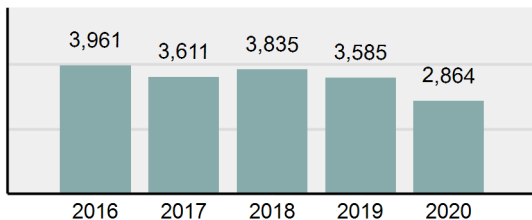

Agency 2020 Crime Report

Bonneville County Total

Population: 121,674
County: Bonneville

Offense Overview

- Offense Total 5,800
- % change from 2019 **12.27%**
- # of cleared offenses 2,203
- Percent Cleared 37.98%
- Group "A" Crime Rate per 100,000 population 4,766.84
- Summary based reporting crime rate per 100,000 populated is calculated for other state crime comparisons only. 1,911.67

Arrest Overview

- Arrest Total 2,864
- % change from 2019 **-20.11%**
- Adult Arrest total 2,540
- Juvenile Arrest total 324
- Arrest Rate per 100,000 population 2,353.83

Group "A" Offenses	Offenses		Arrests	
	# Reported	# Cleared	Adult	Juvenile
Murder	3	3	2	1
Negligent Manslaughter	1	1	1	0
Rape	49	13	2	0
Sodomy	3	0	0	0
Sexual Assault w/Obj	3	1	0	0
Fondling	137	26	1	4
Aggravated Assault	342	219	122	5
Simple Assault	777	365	148	34
Intimidation	183	60	22	6
Kidnapping	51	31	11	0
Incest	0	0	0	0
Statutory Rape	2	0	0	0
Human Trafficking, Commercial Sex Acts	0	0	0	0
Human Trafficking, Involuntary Servitude	0	0	0	0
Robbery	24	11	6	0
Burglary/Breaking and Entering	515	94	57	5
Larceny/Theft Offenses	1,187	294	220	41
Motor Vehicle Theft	196	25	9	2
Arson	10	3	3	5
Destruction Of Property	786	134	47	18
Counterfeiting/Forgery	75	14	8	0
Fraud Offenses	325	32	11	3
Embezzlement	6	1	0	0
Extortion/Blackmail	6	0	0	0
Bribery	0	0	0	0
Stolen Property Offenses	21	10	10	0
Drug/Narcotic Violations	482	392	291	57
Drug Equipment Violations	491	411	129	22
Gambling Offenses	0	0	0	0
Pornography/Obscene Material	50	14	1	6
Prostitution Offenses	1	0	0	0
Weapons Law Violations	74	49	19	6
Animal Cruelty	0	0	0	0
Total Group "A"	5,800	2,203	1,120	215

Total Offenses - 5 year trend

Total Arrests - 5 year trend

Group "B" Arrests	Arrests	
	Adult	Juvenile
Bad Checks	2	0
Curfew/Loitering/Vagrancy Violations	0	0
Disorderly Conduct	50	29
DUI	307	2
Drunkenness	11	0
Family Offenses, Nonviolent	4	0
Liquor Law Violations	16	0
Peeping Tom	0	0
Trespass of Real Property	46	3
All Other Offenses	984	75
Total Group "B"	1,420	109