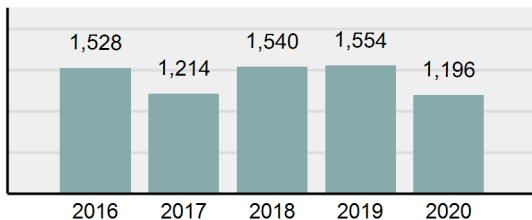

Total Arrests - 5 year trend

Group "B" Arrests	Arrests	
	Adult	Juvenile
Bad Checks	0	0
Curfew/Loitering/Vagrancy Violations	0	0
Disorderly Conduct	15	10
DUI	150	1
Drunkenness	0	0
Family Offenses, Nonviolent	1	0
Liquor Law Violations	9	0
Peeping Tom	0	0
Trespass of Real Property	9	1
All Other Offenses	510	25
Total Group "B"	694	37