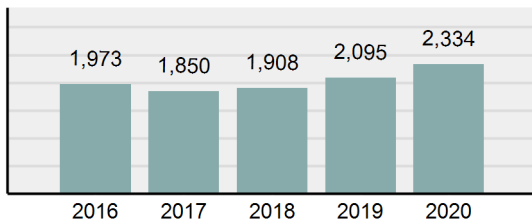

Arrest Overview

- Arrest Total 1,196
- % change from 2019 **-23.04%**
- Adult Arrest total 1,067
- Juvenile Arrest total 129
- Arrest Rate per 100,000 population 2,054.38

Group "A" Offenses	Offenses		Arrests	
	# Reported	# Cleared	Adult	Juvenile
Murder	1	1	1	1
Negligent Manslaughter	0	0	0	0
Rape	18	7	1	0
Sodomy	1	0	0	0
Sexual Assault w/Obj	0	0	0	0
Fondling	66	20	0	4
Aggravated Assault	106	67	26	1
Simple Assault	421	184	55	11
Intimidation	99	26	5	1
Kidnapping	18	7	0	0
Incest	0	0	0	0
Statutory Rape	0	0	0	0
Human Trafficking, Commercial Sex Acts	0	0	0	0
Human Trafficking, Involuntary Servitude	0	0	0	0
Robbery	6	3	2	0
Burglary/Breaking and Entering	185	35	23	0
Larceny/Theft Offenses	448	128	92	23
Motor Vehicle Theft	70	9	2	0
Arson	4	1	1	0
Destruction Of Property	283	53	15	5
Counterfeiting/Forgery	42	7	2	0
Fraud Offenses	149	8	2	0
Embezzlement	3	1	0	0
Extortion/Blackmail	5	0	0	0
Bribery	0	0	0	0
Stolen Property Offenses	4	2	4	0
Drug/Narcotic Violations	171	137	99	24
Drug Equipment Violations	178	145	40	15
Gambling Offenses	0	0	0	0
Pornography/Obscene Material	33	7	1	3
Prostitution Offenses	1	0	0	0
Weapons Law Violations	22	12	2	4
Animal Cruelty	0	0	0	0
Total Group "A"	2,334	860	373	92

Total Offenses - 5 year trend