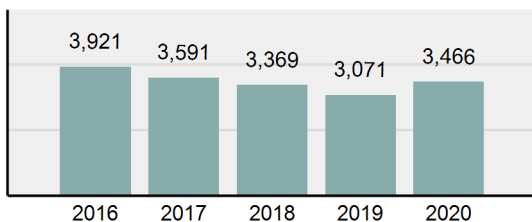

Agency 2020 Crime Report

IDAHO FALLS Police Department

Population: 63,457
County: Bonneville

Offense Overview

- Offense Total 3,466
- % change from 2019 **12.86%**
- # of cleared offenses 1,343
- Percent Cleared 38.75%
- Group "A" Crime Rate per 100,000 population 5,461.97
- Summary based reporting crime rate per 100,000 populated is calculated for other state crime comparisons only. 2,344.89

Arrest Overview

- Arrest Total 1,668
- % change from 2019 **-17.87%**
- Adult Arrest total 1,473
- Juvenile Arrest total 195
- Arrest Rate per 100,000 population 2,628.55

Total Offenses - 5 year trend

Total Arrests - 5 year trend

Agency 2020 Crime Report

Bonneville County Total

Population: 121,674
County: Bonneville

Offense Overview

- Offense Total 5,800
- % change from 2019 **12.27%**
- # of cleared offenses 2,203
- Percent Cleared 37.98%
- Group "A" Crime Rate per 100,000 population 4,766.84
- Summary based reporting crime rate per 100,000 populated is calculated for other state crime comparisons only. 1,911.67