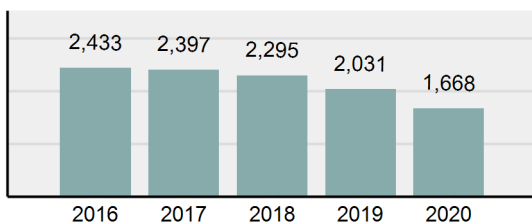

Agency 2020 Crime Report

IDAHO FALLS Police Department

Population: 63,457
County: Bonneville

Offense Overview

- Offense Total 3,466
- % change from 2019 **12.86%**
- # of cleared offenses 1,343
- Percent Cleared 38.75%
- Group "A" Crime Rate per 100,000 population 5,461.97
- Summary based reporting crime rate per 100,000 populated is calculated for other state crime comparisons only. 2,344.89

Arrest Overview

- Arrest Total 1,668
- % change from 2019 **-17.87%**
- Adult Arrest total 1,473
- Juvenile Arrest total 195
- Arrest Rate per 100,000 population 2,628.55

Total Offenses - 5 year trend

Total Arrests - 5 year trend

Agency 2020 Crime Report

Bonneville County Total

Population: 121,674
County: Bonneville

Offense Overview

- Offense Total 5,800
- % change from 2019 **12.27%**
- # of cleared offenses 2,203
- Percent Cleared 37.98%
- Group "A" Crime Rate per 100,000 population 4,766.84
- Summary based reporting crime rate per 100,000 populated is calculated for other state crime comparisons only. 1,911.67