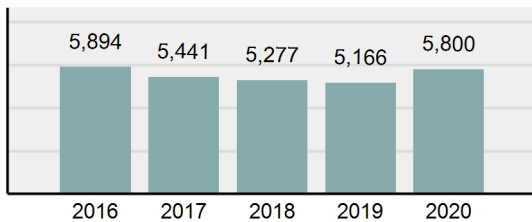

Arrest Overview

- Arrest Total 2,864
- % change from 2019 **-20.11%**
- Adult Arrest total 2,540
- Juvenile Arrest total 324
- Arrest Rate per 100,000 population 2,353.83

Group "A" Offenses	Offenses		Arrests	
	# Reported	# Cleared	Adult	Juvenile
Murder	3	3	2	1
Negligent Manslaughter	1	1	1	0
Rape	49	13	2	0
Sodomy	3	0	0	0
Sexual Assault w/Obj	3	1	0	0
Fondling	137	26	1	4
Aggravated Assault	342	219	122	5
Simple Assault	777	365	148	34
Intimidation	183	60	22	6
Kidnapping	51	31	11	0
Incest	0	0	0	0
Statutory Rape	2	0	0	0
Human Trafficking, Commercial Sex Acts	0	0	0	0
Human Trafficking, Involuntary Servitude	0	0	0	0
Robbery	24	11	6	0
Burglary/Breaking and Entering	515	94	57	5
Larceny/Theft Offenses	1,187	294	220	41
Motor Vehicle Theft	196	25	9	2
Arson	10	3	3	5
Destruction Of Property	786	134	47	18
Counterfeiting/Forgery	75	14	8	0
Fraud Offenses	325	32	11	3
Embezzlement	6	1	0	0
Extortion/Blackmail	6	0	0	0
Bribery	0	0	0	0
Stolen Property Offenses	21	10	10	0
Drug/Narcotic Violations	482	392	291	57
Drug Equipment Violations	491	411	129	22
Gambling Offenses	0	0	0	0
Pornography/Obscene Material	50	14	1	6
Prostitution Offenses	1	0	0	0
Weapons Law Violations	74	49	19	6
Animal Cruelty	0	0	0	0
Total Group "A"	5,800	2,203	1,120	215

Total Offenses - 5 year trend