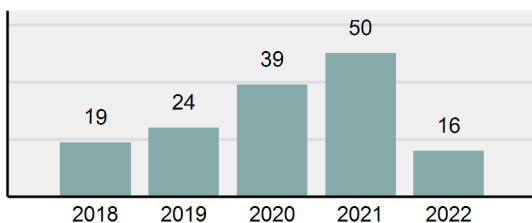

Total Arrests - 5 year trend

Group "B" Arrests	Arrests	
	Adult	Juvenile
Curfew/Loitering/Vagrancy Violations	0	0
Disorderly Conduct	0	0
DUI	2	0
Family Offenses, Nonviolent	0	0
Liquor Law Violations	0	0
Trespass of Real Property	0	0
All Other Offenses	7	0
Total Group "B"	9	0