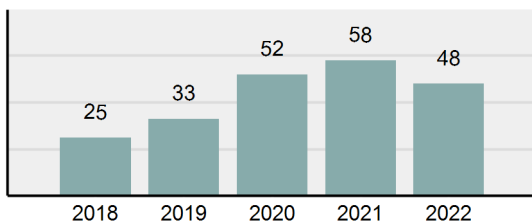

Butte County Total

Population: 2,710
County: Butte

Offense Overview

- Offense total 48
- % change from 2021 -17.24%
- # of cleared offenses 7
- Percent cleared 14.58%
- Group "A" crime rate per 100,000 population 1,771.22
- Summary-based reporting crime rate per 100,000 populated is calculated for other state crime comparisons only 627.31

Arrest Overview

- Arrest total 16
- % change from 2021 -68%
- Adult arrest total 16
- Juvenile arrest total 0
- Arrest rate per 100,000 population 590.41

Group "A" Offenses	Offenses		Arrests	
	# Reported	# Cleared	Adult	Juvenile
Murder	0	0	0	0
Negligent Manslaughter	0	0	0	0
Rape	0	0	0	0
Sodomy	0	0	0	0
Sexual Assault w/Obj	0	0	0	0
Fondling	0	0	0	0
Aggravated Assault	4	4	4	0
Simple Assault	7	0	0	0
Intimidation	10	0	0	0
Kidnapping	0	0	0	0
Incest	0	0	0	0
Statutory Rape	0	0	0	0
Human Trafficking, Commercial Sex Acts	0	0	0	0
Human Trafficking, Involuntary Servitude	0	0	0	0
Robbery	0	0	0	0
Burglary/Breaking and Entering	3	0	0	0
Larceny/Theft Offenses	9	0	0	0
Motor Vehicle Theft	1	0	0	0
Arson	0	0	0	0
Destruction Of Property	9	1	1	0
Counterfeiting/Forgery	0	0	0	0
Fraud Offenses	1	0	0	0
Embezzlement	0	0	0	0
Extortion/Blackmail	0	0	0	0
Bribery	0	0	0	0
Stolen Property Offenses	0	0	0	0
Drug/Narcotic Violations	4	2	2	0
Drug Equipment Violations	0	0	0	0
Gambling Offenses	0	0	0	0
Pornography/Obscene Material	0	0	0	0
Prostitution Offenses	0	0	0	0
Weapons Law Violations	0	0	0	0
Animal Cruelty	0	0	0	0
Total Group "A"	48	7	7	0

Total Offenses - 5 year trend