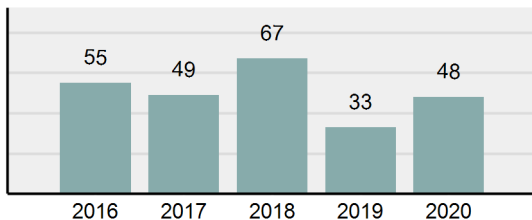

### Offense Overview

- Offense Total 58
- % change from 2019 **23.4%**
- # of cleared offenses 49
- Percent Cleared 84.48%
- Group "A" Crime Rate per 100,000 population 6,929.51
- Summary based reporting crime rate per 100,000 populated is calculated for other state crime comparisons only. 836.32

### Arrest Overview

- Arrest Total 48
- % change from 2019 **45.45%**
- Adult Arrest total 48
- Juvenile Arrest total 0
- Arrest Rate per 100,000 population 5,734.77

**Total Offenses - 5 year trend**

**Total Arrests - 5 year trend**