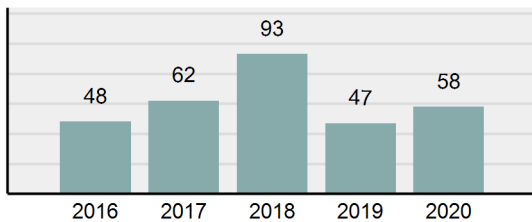

Agency 2020 Crime Report

Clark County Total

Population: 837
County: Clark

Offense Overview

- Offense Total 58
- % change from 2019 **23.4%**
- # of cleared offenses 49
- Percent Cleared 84.48%
- Group "A" Crime Rate per 100,000 population 6,929.51
- Summary based reporting crime rate per 100,000 populated is calculated for other state crime comparisons only. 836.32

Arrest Overview

- Arrest Total 48
- % change from 2019 **45.45%**
- Adult Arrest total 48
- Juvenile Arrest total 0
- Arrest Rate per 100,000 population 5,734.77

Total Offenses - 5 year trend