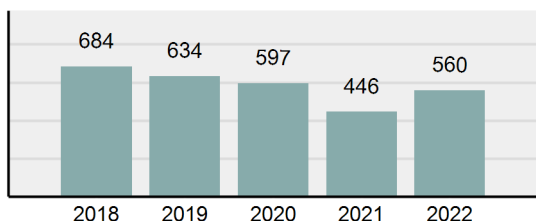

Agency 2022 Crime Report

MOUNTAIN HOME Police Department

Population: 16,357
County: Elmore

Offense Overview

- Offense total 780
- % change from 2021 **27.87%**
- # of cleared offenses 333
- Percent cleared 42.69%
- Group "A" crime rate per 100,000 population 4,768.60
- Summary-based reporting crime rate per 100,000 populated is calculated for other state crime comparisons only 1,253.29

Arrest Overview

- Arrest total 560
- % change from 2021 **25.56%**
- Adult arrest total 508
- Juvenile arrest total 52
- Arrest rate per 100,000 population 3,423.61

Total Offenses - 5 year trend

Total Arrests - 5 year trend

Agency 2022 Crime Report

ELMORE County Sheriff's Office

Population: 12,381
County: Elmore

Offense Overview

- Offense total 150
- % change from 2021 -3.23%
- # of cleared offenses 79
- Percent cleared 52.67%
- Group "A" crime rate per 100,000 population 1,211.53
- Summary-based reporting crime rate per 100,000 populated is calculated for other state crime comparisons only 436.15