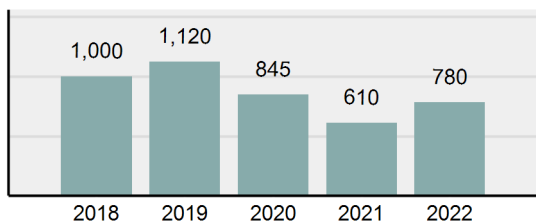

Agency 2022 Crime Report

MOUNTAIN HOME Police Department

Population: 16,357
County: Elmore

Offense Overview

- Offense total 780
- % change from 2021 **27.87%**
- # of cleared offenses 333
- Percent cleared 42.69%
- Group "A" crime rate per 100,000 population 4,768.60
- Summary-based reporting crime rate per 100,000 populated is calculated for other state crime comparisons only 1,253.29

Arrest Overview

- Arrest total 560
- % change from 2021 **25.56%**
- Adult arrest total 508
- Juvenile arrest total 52
- Arrest rate per 100,000 population 3,423.61

Total Offenses - 5 year trend

Total Arrests - 5 year trend

Agency 2022 Crime Report

ELMORE County Sheriff's Office

Population: 12,381
County: Elmore

Offense Overview

- Offense total 150
- % change from 2021 -3.23%
- # of cleared offenses 79
- Percent cleared 52.67%
- Group "A" crime rate per 100,000 population 1,211.53
- Summary-based reporting crime rate per 100,000 populated is calculated for other state crime comparisons only 436.15

Agency 2022 Crime Report

Elmore County Total

Population: 28,738
County: Elmore

Offense Overview

- Offense total 930
- % change from 2021 **21.57%**
- # of cleared offenses 412
- Percent cleared 44.3%
- Group "A" crime rate per 100,000 population 3,236.13
- Summary-based reporting crime rate per 100,000 populated is calculated for other state crime comparisons only 901.25