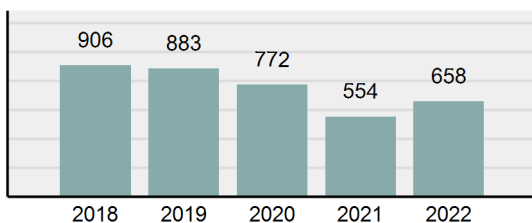

Agency 2022 Crime Report

Elmore County Total

Population: 28,738
County: Elmore

Offense Overview

- Offense total 930
- % change from 2021 **21.57%**
- # of cleared offenses 412
- Percent cleared 44.3%
- Group "A" crime rate per 100,000 population 3,236.13
- Summary-based reporting crime rate per 100,000 populated is calculated for other state crime comparisons only 901.25

Arrest Overview

- Arrest total 658
- % change from 2021 **18.77%**
- Adult arrest total 605
- Juvenile arrest total 53
- Arrest rate per 100,000 population 2,289.65

Group "A" Offenses	Offenses		Arrests	
	# Reported	# Cleared	Adult	Juvenile
Murder	0	0	1	0
Negligent Manslaughter	0	0	0	0
Rape	10	1	1	0
Sodomy	0	0	0	0
Sexual Assault w/Obj	0	0	1	0
Fondling	25	3	3	0
Aggravated Assault	63	44	32	0
Simple Assault	152	59	37	3
Intimidation	34	8	4	0
Kidnapping	5	3	1	0
Incest	0	0	0	0
Statutory Rape	1	0	0	0
Human Trafficking, Commercial Sex Acts	0	0	0	0
Human Trafficking, Involuntary Servitude	0	0	0	0
Robbery	0	0	0	0
Burglary/Breaking and Entering	26	4	4	0
Larceny/Theft Offenses	140	22	16	0
Motor Vehicle Theft	17	3	4	0
Arson	3	2	1	0
Destruction Of Property	73	5	4	0
Counterfeiting/Forgery	6	0	0	0
Fraud Offenses	52	2	0	0
Embezzlement	0	0	0	0
Extortion/Blackmail	1	0	0	0
Bribery	1	0	0	0
Stolen Property Offenses	2	2	2	0
Drug/Narcotic Violations	159	128	122	2
Drug Equipment Violations	133	113	16	1
Gambling Offenses	0	0	0	0
Pornography/Obscene Material	8	0	0	0
Prostitution Offenses	0	0	0	0
Weapons Law Violations	19	13	4	0
Animal Cruelty	0	0	0	0
Total Group "A"	930	412	253	6

Total Offenses - 5 year trend

Total Arrests - 5 year trend

Group "B" Arrests	Arrests	
	Adult	Juvenile
Curfew/Loitering/Vagrancy Violations	0	0
Disorderly Conduct	7	0
DUI	95	0
Family Offenses, Nonviolent	3	0
Liquor Law Violations	9	1
Trespass of Real Property	9	0
All Other Offenses	229	46
Total Group "B"	352	47