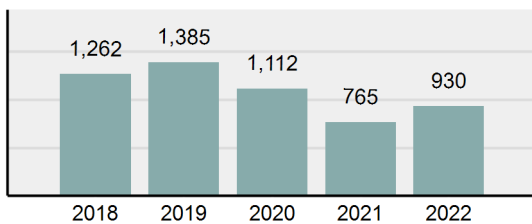

Offense Overview

- Offense total 930
- % change from 2021 **21.57%**
- # of cleared offenses 412
- Percent cleared 44.3%
- Group "A" crime rate per 100,000 population 3,236.13
- Summary-based reporting crime rate per 100,000 populated is calculated for other state crime comparisons only 901.25

Arrest Overview

- Arrest total 658
- % change from 2021 **18.77%**
- Adult arrest total 605
- Juvenile arrest total 53
- Arrest rate per 100,000 population 2,289.65

Group "A" Offenses	Offenses		Arrests	
	# Reported	# Cleared	Adult	Juvenile
Murder	0	0	1	0
Negligent Manslaughter	0	0	0	0
Rape	10	1	1	0
Sodomy	0	0	0	0
Sexual Assault w/Obj	0	0	1	0
Fondling	25	3	3	0
Aggravated Assault	63	44	32	0
Simple Assault	152	59	37	3
Intimidation	34	8	4	0
Kidnapping	5	3	1	0
Incest	0	0	0	0
Statutory Rape	1	0	0	0
Human Trafficking, Commercial Sex Acts	0	0	0	0
Human Trafficking, Involuntary Servitude	0	0	0	0
Robbery	0	0	0	0
Burglary/Breaking and Entering	26	4	4	0
Larceny/Theft Offenses	140	22	16	0
Motor Vehicle Theft	17	3	4	0
Arson	3	2	1	0
Destruction Of Property	73	5	4	0
Counterfeiting/Forgery	6	0	0	0
Fraud Offenses	52	2	0	0
Embezzlement	0	0	0	0
Extortion/Blackmail	1	0	0	0
Bribery	1	0	0	0
Stolen Property Offenses	2	2	2	0
Drug/Narcotic Violations	159	128	122	2
Drug Equipment Violations	133	113	16	1
Gambling Offenses	0	0	0	0
Pornography/Obscene Material	8	0	0	0
Prostitution Offenses	0	0	0	0
Weapons Law Violations	19	13	4	0
Animal Cruelty	0	0	0	0
Total Group "A"	930	412	253	6

Total Offenses - 5 year trend