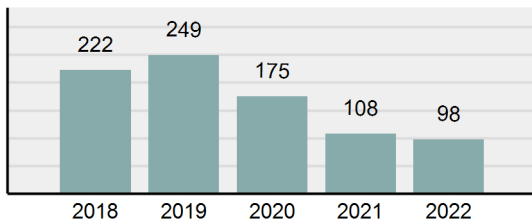

Total Arrests - 5 year trend

Group "B" Arrests	Arrests	
	Adult	Juvenile
Curfew/Loitering/Vagrancy Violations	0	0
Disorderly Conduct	1	0
DUI	25	0
Family Offenses, Nonviolent	0	0
Liquor Law Violations	6	0
Trespass of Real Property	1	0
All Other Offenses	9	0
Total Group "B"	42	0