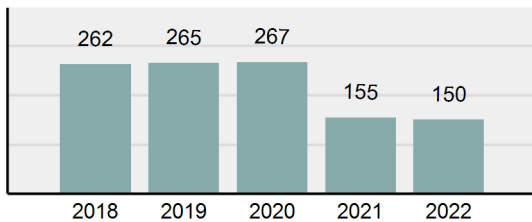

Population: 12,381
County: Elmore

Offense Overview

- Offense total 150
- % change from 2021 -3.23%
- # of cleared offenses 79
- Percent cleared 52.67%
- Group "A" crime rate per 100,000 population 1,211.53
- Summary-based reporting crime rate per 100,000 populated is calculated for other state crime comparisons only 436.15

Arrest Overview

- Arrest total 98
- % change from 2021 -9.26%
- Adult arrest total 97
- Juvenile arrest total 1
- Arrest rate per 100,000 population 791.54

Group "A" Offenses	Offenses		Arrests	
	# Reported	# Cleared	Adult	Juvenile
Murder	0	0	1	0
Negligent Manslaughter	0	0	0	0
Rape	0	0	0	0
Sodomy	0	0	0	0
Sexual Assault w/Obj	0	0	0	0
Fondling	3	0	1	0
Aggravated Assault	30	20	10	0
Simple Assault	28	13	10	1
Intimidation	3	2	1	0
Kidnapping	4	2	1	0
Incest	0	0	0	0
Statutory Rape	1	0	0	0
Human Trafficking, Commercial Sex Acts	0	0	0	0
Human Trafficking, Involuntary Servitude	0	0	0	0
Robbery	0	0	0	0
Burglary/Breaking and Entering	5	0	0	0
Larceny/Theft Offenses	13	1	0	0
Motor Vehicle Theft	6	1	2	0
Arson	0	0	0	0
Destruction Of Property	2	0	0	0
Counterfeiting/Forgery	1	0	0	0
Fraud Offenses	4	0	0	0
Embezzlement	0	0	0	0
Extortion/Blackmail	0	0	0	0
Bribery	0	0	0	0
Stolen Property Offenses	1	1	1	0
Drug/Narcotic Violations	26	21	27	0
Drug Equipment Violations	19	15	1	0
Gambling Offenses	0	0	0	0
Pornography/Obscene Material	0	0	0	0
Prostitution Offenses	0	0	0	0
Weapons Law Violations	4	3	0	0
Animal Cruelty	0	0	0	0
Total Group "A"	150	79	55	1

Total Offenses - 5 year trend