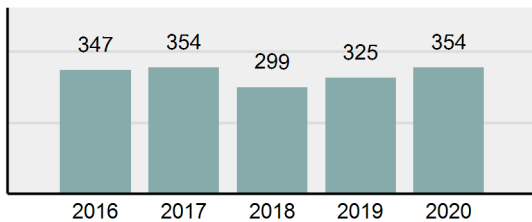

Agency 2020 Crime Report

JEFFERSON County Sheriff's Office

Population: 26,200
County: Jefferson

Offense Overview

- Offense Total 354
- % change from 2019 **8.92%**
- # of cleared offenses 126
- Percent Cleared 35.59%
- Group "A" Crime Rate per 100,000 population 1,351.15
- Summary based reporting crime rate per 100,000 populated is calculated for other state crime comparisons only. 606.87

Arrest Overview

- Arrest Total 154
- % change from 2019 **-29.03%**
- Adult Arrest total 131
- Juvenile Arrest total 23
- Arrest Rate per 100,000 population 587.79

Total Offenses - 5 year trend

Total Arrests - 5 year trend