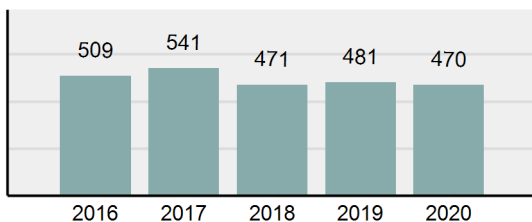

Offense Overview

- Offense Total 470
- % change from 2019 **-2.29%**
- # of cleared offenses 198
- Percent Cleared 42.13%
- Group "A" Crime Rate per 100,000 population 1,539.37
- Summary based reporting crime rate per 100,000 populated is calculated for other state crime comparisons only. 658.33

Arrest Overview

- Arrest Total 219
- % change from 2019 **-28.43%**
- Adult Arrest total 190
- Juvenile Arrest total 29
- Arrest Rate per 100,000 population 717.28

Group "A" Offenses	Offenses		Arrests	
	# Reported	# Cleared	Adult	Juvenile
Murder	2	1	1	0
Negligent Manslaughter	1	1	1	0
Rape	3	0	0	0
Sodomy	0	0	0	0
Sexual Assault w/Obj	1	0	0	0
Fondling	4	4	2	1
Aggravated Assault	8	6	2	1
Simple Assault	63	49	31	6
Intimidation	17	10	0	0
Kidnapping	0	0	0	0
Incest	0	0	0	0
Statutory Rape	0	0	0	0
Human Trafficking, Commercial Sex Acts	0	0	0	0
Human Trafficking, Involuntary Servitude	0	0	0	0
Robbery	1	0	0	0
Burglary/Breaking and Entering	37	10	6	3
Larceny/Theft Offenses	119	24	11	7
Motor Vehicle Theft	30	5	3	0
Arson	1	1	1	0
Destruction Of Property	51	11	5	2
Counterfeiting/Forgery	4	1	0	0
Fraud Offenses	35	2	2	0
Embezzlement	0	0	0	0
Extortion/Blackmail	0	0	0	0
Bribery	0	0	0	0
Stolen Property Offenses	0	0	0	0
Drug/Narcotic Violations	42	35	24	1
Drug Equipment Violations	37	34	9	1
Gambling Offenses	0	0	0	0
Pornography/Obscene Material	0	0	0	0
Prostitution Offenses	0	0	0	0
Weapons Law Violations	13	3	0	0
Animal Cruelty	1	1	1	0
Total Group "A"	470	198	99	22

Total Offenses - 5 year trend