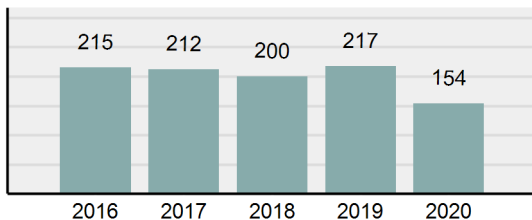

Agency 2020 Crime Report

JEFFERSON County Sheriff's Office

Population: 26,200
County: Jefferson

Offense Overview

- Offense Total 354
- % change from 2019 **8.92%**
- # of cleared offenses 126
- Percent Cleared 35.59%
- Group "A" Crime Rate per 100,000 population 1,351.15
- Summary based reporting crime rate per 100,000 populated is calculated for other state crime comparisons only. 606.87

Arrest Overview

- Arrest Total 154
- % change from 2019 **-29.03%**
- Adult Arrest total 131
- Juvenile Arrest total 23
- Arrest Rate per 100,000 population 587.79

Total Offenses - 5 year trend

Total Arrests - 5 year trend