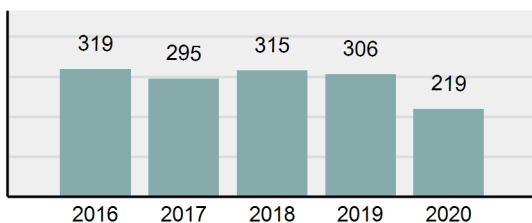

Total Arrests - 5 year trend

Group "B" Arrests	Arrests	
	Adult	Juvenile
Bad Checks	0	0
Curfew/Loitering/Vagrancy Violations	0	0
Disorderly Conduct	6	4
DUI	52	1
Drunkenness	0	0
Family Offenses, Nonviolent	0	0
Liquor Law Violations	10	0
Peeping Tom	0	0
Trespass of Real Property	6	0
All Other Offenses	17	2
Total Group "B"	91	7