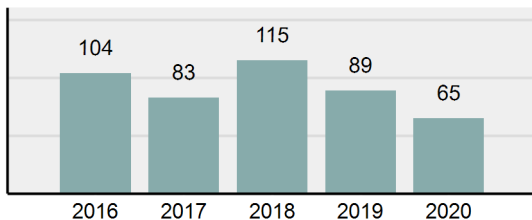

Agency 2020 Crime Report

RIGBY Police Department

Population: 4,332
County: Jefferson

Offense Overview

- Offense Total 116
- % change from 2019 -25.64%
- # of cleared offenses 72
- Percent Cleared 62.07%
- Group "A" Crime Rate per 100,000 population 2,677.75
- Summary based reporting crime rate per 100,000 populated is calculated for other state crime comparisons only. 969.53

Arrest Overview

- Arrest Total 65
- % change from 2019 -26.97%
- Adult Arrest total 59
- Juvenile Arrest total 6
- Arrest Rate per 100,000 population 1,500.46

Total Offenses - 5 year trend

Total Arrests - 5 year trend