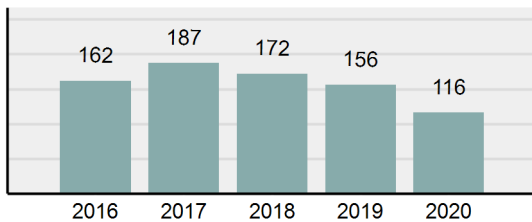

Agency 2020 Crime Report

RIGBY Police Department

Population: 4,332
County: Jefferson

Offense Overview

- Offense Total 116
- % change from 2019 -25.64%
- # of cleared offenses 72
- Percent Cleared 62.07%
- Group "A" Crime Rate per 100,000 population 2,677.75
- Summary based reporting crime rate per 100,000 populated is calculated for other state crime comparisons only. 969.53

Arrest Overview

- Arrest Total 65
- % change from 2019 -26.97%
- Adult Arrest total 59
- Juvenile Arrest total 6
- Arrest Rate per 100,000 population 1,500.46

Total Offenses - 5 year trend

Total Arrests - 5 year trend

Agency 2020 Crime Report

Jefferson County Total

Population: 30,532
County: Jefferson

Offense Overview

- Offense Total 470
- % change from 2019 **-2.29%**
- # of cleared offenses 198
- Percent Cleared 42.13%
- Group "A" Crime Rate per 100,000 population 1,539.37
- Summary based reporting crime rate per 100,000 populated is calculated for other state crime comparisons only. 658.33