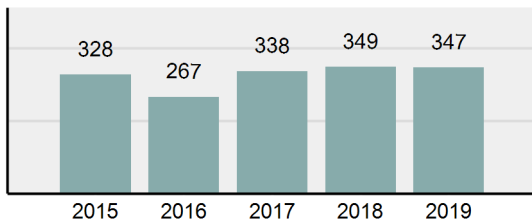

## JEROME Police Department

Population: 11,921  
County: Jerome

### Offense Overview

- Offense Total 567
- % change from 2018 -7.2%
- # of cleared offenses 346
- Percent Cleared 61.02%
- Group "A" Crime Rate per 100,000 population 4,756.31
- Summary based reporting crime rate per 100,000 populated is calculated for other state crime comparisons only. 1,677.71

### Arrest Overview

- Arrest Total 347
- % change from 2018 -0.57%
- Adult Arrest total 274
- Juvenile Arrest total 73
- Arrest Rate per 100,000 population 2,910.83

Total Offenses - 5 year trend

Total Arrests - 5 year trend

## Jerome County Total

Population: 24,326  
County: Jerome