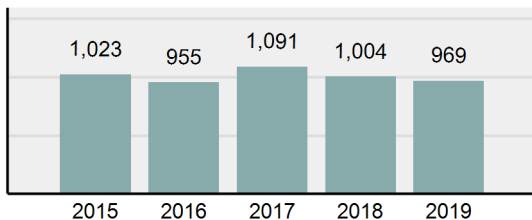

- Offense Total 969
- % change from 2018 -3.49%
- # of cleared offenses 590
- Percent Cleared 60.89%
- Group "A" Crime Rate per 100,000 population 3,983.39
- Summary based reporting crime rate per 100,000 populated is calculated for other state crime comparisons only. 1,401.79

Arrest Overview

- Arrest Total 690
- % change from 2018 1.32%
- Adult Arrest total 593
- Juvenile Arrest total 97
- Arrest Rate per 100,000 population 2,836.47

Group "A" Offenses	Offenses		Arrests	
	# Reported	# Cleared	Adult	Juvenile
Murder	1	1	0	0
Negligent Manslaughter	0	0	0	0
Rape	12	7	3	0
Sodomy	10	4	0	0
Sexual Assault w/Obj	5	4	0	0
Fondling	20	13	10	3
Aggravated Assault	54	45	30	1
Simple Assault	152	116	47	19
Intimidation	15	11	3	3
Kidnapping	6	4	2	0
Incest	0	0	0	0
Statutory Rape	4	3	0	0
Human Trafficking, Commercial Sex Acts	0	0	0	0
Human Trafficking, Involuntary Servitude	0	0	0	0
Robbery	0	0	0	0
Burglary/Breaking and Entering	68	16	11	1
Larceny/Theft Offenses	181	70	58	6
Motor Vehicle Theft	23	8	0	1
Arson	2	2	0	1
Destruction Of Property	108	29	10	6
Counterfeiting/Forgery	4	1	1	0
Fraud Offenses	46	16	5	1
Embezzlement	4	3	1	0
Extortion/Blackmail	1	0	1	0
Bribery	0	0	0	0
Stolen Property Offenses	6	3	3	0
Drug/Narcotic Violations	114	109	93	14
Drug Equipment Violations	109	103	26	5
Gambling Offenses	0	0	0	0
Pornography/Obscene Material	12	10	3	14
Prostitution Offenses	3	3	0	0
Weapons Law Violations	7	7	2	3
Animal Cruelty	2	2	2	0
Total Group "A"	969	590	311	78

Total Offenses - 5 year trend