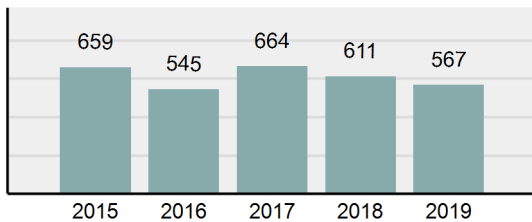

## JEROME Police Department

Population: 11,921  
County: Jerome

### Offense Overview

- Offense Total 567
- % change from 2018 -7.2%
- # of cleared offenses 346
- Percent Cleared 61.02%
- Group "A" Crime Rate per 100,000 population 4,756.31
- Summary based reporting crime rate per 100,000 populated is calculated for other state crime comparisons only. 1,677.71

### Arrest Overview

- Arrest Total 347
- % change from 2018 -0.57%
- Adult Arrest total 274
- Juvenile Arrest total 73
- Arrest Rate per 100,000 population 2,910.83

Total Offenses - 5 year trend

Total Arrests - 5 year trend

## Jerome County Total

Population: 24,326  
County: Jerome