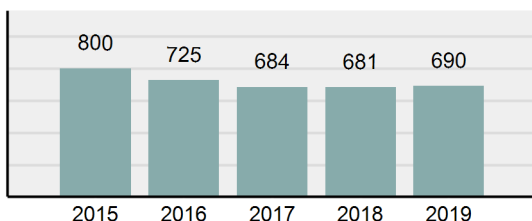

Total Arrests - 5 year trend

Group "B" Arrests	Arrests	
	Adult	Juvenile
Bad Checks	0	0
Curfew/Loitering/Vagrancy Violations	0	0
Disorderly Conduct	23	6
DUI	79	2
Drunkenness	0	0
Family Offenses, Nonviolent	9	1
Liquor Law Violations	24	1
Peeping Tom	0	0
Trespass of Real Property	6	0
All Other Offenses	141	9
Total Group "B"	282	19