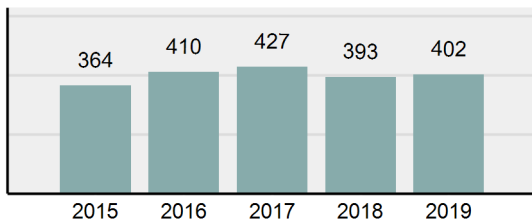

Agency 2019 Crime Report

JEROME County Sheriff's Office

Population: 12,405
County: Jerome

Offense Overview

- Offense Total 402
- % change from 2018 **2.29%**
- # of cleared offenses 244
- Percent Cleared 60.7%
- Group "A" Crime Rate per 100,000 population 3,240.63
- Summary based reporting crime rate per 100,000 populated is calculated for other state crime comparisons only. 1,136.64

Arrest Overview

- Arrest Total 343
- % change from 2018 **3.31%**
- Adult Arrest total 319
- Juvenile Arrest total 24
- Arrest Rate per 100,000 population 2,765.01

Total Offenses - 5 year trend