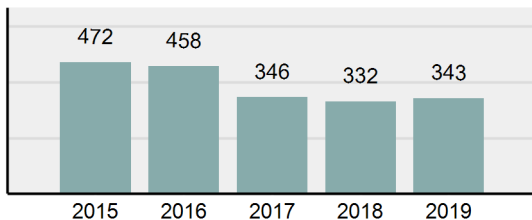

## JEROME County Sheriff's Office

Population: 12,405  
County: Jerome

### Offense Overview

- Offense Total 402
- % change from 2018 **2.29%**
- # of cleared offenses 244
- Percent Cleared 60.7%
- Group "A" Crime Rate per 100,000 population 3,240.63
- Summary based reporting crime rate per 100,000 populated is calculated for other state crime comparisons only. 1,136.64

### Arrest Overview

- Arrest Total 343
- % change from 2018 **3.31%**
- Adult Arrest total 319
- Juvenile Arrest total 24
- Arrest Rate per 100,000 population 2,765.01

**Total Offenses - 5 year trend**

**Total Arrests - 5 year trend**