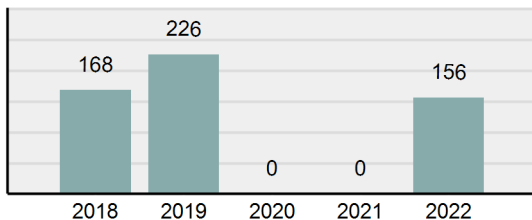

Total Arrests - 5 year trend

Group "B" Arrests	Arrests	
	Adult	Juvenile
Curfew/Loitering/Vagrancy Violations	0	0
Disorderly Conduct	1	1
DUI	29	0
Family Offenses, Nonviolent	1	0
Liquor Law Violations	2	2
Trespass of Real Property	0	0
All Other Offenses	20	1
Total Group "B"	53	4