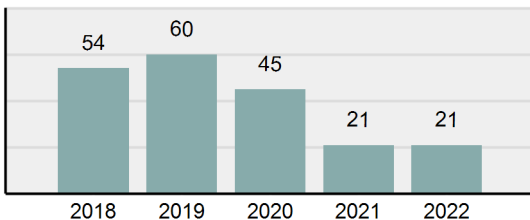

Total Arrests - 5 year trend

Group "B" Arrests	Arrests	
	Adult	Juvenile
Curfew/Loitering/Vagrancy Violations	0	0
Disorderly Conduct	2	0
DUI	5	0
Family Offenses, Nonviolent	1	0
Liquor Law Violations	0	1
Trespass of Real Property	0	0
All Other Offenses	7	0
Total Group "B"	15	1