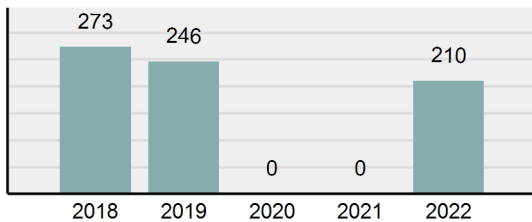

Population: 11,250
County: Kootenai

Offense Overview

- Offense total 210
- % change from 2021 -
- # of cleared offenses 146
- Percent cleared 69.52%
- Group "A" crime rate per 100,000 population 1,866.67
- Summary-based reporting crime rate per 100,000 populated is calculated for other state crime comparisons only 622.22

Arrest Overview

- Arrest total 156
- % change from 2021 -
- Adult arrest total 117
- Juvenile arrest total 39
- Arrest rate per 100,000 population 1,386.67

Group "A" Offenses	Offenses		Arrests	
	# Reported	# Cleared	Adult	Juvenile
Murder	0	0	0	0
Negligent Manslaughter	1	1	0	0
Rape	0	0	0	0
Sodomy	0	0	0	0
Sexual Assault w/Obj	0	0	0	0
Fondling	6	6	0	2
Aggravated Assault	11	11	4	1
Simple Assault	33	27	12	6
Intimidation	12	12	2	3
Kidnapping	0	0	0	0
Incest	0	0	0	0
Statutory Rape	0	0	0	0
Human Trafficking, Commercial Sex Acts	0	0	0	0
Human Trafficking, Involuntary Servitude	0	0	0	0
Robbery	0	0	0	0
Burglary/Breaking and Entering	11	3	0	4
Larceny/Theft Offenses	39	19	13	4
Motor Vehicle Theft	6	2	0	0
Arson	3	1	0	1
Destruction Of Property	20	9	2	4
Counterfeiting/Forgery	0	0	0	0
Fraud Offenses	7	2	2	0
Embezzlement	0	0	0	0
Extortion/Blackmail	0	0	0	0
Bribery	0	0	0	0
Stolen Property Offenses	0	0	0	0
Drug/Narcotic Violations	24	23	20	5
Drug Equipment Violations	26	21	5	1
Gambling Offenses	0	0	0	0
Pornography/Obscene Material	0	0	0	0
Prostitution Offenses	0	0	0	0
Weapons Law Violations	11	9	4	4
Animal Cruelty	0	0	0	0
Total Group "A"	210	146	64	35

Total Offenses - 5 year trend