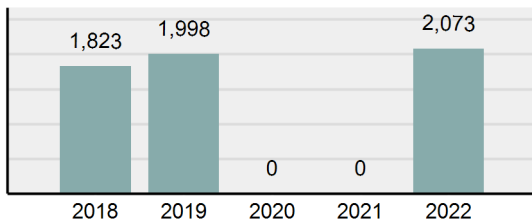

- Offense total 2,073
- % change from 2021 -
- # of cleared offenses 1,278
- Percent cleared 61.65%
- Group "A" crime rate per 100,000 population 4,476.74
- Summary-based reporting crime rate per 100,000 populated is calculated for other state crime comparisons only 1,252.54

Arrest Overview

- Arrest total 1,254
- % change from 2021 -
- Adult arrest total 1,058
- Juvenile arrest total 196
- Arrest rate per 100,000 population 2,708.07

Group "A" Offenses	Offenses		Arrests	
	# Reported	# Cleared	Adult	Juvenile
Murder	1	1	1	0
Negligent Manslaughter	0	0	0	0
Rape	5	3	0	0
Sodomy	1	1	1	0
Sexual Assault w/Obj	3	2	0	0
Fondling	19	14	7	3
Aggravated Assault	76	66	42	5
Simple Assault	295	242	68	33
Intimidation	20	10	7	0
Kidnapping	2	1	1	0
Incest	0	0	0	0
Statutory Rape	0	0	0	0
Human Trafficking, Commercial Sex Acts	0	0	0	0
Human Trafficking, Involuntary Servitude	0	0	0	0
Robbery	5	5	2	0
Burglary/Breaking and Entering	87	24	15	13
Larceny/Theft Offenses	368	126	94	15
Motor Vehicle Theft	38	10	4	0
Arson	0	0	0	0
Destruction Of Property	233	57	8	10
Counterfeiting/Forgery	7	4	2	0
Fraud Offenses	81	14	9	1
Embezzlement	1	1	0	0
Extortion/Blackmail	8	0	0	0
Bribery	0	0	0	0
Stolen Property Offenses	25	15	13	0
Drug/Narcotic Violations	359	314	290	34
Drug Equipment Violations	399	340	109	13
Gambling Offenses	0	0	0	0
Pornography/Obscene Material	7	2	2	0
Prostitution Offenses	0	0	0	0
Weapons Law Violations	22	19	5	3
Animal Cruelty	11	7	6	0
Total Group "A"	2,073	1,278	686	130

Total Offenses - 5 year trend