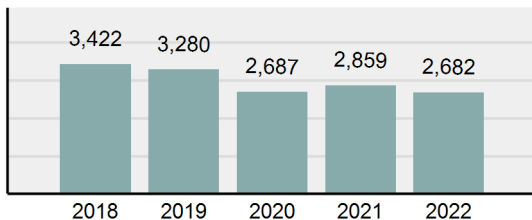

### Offense Overview

- Offense total 2,345
- % change from 2021 -25.15%
- # of cleared offenses 1,384
- Percent cleared 59.02%
- Group "A" crime rate per 100,000 population 3,427.11
- Summary-based reporting crime rate per 100,000 populated is calculated for other state crime comparisons only 989.40

### Arrest Overview

- Arrest total 2,682
- % change from 2021 -6.19%
- Adult arrest total 2,578
- Juvenile arrest total 104
- Arrest rate per 100,000 population 3,919.62

Total Offenses - 5 year trend

Total Arrests - 5 year trend