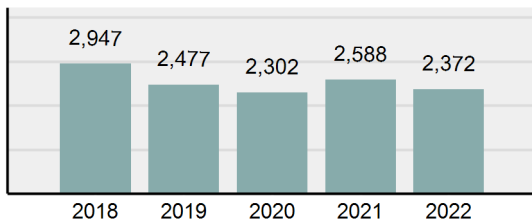

### Offense Overview

- Offense total 2,642
- % change from 2021 -6.97%
- # of cleared offenses 1,697
- Percent cleared 64.23%
- Group "A" crime rate per 100,000 population 4,630.13
- Summary-based reporting crime rate per 100,000 populated is calculated for other state crime comparisons only 1,340.67

### Arrest Overview

- Arrest total 2,372
- % change from 2021 -8.35%
- Adult arrest total 2,023
- Juvenile arrest total 349
- Arrest rate per 100,000 population 4,156.95

Total Offenses - 5 year trend

Total Arrests - 5 year trend