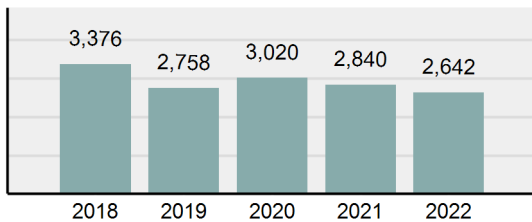

## COEUR D ALENE Police Department

Population: 57,061  
County: Kootenai

### Offense Overview

- Offense total 2,642
- % change from 2021 -6.97%
- # of cleared offenses 1,697
- Percent cleared 64.23%
- Group "A" crime rate per 100,000 population 4,630.13
- Summary-based reporting crime rate per 100,000 populated is calculated for other state crime comparisons only 1,340.67

### Arrest Overview

- Arrest total 2,372
- % change from 2021 -8.35%
- Adult arrest total 2,023
- Juvenile arrest total 349
- Arrest rate per 100,000 population 4,156.95

Total Offenses - 5 year trend

Total Arrests - 5 year trend