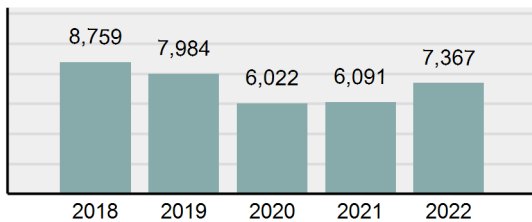

Agency 2022 Crime Report

Kootenai County Total

Population: 185,620
County: Kootenai

Offense Overview

- Offense total 7,367
- % change from 2021 **20.95%**
- # of cleared offenses 4,517
- Percent cleared 61.31%
- Group "A" crime rate per 100,000 population 3,968.86
- Summary-based reporting crime rate per 100,000 populated is calculated for other state crime comparisons only 1,141.04

Arrest Overview

- Arrest total 6,485
- % change from 2021 **18.6%**
- Adult arrest total 5,796
- Juvenile arrest total 689
- Arrest rate per 100,000 population 3,493.70

Total Offenses - 5 year trend