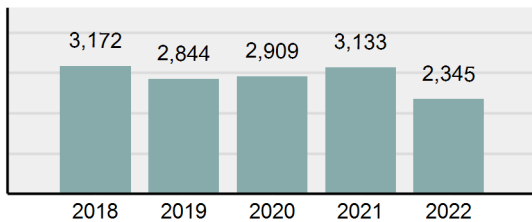

Agency 2022 Crime Report

KOOTENAI County Sheriff's Office

Population: 68,425
County: Kootenai

Offense Overview

- Offense total 2,345
- % change from 2021 -25.15%
- # of cleared offenses 1,384
- Percent cleared 59.02%
- Group "A" crime rate per 100,000 population 3,427.11
- Summary-based reporting crime rate per 100,000 populated is calculated for other state crime comparisons only 989.40

Arrest Overview

- Arrest total 2,682
- % change from 2021 -6.19%
- Adult arrest total 2,578
- Juvenile arrest total 104
- Arrest rate per 100,000 population 3,919.62

Total Offenses - 5 year trend