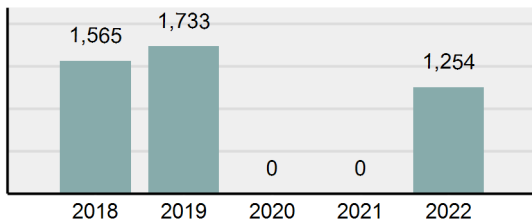

Total Arrests - 5 year trend

Group "B" Arrests	Arrests	
	Adult	Juvenile
Curfew/Loitering/Vagrancy Violations	0	12
Disorderly Conduct	29	3
DUI	115	0
Family Offenses, Nonviolent	12	0
Liquor Law Violations	7	5
Trespass of Real Property	8	2
All Other Offenses	201	44
Total Group "B"	372	66