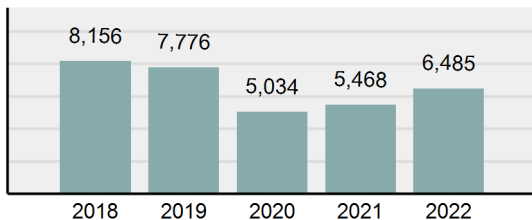

Total Arrests - 5 year trend

Group "A" Offenses	Offenses		Arrests	
	# Reported	# Cleared	Adult	Juvenile
Murder	5	3	1	0
Negligent Manslaughter	2	1	0	0
Rape	63	36	9	3
Sodomy	9	6	2	0
Sexual Assault w/Obj	8	4	0	0
Fondling	96	55	16	9
Aggravated Assault	319	243	105	12
Simple Assault	1,279	1,002	385	103
Intimidation	121	76	32	5
Kidnapping	26	19	8	0
Incest	2	0	0	0
Statutory Rape	5	1	1	0
Human Trafficking, Commercial Sex Acts	1	1	0	0
Human Trafficking, Involuntary Servitude	0	0	0	0
Robbery	22	13	4	6
Burglary/Breaking and Entering	273	69	43	22
Larceny/Theft Offenses	1,285	422	289	51
Motor Vehicle Theft	130	34	9	0
Arson	21	7	2	4
Destruction Of Property	739	188	42	34
Counterfeiting/Forgery	46	21	7	0
Fraud Offenses	180	43	19	1
Embezzlement	13	6	2	1
Extortion/Blackmail	15	2	0	0
Bribery	1	1	0	0
Stolen Property Offenses	43	31	24	0
Drug/Narcotic Violations	1,231	1,058	943	78
Drug Equipment Violations	1,262	1,065	344	30
Gambling Offenses	0	0	0	0
Pornography/Obscene Material	24	7	3	1
Prostitution Offenses	2	2	2	0
Weapons Law Violations	117	86	35	21
Animal Cruelty	27	15	9	1
Total Group "A"	7,367	4,517	2,336	382

Group "B" Arrests	Arrests	
	Adult	Juvenile
Curfew/Loitering/Vagrancy Violations	0	13
Disorderly Conduct	180	20
DUI	775	6
Family Offenses, Nonviolent	110	1
Liquor Law Violations	99	27
Trespass of Real Property	46	2
All Other Offenses	2,250	238
Total Group "B"	3,460	307