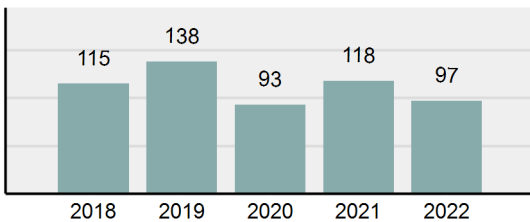

Population: 2,578
County: Kootenai

Offense Overview

- Offense total 97
- % change from 2021 -17.8%
- # of cleared offenses 12
- Percent cleared 12.37%
- Group "A" crime rate per 100,000 population 3,762.61
- Summary-based reporting crime rate per 100,000 populated is calculated for other state crime comparisons only 1,008.53

Arrest Overview

- Arrest total 21
- % change from 2021 **0%**
- Adult arrest total 20
- Juvenile arrest total 1
- Arrest rate per 100,000 population 814.58

Group "A" Offenses	Offenses		Arrests	
	# Reported	# Cleared	Adult	Juvenile
Murder	0	0	0	0
Negligent Manslaughter	0	0	0	0
Rape	1	0	0	0
Sodomy	0	0	0	0
Sexual Assault w/Obj	0	0	0	0
Fondling	1	0	0	0
Aggravated Assault	2	1	2	0
Simple Assault	29	8	0	0
Intimidation	7	0	0	0
Kidnapping	0	0	0	0
Incest	0	0	0	0
Statutory Rape	0	0	0	0
Human Trafficking, Commercial Sex Acts	0	0	0	0
Human Trafficking, Involuntary Servitude	0	0	0	0
Robbery	0	0	0	0
Burglary/Breaking and Entering	6	0	0	0
Larceny/Theft Offenses	15	0	0	0
Motor Vehicle Theft	1	0	0	0
Arson	1	0	0	0
Destruction Of Property	16	1	1	0
Counterfeiting/Forgery	0	0	0	0
Fraud Offenses	0	0	0	0
Embezzlement	0	0	0	0
Extortion/Blackmail	0	0	0	0
Bribery	0	0	0	0
Stolen Property Offenses	0	0	0	0
Drug/Narcotic Violations	7	0	0	0
Drug Equipment Violations	7	0	0	0
Gambling Offenses	0	0	0	0
Pornography/Obscene Material	0	0	0	0
Prostitution Offenses	0	0	0	0
Weapons Law Violations	4	2	2	0
Animal Cruelty	0	0	0	0
Total Group "A"	97	12	5	0

Total Offenses - 5 year trend