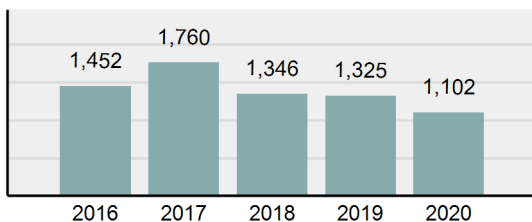

Offense Overview

- Offense Total 1,102
- % change from 2019 **-16.83%**
- # of cleared offenses 326
- Percent Cleared 29.58%
- Group "A" Crime Rate per 100,000 population 2,705.09
- Summary based reporting crime rate per 100,000 populated is calculated for other state crime comparisons only. 1,296.09

Arrest Overview

- Arrest Total 553
- % change from 2019 **-29.64%**
- Adult Arrest total 545
- Juvenile Arrest total 8
- Arrest Rate per 100,000 population 1,357.45

Group "A" Offenses	Offenses		Arrests	
	# Reported	# Cleared	Adult	Juvenile
Murder	0	0	0	0
Negligent Manslaughter	0	0	0	0
Rape	5	0	0	0
Sodomy	0	0	0	0
Sexual Assault w/Obj	0	0	0	0
Fondling	4	1	0	0
Aggravated Assault	19	17	9	0
Simple Assault	174	93	56	1
Intimidation	2	1	1	0
Kidnapping	1	1	0	0
Incest	0	0	0	0
Statutory Rape	0	0	0	0
Human Trafficking, Commercial Sex Acts	0	0	0	0
Human Trafficking, Involuntary Servitude	0	0	0	0
Robbery	3	0	0	0
Burglary/Breaking and Entering	86	14	12	1
Larceny/Theft Offenses	397	66	66	0
Motor Vehicle Theft	16	2	0	0
Arson	2	0	0	0
Destruction Of Property	131	19	11	0
Counterfeiting/Forgery	7	1	1	0
Fraud Offenses	107	2	2	0
Embezzlement	3	2	1	0
Extortion/Blackmail	3	0	0	0
Bribery	0	0	0	0
Stolen Property Offenses	6	1	0	0
Drug/Narcotic Violations	72	54	54	1
Drug Equipment Violations	53	44	12	0
Gambling Offenses	0	0	0	0
Pornography/Obscene Material	0	0	0	0
Prostitution Offenses	0	0	0	0
Weapons Law Violations	11	8	6	0
Animal Cruelty	0	0	0	0
Total Group "A"	1,102	326	231	3

Total Offenses - 5 year trend