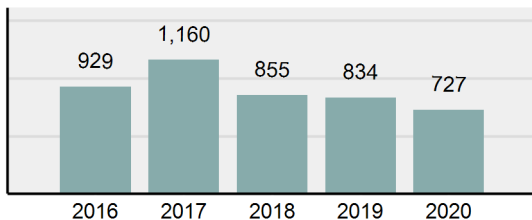

Agency 2020 Crime Report

MOSCOW Police Department

Population: 25,918
County: Latah

Offense Overview

- Offense Total 727
- % change from 2019 **-12.83%**
- # of cleared offenses 184
- Percent Cleared 25.31%
- Group "A" Crime Rate per 100,000 population 2,805.00
- Summary based reporting crime rate per 100,000 populated is calculated for other state crime comparisons only. 1,562.62

Arrest Overview

- Arrest Total 351
- % change from 2019 **-28.8%**
- Adult Arrest total 348
- Juvenile Arrest total 3
- Arrest Rate per 100,000 population 1,354.27

Total Offenses - 5 year trend

Total Arrests - 5 year trend

Agency 2020 Crime Report

LATAH County Sheriff's Office

Population: 14,820
County: Latah

Offense Overview

- Offense Total 375
- % change from 2019 **-23.63%**
- # of cleared offenses 142
- Percent Cleared 37.87%
- Group "A" Crime Rate per 100,000 population 2,530.36
- Summary based reporting crime rate per 100,000 populated is calculated for other state crime comparisons only. 829.96

Agency 2020 Crime Report

Latah County Total

Population: 40,738
County: Latah

Offense Overview

- Offense Total 1,102
- % change from 2019 **-16.83%**
- # of cleared offenses 326
- Percent Cleared 29.58%
- Group "A" Crime Rate per 100,000 population 2,705.09
- Summary based reporting crime rate per 100,000 populated is calculated for other state crime comparisons only. 1,296.09