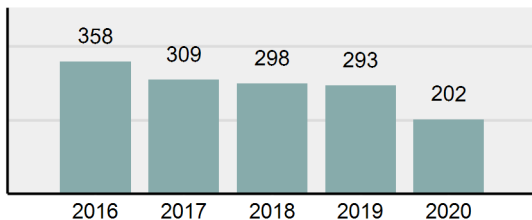

Agency 2020 Crime Report

LATAH County Sheriff's Office

Population: 14,820
County: Latah

Offense Overview

- Offense Total 375
- % change from 2019 **-23.63%**
- # of cleared offenses 142
- Percent Cleared 37.87%
- Group "A" Crime Rate per 100,000 population 2,530.36
- Summary based reporting crime rate per 100,000 populated is calculated for other state crime comparisons only. 829.96

Arrest Overview

- Arrest Total 202
- % change from 2019 **-31.06%**
- Adult Arrest total 197
- Juvenile Arrest total 5
- Arrest Rate per 100,000 population 1,363.02

Total Offenses - 5 year trend

Total Arrests - 5 year trend