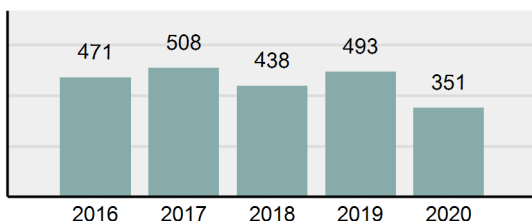

Agency 2020 Crime Report

MOSCOW Police Department

Population: 25,918
County: Latah

Offense Overview

- Offense Total 727
- % change from 2019 **-12.83%**
- # of cleared offenses 184
- Percent Cleared 25.31%
- Group "A" Crime Rate per 100,000 population 2,805.00
- Summary based reporting crime rate per 100,000 populated is calculated for other state crime comparisons only. 1,562.62

Arrest Overview

- Arrest Total 351
- % change from 2019 **-28.8%**
- Adult Arrest total 348
- Juvenile Arrest total 3
- Arrest Rate per 100,000 population 1,354.27

Total Offenses - 5 year trend

Total Arrests - 5 year trend

Agency 2020 Crime Report

LATAH County Sheriff's Office

Population: 14,820
County: Latah

Offense Overview

- Offense Total 375
- % change from 2019 **-23.63%**
- # of cleared offenses 142
- Percent Cleared 37.87%
- Group "A" Crime Rate per 100,000 population 2,530.36
- Summary based reporting crime rate per 100,000 populated is calculated for other state crime comparisons only. 829.96

Agency 2020 Crime Report

Latah County Total

Population: 40,738
County: Latah

Offense Overview

- Offense Total 1,102
- % change from 2019 **-16.83%**
- # of cleared offenses 326
- Percent Cleared 29.58%
- Group "A" Crime Rate per 100,000 population 2,705.09
- Summary based reporting crime rate per 100,000 populated is calculated for other state crime comparisons only. 1,296.09