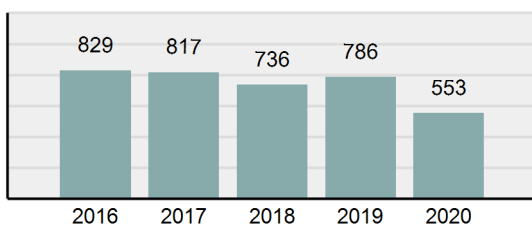

Total Arrests - 5 year trend

Group "B" Arrests	Arrests	
	Adult	Juvenile
Bad Checks	0	0
Curfew/Loitering/Vagrancy Violations	0	0
Disorderly Conduct	14	0
DUI	88	1
Drunkenness	0	0
Family Offenses, Nonviolent	4	0
Liquor Law Violations	31	3
Peeping Tom	0	0
Trespass of Real Property	6	0
All Other Offenses	171	1
Total Group "B"	314	5