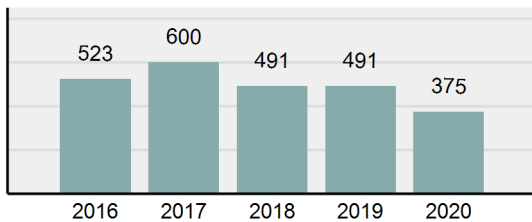

Agency 2020 Crime Report

LATAH County Sheriff's Office

Population: 14,820
County: Latah

Offense Overview

- Offense Total 375
- % change from 2019 **-23.63%**
- # of cleared offenses 142
- Percent Cleared 37.87%
- Group "A" Crime Rate per 100,000 population 2,530.36
- Summary based reporting crime rate per 100,000 populated is calculated for other state crime comparisons only. 829.96

Arrest Overview

- Arrest Total 202
- % change from 2019 **-31.06%**
- Adult Arrest total 197
- Juvenile Arrest total 5
- Arrest Rate per 100,000 population 1,363.02

Total Offenses - 5 year trend

Total Arrests - 5 year trend