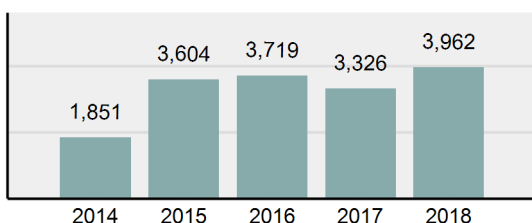

Agency 2018 Crime Report

Bannock County Total

Population: 86,337
County: Bannock

Offense Overview

- Offense Total 6,479
- % change from 2017 **22.45%**
- # of cleared offenses 2,896
- Percent Cleared 44.7%
- Group "A" Crime Rate per 100,000 population 7,504.31
- Summary based reporting crime rate per 100,000 populated is calculated for other state crime comparisons only. 2,999.87

Arrest Overview

- Arrest Total 3,962
- % change from 2017 **19.12%**
- Adult Arrest total 3,273
- Juvenile Arrest total 689
- Arrest Rate per 100,000 population 4,588.99

Group "A" Offenses	Offenses		Arrests	
	# Reported	# Cleared	Adult	Juvenile
Murder	1	1	1	0
Negligent Manslaughter	0	0	0	0
Rape	20	11	4	0
Sodomy	6	2	1	0
Sexual Assault w/Obj	5	2	1	0
Fondling	41	16	3	5
Aggravated Assault	222	139	87	8
Simple Assault	1,068	644	342	66
Intimidation	93	43	24	4
Kidnapping	9	6	4	0
Incest	0	0	1	0
Statutory Rape	6	6	4	0
Human Trafficking, Commercial Sex Acts	0	0	0	0
Human Trafficking, Involuntary Servitude	0	0	0	0
Robbery	15	5	4	1
Burglary/Breaking and Entering	421	81	50	13
Larceny/Theft Offenses	1,740	520	402	92
Motor Vehicle Theft	166	28	12	2
Arson	5	1	0	1
Destruction Of Property	435	150	75	42
Counterfeiting/Forgery	132	28	28	0
Fraud Offenses	587	108	52	1
Embezzlement	38	11	6	0
Extortion/Blackmail	7	0	0	0
Bribery	0	0	0	0
Stolen Property Offenses	7	7	14	1
Drug/Narcotic Violations	718	559	411	58
Drug Equipment Violations	598	473	77	24
Gambling Offenses	0	0	0	0
Pornography/Obscene Material	29	13	5	1
Prostitution Offenses	0	0	0	0
Weapons Law Violations	110	42	17	14
Animal Cruelty	0	0	0	0
Total Group "A"	6,479	2,896	1,625	333

Total Offenses - 5 year trend

Total Arrests - 5 year trend

Group "B" Arrests	Arrests	
	Adult	Juvenile
Bad Checks	2	0
Curfew/Loitering/Vagrancy Violations	0	19
Disorderly Conduct	104	43
DUI	302	8
Drunkenness	111	1
Family Offenses, Nonviolent	34	0
Liquor Law Violations	40	19
Peeping Tom	1	0
Trespass of Real Property	82	10
All Other Offenses	972	256
Total Group "B"	1,648	356