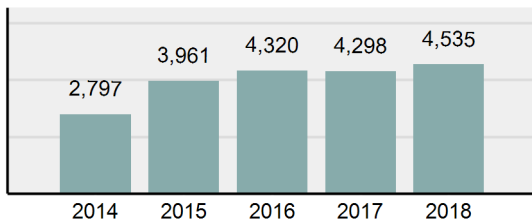

Arrest Overview

- Arrest Total 809
- % change from 2017 **142.22%**
- Adult Arrest total 711
- Juvenile Arrest total 98
- Arrest Rate per 100,000 population 5,394.05

Group "A" Offenses	Offenses		Arrests	
	# Reported	# Cleared	Adult	Juvenile
Murder	0	0	0	0
Negligent Manslaughter	0	0	0	0
Rape	5	4	0	0
Sodomy	1	1	1	0
Sexual Assault w/Obj	2	1	0	0
Fondling	11	5	0	1
Aggravated Assault	45	33	14	1
Simple Assault	232	135	45	2
Intimidation	48	9	4	0
Kidnapping	3	2	2	0
Incest	0	0	1	0
Statutory Rape	2	2	1	0
Human Trafficking, Commercial Sex Acts	0	0	0	0
Human Trafficking, Involuntary Servitude	0	0	0	0
Robbery	2	1	0	0
Burglary/Breaking and Entering	70	11	3	3
Larceny/Theft Offenses	592	220	172	45
Motor Vehicle Theft	25	6	1	0
Arson	0	0	0	0
Destruction Of Property	103	30	11	10
Counterfeiting/Forgery	41	5	5	0
Fraud Offenses	196	47	22	0
Embezzlement	16	3	0	0
Extortion/Blackmail	5	0	0	0
Bribery	0	0	0	0
Stolen Property Offenses	3	3	2	0
Drug/Narcotic Violations	164	135	88	2
Drug Equipment Violations	146	116	23	5
Gambling Offenses	0	0	0	0
Pornography/Obscene Material	11	8	3	0
Prostitution Offenses	0	0	0	0
Weapons Law Violations	47	4	2	2
Animal Cruelty	0	0	0	0
Total Group "A"	1,770	781	400	71

Agency 2018 Crime Report

POCATELLO Police Department

Population: 55,317
County: Bannock

Offense Overview

- Offense Total 4,535
- % change from 2017 **5.51%**
- # of cleared offenses 1,996
- Percent Cleared 44.01%
- Group "A" Crime Rate per 100,000 population 8,198.20
- Summary based reporting crime rate per 100,000 populated is calculated for other state crime comparisons only. 3,253.97

Arrest Overview

- Arrest Total 2,924
- % change from 2017 **4.39%**
- Adult Arrest total 2,364
- Juvenile Arrest total 560
- Arrest Rate per 100,000 population 5,285.90

Total Offenses - 5 year trend

Total Arrests - 5 year trend