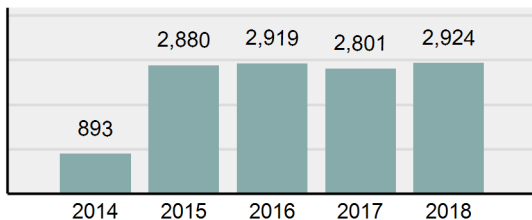

Arrest Overview

- Arrest Total 809
- % change from 2017 **142.22%**
- Adult Arrest total 711
- Juvenile Arrest total 98
- Arrest Rate per 100,000 population 5,394.05

Group "A" Offenses	Offenses		Arrests	
	# Reported	# Cleared	Adult	Juvenile
Murder	0	0	0	0
Negligent Manslaughter	0	0	0	0
Rape	5	4	0	0
Sodomy	1	1	1	0
Sexual Assault w/Obj	2	1	0	0
Fondling	11	5	0	1
Aggravated Assault	45	33	14	1
Simple Assault	232	135	45	2
Intimidation	48	9	4	0
Kidnapping	3	2	2	0
Incest	0	0	1	0
Statutory Rape	2	2	1	0
Human Trafficking, Commercial Sex Acts	0	0	0	0
Human Trafficking, Involuntary Servitude	0	0	0	0
Robbery	2	1	0	0
Burglary/Breaking and Entering	70	11	3	3
Larceny/Theft Offenses	592	220	172	45
Motor Vehicle Theft	25	6	1	0
Arson	0	0	0	0
Destruction Of Property	103	30	11	10
Counterfeiting/Forgery	41	5	5	0
Fraud Offenses	196	47	22	0
Embezzlement	16	3	0	0
Extortion/Blackmail	5	0	0	0
Bribery	0	0	0	0
Stolen Property Offenses	3	3	2	0
Drug/Narcotic Violations	164	135	88	2
Drug Equipment Violations	146	116	23	5
Gambling Offenses	0	0	0	0
Pornography/Obscene Material	11	8	3	0
Prostitution Offenses	0	0	0	0
Weapons Law Violations	47	4	2	2
Animal Cruelty	0	0	0	0
Total Group "A"	1,770	781	400	71

Agency 2018 Crime Report

POCATELLO Police Department

Population: 55,317
County: Bannock

Offense Overview

- Offense Total 4,535
- % change from 2017 **5.51%**
- # of cleared offenses 1,996
- Percent Cleared 44.01%
- Group "A" Crime Rate per 100,000 population 8,198.20
- Summary based reporting crime rate per 100,000 populated is calculated for other state crime comparisons only. 3,253.97

Arrest Overview

- Arrest Total 2,924
- % change from 2017 **4.39%**
- Adult Arrest total 2,364
- Juvenile Arrest total 560
- Arrest Rate per 100,000 population 5,285.90

Total Offenses - 5 year trend

Total Arrests - 5 year trend