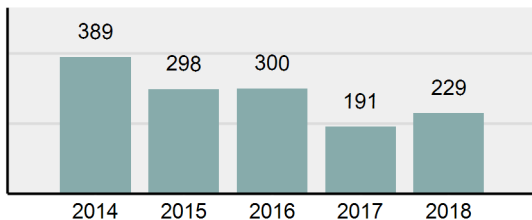

Group "B" Arrests	Arrests	
	Adult	Juvenile
Bad Checks	2	0
Curfew/Loitering/Vagrancy Violations	0	16
Disorderly Conduct	74	41
DUI	200	3
Drunkenness	73	1
Family Offenses, Nonviolent	26	0
Liquor Law Violations	24	16
Peeping Tom	1	0
Trespass of Real Property	61	6
All Other Offenses	732	225
Total Group "B"	1,193	308

Agency 2018 Crime Report

BANNOCK County Sheriff's Office

Population: 16,022
County: Bannock

Offense Overview

- Offense Total 174
- % change from 2017 **48.72%**
- # of cleared offenses 119
- Percent Cleared 68.39%
- Group "A" Crime Rate per 100,000 population 1,086.01
- Summary based reporting crime rate per 100,000 populated is calculated for other state crime comparisons only. 318.31

Arrest Overview

- Arrest Total 229
- % change from 2017 **19.9%**
- Adult Arrest total 198
- Juvenile Arrest total 31
- Arrest Rate per 100,000 population 1,429.28

Total Offenses - 5 year trend

Total Arrests - 5 year trend