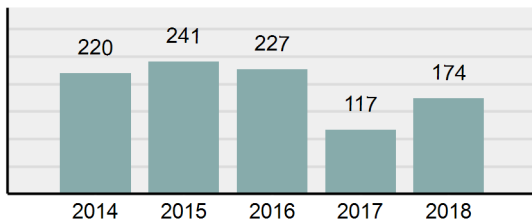

Agency 2018 Crime Report

BANNOCK County Sheriff's Office

Population: 16,022
County: Bannock

Offense Overview

- Offense Total 174
- % change from 2017 **48.72%**
- # of cleared offenses 119
- Percent Cleared 68.39%
- Group "A" Crime Rate per 100,000 population 1,086.01
- Summary based reporting crime rate per 100,000 populated is calculated for other state crime comparisons only. 318.31

Arrest Overview

- Arrest Total 229
- % change from 2017 **19.9%**
- Adult Arrest total 198
- Juvenile Arrest total 31
- Arrest Rate per 100,000 population 1,429.28

Total Offenses - 5 year trend