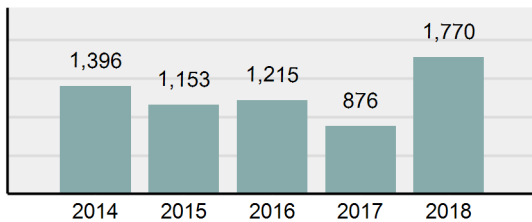

- Offense Total 1,770
- % change from 2017 **102.05%**
- # of cleared offenses 781
- Percent Cleared 44.12%
- Group "A" Crime Rate per 100,000 population 11,801.57
- Summary based reporting crime rate per 100,000 populated is calculated for other state crime comparisons only. 4,927.32

Arrest Overview

- Arrest Total 809
- % change from 2017 **142.22%**
- Adult Arrest total 711
- Juvenile Arrest total 98
- Arrest Rate per 100,000 population 5,394.05

Group "A" Offenses	Offenses		Arrests	
	# Reported	# Cleared	Adult	Juvenile
Murder	0	0	0	0
Negligent Manslaughter	0	0	0	0
Rape	5	4	0	0
Sodomy	1	1	1	0
Sexual Assault w/Obj	2	1	0	0
Fondling	11	5	0	1
Aggravated Assault	45	33	14	1
Simple Assault	232	135	45	2
Intimidation	48	9	4	0
Kidnapping	3	2	2	0
Incest	0	0	1	0
Statutory Rape	2	2	1	0
Human Trafficking, Commercial Sex Acts	0	0	0	0
Human Trafficking, Involuntary Servitude	0	0	0	0
Robbery	2	1	0	0
Burglary/Breaking and Entering	70	11	3	3
Larceny/Theft Offenses	592	220	172	45
Motor Vehicle Theft	25	6	1	0
Arson	0	0	0	0
Destruction Of Property	103	30	11	10
Counterfeiting/Forgery	41	5	5	0
Fraud Offenses	196	47	22	0
Embezzlement	16	3	0	0
Extortion/Blackmail	5	0	0	0
Bribery	0	0	0	0
Stolen Property Offenses	3	3	2	0
Drug/Narcotic Violations	164	135	88	2
Drug Equipment Violations	146	116	23	5
Gambling Offenses	0	0	0	0
Pornography/Obscene Material	11	8	3	0
Prostitution Offenses	0	0	0	0
Weapons Law Violations	47	4	2	2
Animal Cruelty	0	0	0	0
Total Group "A"	1,770	781	400	71

Total Offenses - 5 year trend