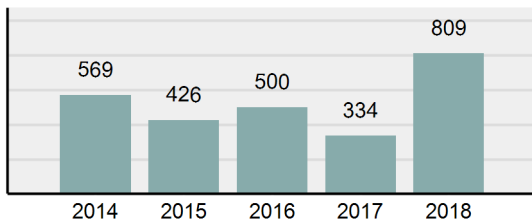

Total Arrests - 5 year trend

Group "B" Arrests	Arrests	
	Adult	Juvenile
Bad Checks	0	0
Curfew/Loitering/Vagrancy Violations	0	3
Disorderly Conduct	17	0
DUI	54	5
Drunkenness	35	0
Family Offenses, Nonviolent	6	0
Liquor Law Violations	9	3
Peeping Tom	0	0
Trespass of Real Property	11	3
All Other Offenses	179	13
Total Group "B"	311	27