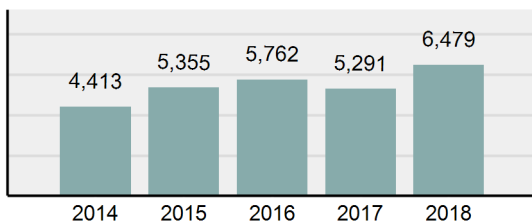

Arrest Overview

- Arrest Total 3,962
- % change from 2017 **19.12%**
- Adult Arrest total 3,273
- Juvenile Arrest total 689
- Arrest Rate per 100,000 population 4,588.99

Group "A" Offenses	Offenses		Arrests	
	# Reported	# Cleared	Adult	Juvenile
Murder	1	1	1	0
Negligent Manslaughter	0	0	0	0
Rape	20	11	4	0
Sodomy	6	2	1	0
Sexual Assault w/Obj	5	2	1	0
Fondling	41	16	3	5
Aggravated Assault	222	139	87	8
Simple Assault	1,068	644	342	66
Intimidation	93	43	24	4
Kidnapping	9	6	4	0
Incest	0	0	1	0
Statutory Rape	6	6	4	0
Human Trafficking, Commercial Sex Acts	0	0	0	0
Human Trafficking, Involuntary Servitude	0	0	0	0
Robbery	15	5	4	1
Burglary/Breaking and Entering	421	81	50	13
Larceny/Theft Offenses	1,740	520	402	92
Motor Vehicle Theft	166	28	12	2
Arson	5	1	0	1
Destruction Of Property	435	150	75	42
Counterfeiting/Forgery	132	28	28	0
Fraud Offenses	587	108	52	1
Embezzlement	38	11	6	0
Extortion/Blackmail	7	0	0	0
Bribery	0	0	0	0
Stolen Property Offenses	7	7	14	1
Drug/Narcotic Violations	718	559	411	58
Drug Equipment Violations	598	473	77	24
Gambling Offenses	0	0	0	0
Pornography/Obscene Material	29	13	5	1
Prostitution Offenses	0	0	0	0
Weapons Law Violations	110	42	17	14
Animal Cruelty	0	0	0	0
Total Group "A"	6,479	2,896	1,625	333

Total Offenses - 5 year trend