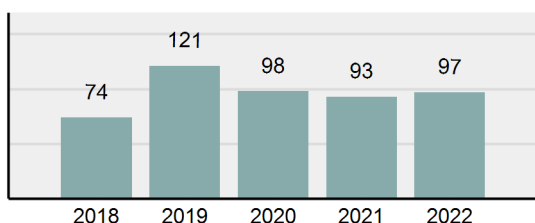

Lewis County Total

Population: 3,875
County: Lewis

Offense Overview

- Offense total 97
- % change from 2021 **4.3%**
- # of cleared offenses 34
- Percent cleared 35.05%
- Group "A" crime rate per 100,000 population 2,503.23
- Summary-based reporting crime rate per 100,000 populated is calculated for other state crime comparisons only 774.19

Arrest Overview

- Arrest total 47
- % change from 2021 **-2.08%**
- Adult arrest total 47
- Juvenile arrest total 0
- Arrest rate per 100,000 population 1,212.90

Group "A" Offenses	Offenses		Arrests	
	# Reported	# Cleared	Adult	Juvenile
Murder	0	0	0	0
Negligent Manslaughter	0	0	0	0
Rape	0	0	0	0
Sodomy	0	0	0	0
Sexual Assault w/Obj	0	0	0	0
Fondling	1	0	0	0
Aggravated Assault	0	0	0	0
Simple Assault	12	3	3	0
Intimidation	3	1	1	0
Kidnapping	0	0	0	0
Incest	0	0	0	0
Statutory Rape	0	0	0	0
Human Trafficking, Commercial Sex Acts	0	0	0	0
Human Trafficking, Involuntary Servitude	0	0	0	0
Robbery	0	0	0	0
Burglary/Breaking and Entering	5	0	0	0
Larceny/Theft Offenses	23	4	3	0
Motor Vehicle Theft	2	0	0	0
Arson	0	0	0	0
Destruction Of Property	10	3	3	0
Counterfeiting/Forgery	1	0	0	0
Fraud Offenses	6	1	0	0
Embezzlement	0	0	0	0
Extortion/Blackmail	0	0	0	0
Bribery	0	0	0	0
Stolen Property Offenses	1	0	0	0
Drug/Narcotic Violations	15	10	8	0
Drug Equipment Violations	15	11	5	0
Gambling Offenses	0	0	0	0
Pornography/Obscene Material	0	0	0	0
Prostitution Offenses	0	0	0	0
Weapons Law Violations	3	1	1	0
Animal Cruelty	0	0	0	0
Total Group "A"	97	34	24	0

Total Offenses - 5 year trend