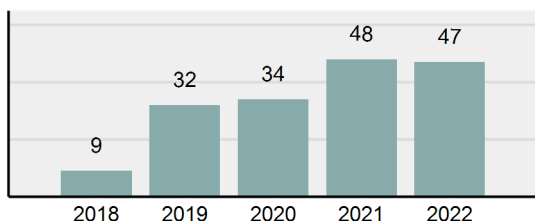

### Offense Overview

- Offense total 97
- % change from 2021 **4.3%**
- # of cleared offenses 34
- Percent cleared 35.05%
- Group "A" crime rate per 100,000 population 2,503.23
- Summary-based reporting crime rate per 100,000 populated is calculated for other state crime comparisons only 774.19

### Arrest Overview

- Arrest total 47
- % change from 2021 **-2.08%**
- Adult arrest total 47
- Juvenile arrest total 0
- Arrest rate per 100,000 population 1,212.90

Group "A" Offenses	Offenses		Arrests	
	# Reported	# Cleared	Adult	Juvenile
Murder	0	0	0	0
Negligent Manslaughter	0	0	0	0
Rape	0	0	0	0
Sodomy	0	0	0	0
Sexual Assault w/Obj	0	0	0	0
Fondling	1	0	0	0
Aggravated Assault	0	0	0	0
Simple Assault	12	3	3	0
Intimidation	3	1	1	0
Kidnapping	0	0	0	0
Incest	0	0	0	0
Statutory Rape	0	0	0	0
Human Trafficking, Commercial Sex Acts	0	0	0	0
Human Trafficking, Involuntary Servitude	0	0	0	0
Robbery	0	0	0	0
Burglary/Breaking and Entering	5	0	0	0
Larceny/Theft Offenses	23	4	3	0
Motor Vehicle Theft	2	0	0	0
Arson	0	0	0	0
Destruction Of Property	10	3	3	0
Counterfeiting/Forgery	1	0	0	0
Fraud Offenses	6	1	0	0
Embezzlement	0	0	0	0
Extortion/Blackmail	0	0	0	0
Bribery	0	0	0	0
Stolen Property Offenses	1	0	0	0
Drug/Narcotic Violations	15	10	8	0
Drug Equipment Violations	15	11	5	0
Gambling Offenses	0	0	0	0
Pornography/Obscene Material	0	0	0	0
Prostitution Offenses	0	0	0	0
Weapons Law Violations	3	1	1	0
Animal Cruelty	0	0	0	0
<b>Total Group "A"</b>	<b>97</b>	<b>34</b>	<b>24</b>	<b>0</b>

**Total Offenses - 5 year trend**

**Total Arrests - 5 year trend**

Group "B" Arrests	Arrests	
	Adult	Juvenile
Curfew/Loitering/Vagrancy Violations	0	0
Disorderly Conduct	0	0
DUI	6	0
Family Offenses, Nonviolent	0	0
Liquor Law Violations	0	0
Trespass of Real Property	4	0
All Other Offenses	13	0
<b>Total Group "B"</b>	<b>23</b>	<b>0</b>