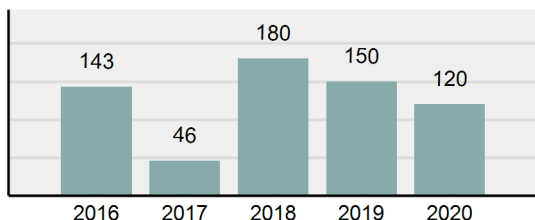

Population: 3,920
County: Lincoln

Offense Overview

- Offense Total 120
- % change from 2019 -20%
- # of cleared offenses 28
- Percent Cleared 23.33%
- Group "A" Crime Rate per 100,000 population 3,061.22
- Summary based reporting crime rate per 100,000 populated is calculated for other state crime comparisons only. 663.27

Arrest Overview

- Arrest Total 50
- % change from 2019 -3.85%
- Adult Arrest total 49
- Juvenile Arrest total 1
- Arrest Rate per 100,000 population 1,275.51

Group "A" Offenses	Offenses		Arrests	
	# Reported	# Cleared	Adult	Juvenile
Murder	0	0	0	0
Negligent Manslaughter	0	0	0	0
Rape	2	1	0	0
Sodomy	1	0	0	0
Sexual Assault w/Obj	0	0	0	0
Fondling	0	0	0	0
Aggravated Assault	2	1	1	0
Simple Assault	27	4	4	0
Intimidation	3	0	0	0
Kidnapping	1	0	0	0
Incest	0	0	0	0
Statutory Rape	0	0	0	0
Human Trafficking, Commercial Sex Acts	0	0	0	0
Human Trafficking, Involuntary Servitude	0	0	0	0
Robbery	0	0	0	0
Burglary/Breaking and Entering	7	1	1	0
Larceny/Theft Offenses	13	1	1	0
Motor Vehicle Theft	2	0	0	0
Arson	0	0	0	0
Destruction Of Property	20	2	1	0
Counterfeiting/Forgery	0	0	0	0
Fraud Offenses	2	0	0	0
Embezzlement	0	0	0	0
Extortion/Blackmail	0	0	0	0
Bribery	0	0	0	0
Stolen Property Offenses	1	0	0	0
Drug/Narcotic Violations	22	11	8	0
Drug Equipment Violations	17	7	4	0
Gambling Offenses	0	0	0	0
Pornography/Obscene Material	0	0	0	0
Prostitution Offenses	0	0	0	0
Weapons Law Violations	0	0	0	0
Animal Cruelty	0	0	0	0
Total Group "A"	120	28	20	0

Total Offenses - 5 year trend