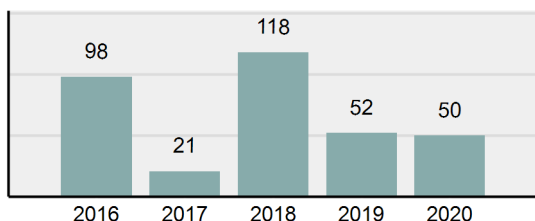

Total Arrests - 5 year trend

Group "B" Arrests	Arrests	
	Adult	Juvenile
Bad Checks	0	0
Curfew/Loitering/Vagrancy Violations	0	0
Disorderly Conduct	0	0
DUI	6	0
Drunkenness	0	0
Family Offenses, Nonviolent	0	0
Liquor Law Violations	0	0
Peeping Tom	0	0
Trespass of Real Property	0	0
All Other Offenses	23	1
Total Group "B"	29	1