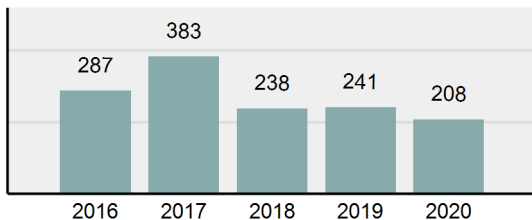

Agency 2020 Crime Report

MADISON County Sheriff's Office

Population: 10,607
County: Madison

Offense Overview

- Offense Total 208
- % change from 2019 -13.69%
- # of cleared offenses 83
- Percent Cleared 39.9%
- Group "A" Crime Rate per 100,000 population 1,960.97
- Summary based reporting crime rate per 100,000 populated is calculated for other state crime comparisons only. 405.39

Arrest Overview

- Arrest Total 102
- % change from 2019 -17.07%
- Adult Arrest total 99
- Juvenile Arrest total 3
- Arrest Rate per 100,000 population 961.63

Total Offenses - 5 year trend