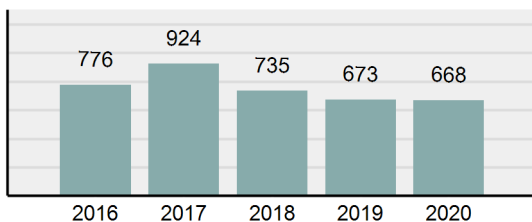

Offense Overview

- Offense Total 668
- % change from 2019 -0.74%
- # of cleared offenses 387
- Percent Cleared 57.93%
- Group "A" Crime Rate per 100,000 population 1,650.52
- Summary based reporting crime rate per 100,000 populated is calculated for other state crime comparisons only. 424.99

Arrest Overview

- Arrest Total 395
- % change from 2019 -4.36%
- Adult Arrest total 368
- Juvenile Arrest total 27
- Arrest Rate per 100,000 population 975.98

Group "A" Offenses	Offenses		Arrests	
	# Reported	# Cleared	Adult	Juvenile
Murder	0	0	0	0
Negligent Manslaughter	0	0	0	0
Rape	3	2	0	0
Sodomy	0	0	0	0
Sexual Assault w/Obj	0	0	0	0
Fondling	10	3	0	0
Aggravated Assault	18	17	14	1
Simple Assault	48	32	15	5
Intimidation	13	2	0	0
Kidnapping	1	0	0	0
Incest	0	0	0	0
Statutory Rape	2	2	1	0
Human Trafficking, Commercial Sex Acts	0	0	0	0
Human Trafficking, Involuntary Servitude	0	0	0	0
Robbery	0	0	0	0
Burglary/Breaking and Entering	26	12	17	0
Larceny/Theft Offenses	115	49	33	4
Motor Vehicle Theft	10	4	0	1
Arson	0	0	0	0
Destruction Of Property	102	26	17	3
Counterfeiting/Forgery	3	1	1	0
Fraud Offenses	53	3	1	0
Embezzlement	1	1	1	0
Extortion/Blackmail	2	0	0	0
Bribery	0	0	0	0
Stolen Property Offenses	1	1	0	0
Drug/Narcotic Violations	131	114	119	4
Drug Equipment Violations	123	115	24	2
Gambling Offenses	0	0	0	0
Pornography/Obscene Material	0	0	0	0
Prostitution Offenses	0	0	0	0
Weapons Law Violations	5	2	2	0
Animal Cruelty	1	1	0	0
Total Group "A"	668	387	245	20

Total Offenses - 5 year trend