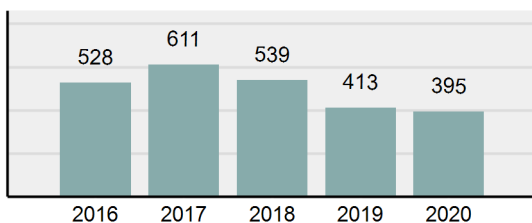

Total Arrests - 5 year trend

Group "B" Arrests	Arrests	
	Adult	Juvenile
Bad Checks	0	0
Curfew/Loitering/Vagrancy Violations	0	0
Disorderly Conduct	4	1
DUI	32	0
Drunkenness	0	0
Family Offenses, Nonviolent	5	0
Liquor Law Violations	20	2
Peeping Tom	0	0
Trespass of Real Property	3	0
All Other Offenses	59	4
Total Group "B"	123	7