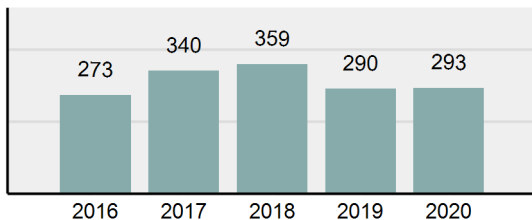

### Offense Overview

- Offense Total 460
- % change from 2019 **6.48%**
- # of cleared offenses 304
- Percent Cleared 66.09%
- Group "A" Crime Rate per 100,000 population 1,540.26
- Summary based reporting crime rate per 100,000 populated is calculated for other state crime comparisons only. 431.94

### Arrest Overview

- Arrest Total 293
- % change from 2019 **1.03%**
- Adult Arrest total 269
- Juvenile Arrest total 24
- Arrest Rate per 100,000 population 981.08

Group "A" Offenses	Offenses		Arrests	
	# Reported	# Cleared	Adult	Juvenile
Murder	0	0	0	0
Negligent Manslaughter	0	0	0	0
Rape	1	0	0	0
Sodomy	0	0	0	0
Sexual Assault w/Obj	0	0	0	0
Fondling	1	1	0	0
Aggravated Assault	8	8	9	1
Simple Assault	30	27	11	5
Intimidation	4	0	0	0
Kidnapping	0	0	0	0
Incest	0	0	0	0
Statutory Rape	1	1	0	0
Human Trafficking, Commercial Sex Acts	0	0	0	0
Human Trafficking, Involuntary Servitude	0	0	0	0
Robbery	0	0	0	0
Burglary/Breaking and Entering	18	12	17	0
Larceny/Theft Offenses	95	45	33	4
Motor Vehicle Theft	7	3	0	1
Arson	0	0	0	0
Destruction Of Property	65	21	15	3
Counterfeiting/Forgery	3	1	1	0
Fraud Offenses	37	2	1	0
Embezzlement	1	1	1	0
Extortion/Blackmail	0	0	0	0
Bribery	0	0	0	0
Stolen Property Offenses	1	1	0	0
Drug/Narcotic Violations	94	89	98	3
Drug Equipment Violations	91	90	20	2
Gambling Offenses	0	0	0	0
Pornography/Obscene Material	0	0	0	0
Prostitution Offenses	0	0	0	0
Weapons Law Violations	2	1	1	0
Animal Cruelty	1	1	0	0
<b>Total Group "A"</b>	<b>460</b>	<b>304</b>	<b>207</b>	<b>19</b>

**Total Offenses - 5 year trend**

**Total Arrests - 5 year trend**

Group "B" Arrests	Arrests	
	Adult	Juvenile
Bad Checks	0	0
Curfew/Loitering/Vagrancy Violations	0	0
Disorderly Conduct	4	1
DUI	15	0
Drunkenness	0	0
Family Offenses, Nonviolent	2	0
Liquor Law Violations	7	1
Peeping Tom	0	0
Trespass of Real Property	3	0
All Other Offenses	31	3
<b>Total Group "B"</b>	<b>62</b>	<b>5</b>