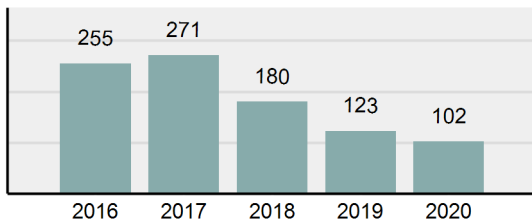

### Offense Overview

- Offense Total 208
- % change from 2019 -13.69%
- # of cleared offenses 83
- Percent Cleared 39.9%
- Group "A" Crime Rate per 100,000 population 1,960.97
- Summary based reporting crime rate per 100,000 populated is calculated for other state crime comparisons only. 405.39

### Arrest Overview

- Arrest Total 102
- % change from 2019 -17.07%
- Adult Arrest total 99
- Juvenile Arrest total 3
- Arrest Rate per 100,000 population 961.63

**Total Offenses - 5 year trend**

**Total Arrests - 5 year trend**