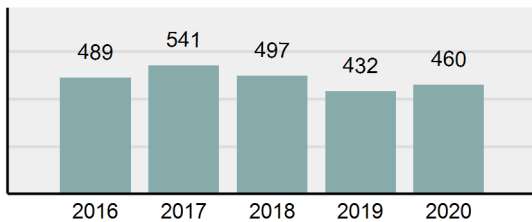

Offense Overview

- Offense Total 460
- % change from 2019 **6.48%**
- # of cleared offenses 304
- Percent Cleared 66.09%
- Group "A" Crime Rate per 100,000 population 1,540.26
- Summary based reporting crime rate per 100,000 populated is calculated for other state crime comparisons only. 431.94

Arrest Overview

- Arrest Total 293
- % change from 2019 **1.03%**
- Adult Arrest total 269
- Juvenile Arrest total 24
- Arrest Rate per 100,000 population 981.08

Group "A" Offenses	Offenses		Arrests	
	# Reported	# Cleared	Adult	Juvenile
Murder	0	0	0	0
Negligent Manslaughter	0	0	0	0
Rape	1	0	0	0
Sodomy	0	0	0	0
Sexual Assault w/Obj	0	0	0	0
Fondling	1	1	0	0
Aggravated Assault	8	8	9	1
Simple Assault	30	27	11	5
Intimidation	4	0	0	0
Kidnapping	0	0	0	0
Incest	0	0	0	0
Statutory Rape	1	1	0	0
Human Trafficking, Commercial Sex Acts	0	0	0	0
Human Trafficking, Involuntary Servitude	0	0	0	0
Robbery	0	0	0	0
Burglary/Breaking and Entering	18	12	17	0
Larceny/Theft Offenses	95	45	33	4
Motor Vehicle Theft	7	3	0	1
Arson	0	0	0	0
Destruction Of Property	65	21	15	3
Counterfeiting/Forgery	3	1	1	0
Fraud Offenses	37	2	1	0
Embezzlement	1	1	1	0
Extortion/Blackmail	0	0	0	0
Bribery	0	0	0	0
Stolen Property Offenses	1	1	0	0
Drug/Narcotic Violations	94	89	98	3
Drug Equipment Violations	91	90	20	2
Gambling Offenses	0	0	0	0
Pornography/Obscene Material	0	0	0	0
Prostitution Offenses	0	0	0	0
Weapons Law Violations	2	1	1	0
Animal Cruelty	1	1	0	0
Total Group "A"	460	304	207	19

Total Offenses - 5 year trend