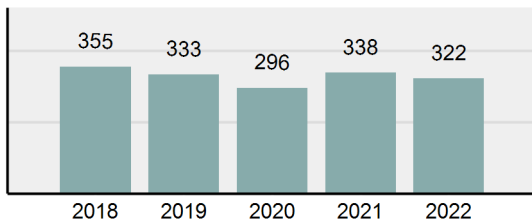

Agency 2022 Crime Report

PAYETTE County Sheriff's Office

Population: 11,421
County: Payette

Offense Overview

- Offense total 322
- % change from 2021 -4.73%
- # of cleared offenses 208
- Percent cleared 64.6%
- Group "A" crime rate per 100,000 population 2,819.37
- Summary-based reporting crime rate per 100,000 populated is calculated for other state crime comparisons only 831.80

Arrest Overview

- Arrest total 537
- % change from 2021 -2.72%
- Adult arrest total 534
- Juvenile arrest total 3
- Arrest rate per 100,000 population 4,701.86

Total Offenses - 5 year trend