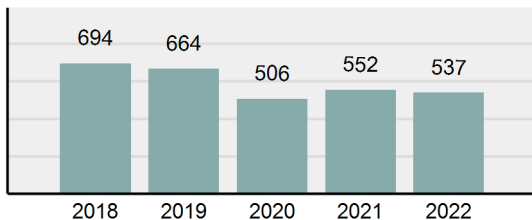

### Offense Overview

- Offense total 322
- % change from 2021 -4.73%
- # of cleared offenses 208
- Percent cleared 64.6%
- Group "A" crime rate per 100,000 population 2,819.37
- Summary-based reporting crime rate per 100,000 populated is calculated for other state crime comparisons only 831.80

### Arrest Overview

- Arrest total 537
- % change from 2021 -2.72%
- Adult arrest total 534
- Juvenile arrest total 3
- Arrest rate per 100,000 population 4,701.86

**Total Offenses - 5 year trend**

**Total Arrests - 5 year trend**