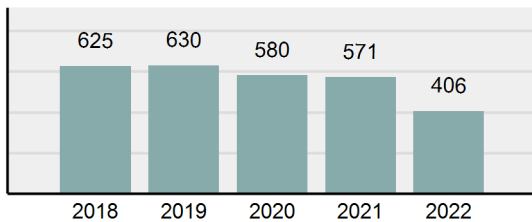

Offense Overview

- Offense total 406
- % change from 2021 -28.9%
- # of cleared offenses 230
- Percent cleared 56.65%
- Group "A" crime rate per 100,000 population 4,689.85
- Summary-based reporting crime rate per 100,000 populated is calculated for other state crime comparisons only 1,155.13

Arrest Overview

- Arrest total 305
- % change from 2021 -23.56%
- Adult arrest total 281
- Juvenile arrest total 24
- Arrest rate per 100,000 population 3,523.16

Group "A" Offenses	Offenses		Arrests	
	# Reported	# Cleared	Adult	Juvenile
Murder	0	0	0	0
Negligent Manslaughter	0	0	0	0
Rape	1	1	0	0
Sodomy	0	0	0	0
Sexual Assault w/Obj	0	0	0	0
Fondling	14	5	1	1
Aggravated Assault	21	13	8	1
Simple Assault	71	37	6	1
Intimidation	4	2	0	0
Kidnapping	0	0	0	0
Incest	0	0	0	0
Statutory Rape	0	0	0	0
Human Trafficking, Commercial Sex Acts	0	0	0	0
Human Trafficking, Involuntary Servitude	0	0	0	0
Robbery	0	0	0	0
Burglary/Breaking and Entering	7	3	4	0
Larceny/Theft Offenses	61	15	4	0
Motor Vehicle Theft	8	5	1	0
Arson	2	1	1	0
Destruction Of Property	30	8	5	1
Counterfeiting/Forgery	8	1	0	0
Fraud Offenses	27	4	0	1
Embezzlement	1	0	0	0
Extortion/Blackmail	0	0	0	0
Bribery	0	0	0	0
Stolen Property Offenses	4	2	2	0
Drug/Narcotic Violations	76	70	46	5
Drug Equipment Violations	68	61	8	2
Gambling Offenses	0	0	0	0
Pornography/Obscene Material	0	0	0	0
Prostitution Offenses	0	0	0	0
Weapons Law Violations	3	2	2	0
Animal Cruelty	0	0	0	0
Total Group "A"	406	230	88	12

Total Offenses - 5 year trend