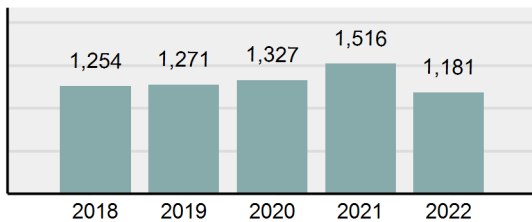

Offense Overview

- Offense total 1,181
- % change from 2021 **-22.1%**
- # of cleared offenses 747
- Percent cleared 63.25%
- Group "A" crime rate per 100,000 population 4,390.17
- Summary-based reporting crime rate per 100,000 populated is calculated for other state crime comparisons only 925.62

Arrest Overview

- Arrest total 1,203
- % change from 2021 **-16.63%**
- Adult arrest total 1,162
- Juvenile arrest total 41
- Arrest rate per 100,000 population 4,471.95

Group "A" Offenses	Offenses		Arrests	
	# Reported	# Cleared	Adult	Juvenile
Murder	0	0	0	0
Negligent Manslaughter	0	0	0	0
Rape	3	3	0	0
Sodomy	5	3	0	0
Sexual Assault w/Obj	0	0	0	0
Fondling	20	6	2	1
Aggravated Assault	48	33	24	2
Simple Assault	110	66	16	1
Intimidation	7	5	1	0
Kidnapping	1	0	0	0
Incest	1	1	0	0
Statutory Rape	2	1	0	0
Human Trafficking, Commercial Sex Acts	0	0	0	0
Human Trafficking, Involuntary Servitude	1	1	0	0
Robbery	2	1	0	3
Burglary/Breaking and Entering	38	7	6	0
Larceny/Theft Offenses	129	21	11	0
Motor Vehicle Theft	26	10	1	2
Arson	3	2	2	0
Destruction Of Property	76	13	6	1
Counterfeiting/Forgery	13	2	2	0
Fraud Offenses	62	6	0	1
Embezzlement	2	0	0	0
Extortion/Blackmail	2	0	0	0
Bribery	0	0	0	0
Stolen Property Offenses	13	10	5	0
Drug/Narcotic Violations	328	303	286	6
Drug Equipment Violations	278	243	41	2
Gambling Offenses	0	0	0	0
Pornography/Obscene Material	2	2	0	1
Prostitution Offenses	0	0	0	0
Weapons Law Violations	8	7	7	0
Animal Cruelty	1	1	1	0
Total Group "A"	1,181	747	411	20

Total Offenses - 5 year trend