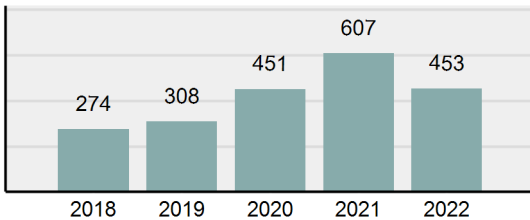

Offense Overview

- Offense total 453
- % change from 2021 **-25.37%**
- # of cleared offenses 309
- Percent cleared 68.21%
- Group "A" crime rate per 100,000 population 6,639.31
- Summary-based reporting crime rate per 100,000 populated is calculated for other state crime comparisons only 791.44

Arrest Overview

- Arrest total 361
- % change from 2021 **-26.63%**
- Adult arrest total 347
- Juvenile arrest total 14
- Arrest rate per 100,000 population 5,290.93

Group "A" Offenses	Offenses		Arrests	
	# Reported	# Cleared	Adult	Juvenile
Murder	0	0	0	0
Negligent Manslaughter	0	0	0	0
Rape	0	0	0	0
Sodomy	2	1	0	0
Sexual Assault w/Obj	0	0	0	0
Fondling	4	1	1	0
Aggravated Assault	5	2	2	0
Simple Assault	5	0	0	0
Intimidation	0	0	0	0
Kidnapping	1	0	0	0
Incest	0	0	0	0
Statutory Rape	1	0	0	0
Human Trafficking, Commercial Sex Acts	0	0	0	0
Human Trafficking, Involuntary Servitude	1	1	0	0
Robbery	1	1	0	3
Burglary/Breaking and Entering	19	1	1	0
Larceny/Theft Offenses	24	1	2	0
Motor Vehicle Theft	5	1	0	0
Arson	0	0	0	0
Destruction Of Property	24	0	1	0
Counterfeiting/Forgery	5	1	2	0
Fraud Offenses	9	1	0	0
Embezzlement	1	0	0	0
Extortion/Blackmail	2	0	0	0
Bribery	0	0	0	0
Stolen Property Offenses	1	0	0	0
Drug/Narcotic Violations	172	154	158	1
Drug Equipment Violations	166	139	25	0
Gambling Offenses	0	0	0	0
Pornography/Obscene Material	1	1	0	1
Prostitution Offenses	0	0	0	0
Weapons Law Violations	4	4	4	0
Animal Cruelty	0	0	0	0
Total Group "A"	453	309	196	5

Total Offenses - 5 year trend