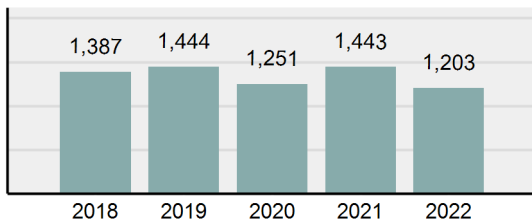

Total Arrests - 5 year trend

Group "B" Arrests	Arrests	
	Adult	Juvenile
Curfew/Loitering/Vagrancy Violations	0	0
Disorderly Conduct	8	0
DUI	77	0
Family Offenses, Nonviolent	1	0
Liquor Law Violations	7	6
Trespass of Real Property	0	0
All Other Offenses	658	15
Total Group "B"	751	21