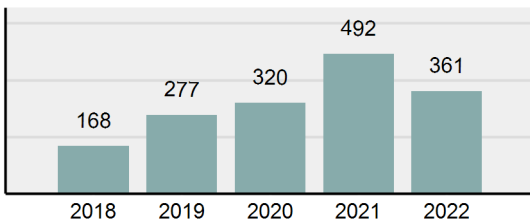

### Offense Overview

- Offense total 453
- % change from 2021 **-25.37%**
- # of cleared offenses 309
- Percent cleared 68.21%
- Group "A" crime rate per 100,000 population 6,639.31
- Summary-based reporting crime rate per 100,000 populated is calculated for other state crime comparisons only 791.44

### Arrest Overview

- Arrest total 361
- % change from 2021 **-26.63%**
- Adult arrest total 347
- Juvenile arrest total 14
- Arrest rate per 100,000 population 5,290.93

Group "A" Offenses	Offenses		Arrests	
	# Reported	# Cleared	Adult	Juvenile
Murder	0	0	0	0
Negligent Manslaughter	0	0	0	0
Rape	0	0	0	0
Sodomy	2	1	0	0
Sexual Assault w/Obj	0	0	0	0
Fondling	4	1	1	0
Aggravated Assault	5	2	2	0
Simple Assault	5	0	0	0
Intimidation	0	0	0	0
Kidnapping	1	0	0	0
Incest	0	0	0	0
Statutory Rape	1	0	0	0
Human Trafficking, Commercial Sex Acts	0	0	0	0
Human Trafficking, Involuntary Servitude	1	1	0	0
Robbery	1	1	0	3
Burglary/Breaking and Entering	19	1	1	0
Larceny/Theft Offenses	24	1	2	0
Motor Vehicle Theft	5	1	0	0
Arson	0	0	0	0
Destruction Of Property	24	0	1	0
Counterfeiting/Forgery	5	1	2	0
Fraud Offenses	9	1	0	0
Embezzlement	1	0	0	0
Extortion/Blackmail	2	0	0	0
Bribery	0	0	0	0
Stolen Property Offenses	1	0	0	0
Drug/Narcotic Violations	172	154	158	1
Drug Equipment Violations	166	139	25	0
Gambling Offenses	0	0	0	0
Pornography/Obscene Material	1	1	0	1
Prostitution Offenses	0	0	0	0
Weapons Law Violations	4	4	4	0
Animal Cruelty	0	0	0	0
<b>Total Group "A"</b>	<b>453</b>	<b>309</b>	<b>196</b>	<b>5</b>

**Total Offenses - 5 year trend**

**Total Arrests - 5 year trend**

Group "B" Arrests	Arrests	
	Adult	Juvenile
Curfew/Loitering/Vagrancy Violations	0	0
Disorderly Conduct	1	0
DUI	25	0
Family Offenses, Nonviolent	0	0
Liquor Law Violations	1	0
Trespass of Real Property	0	0
All Other Offenses	124	9
<b>Total Group "B"</b>	<b>151</b>	<b>9</b>