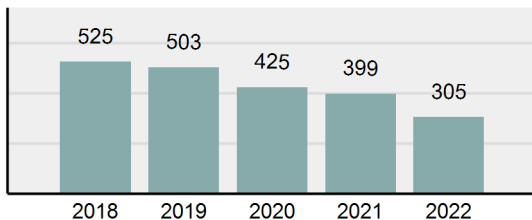

### Offense Overview

- Offense total 406
- % change from 2021 -28.9%
- # of cleared offenses 230
- Percent cleared 56.65%
- Group "A" crime rate per 100,000 population 4,689.85
- Summary-based reporting crime rate per 100,000 populated is calculated for other state crime comparisons only 1,155.13

### Arrest Overview

- Arrest total 305
- % change from 2021 -23.56%
- Adult arrest total 281
- Juvenile arrest total 24
- Arrest rate per 100,000 population 3,523.16

Group "A" Offenses	Offenses		Arrests	
	# Reported	# Cleared	Adult	Juvenile
Murder	0	0	0	0
Negligent Manslaughter	0	0	0	0
Rape	1	1	0	0
Sodomy	0	0	0	0
Sexual Assault w/Obj	0	0	0	0
Fondling	14	5	1	1
Aggravated Assault	21	13	8	1
Simple Assault	71	37	6	1
Intimidation	4	2	0	0
Kidnapping	0	0	0	0
Incest	0	0	0	0
Statutory Rape	0	0	0	0
Human Trafficking, Commercial Sex Acts	0	0	0	0
Human Trafficking, Involuntary Servitude	0	0	0	0
Robbery	0	0	0	0
Burglary/Breaking and Entering	7	3	4	0
Larceny/Theft Offenses	61	15	4	0
Motor Vehicle Theft	8	5	1	0
Arson	2	1	1	0
Destruction Of Property	30	8	5	1
Counterfeiting/Forgery	8	1	0	0
Fraud Offenses	27	4	0	1
Embezzlement	1	0	0	0
Extortion/Blackmail	0	0	0	0
Bribery	0	0	0	0
Stolen Property Offenses	4	2	2	0
Drug/Narcotic Violations	76	70	46	5
Drug Equipment Violations	68	61	8	2
Gambling Offenses	0	0	0	0
Pornography/Obscene Material	0	0	0	0
Prostitution Offenses	0	0	0	0
Weapons Law Violations	3	2	2	0
Animal Cruelty	0	0	0	0
<b>Total Group "A"</b>	<b>406</b>	<b>230</b>	<b>88</b>	<b>12</b>

**Total Offenses - 5 year trend**

**Total Arrests - 5 year trend**

Group "B" Arrests	Arrests	
	Adult	Juvenile
Curfew/Loitering/Vagrancy Violations	0	0
Disorderly Conduct	6	0
DUI	26	0
Family Offenses, Nonviolent	1	0
Liquor Law Violations	4	6
Trespass of Real Property	0	0
All Other Offenses	156	6
<b>Total Group "B"</b>	<b>193</b>	<b>12</b>