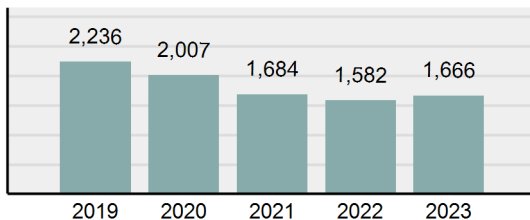

Total Arrests - 5 year trend

Group "B" Arrests	Arrests	
	Adult	Juvenile
Curfew/Loitering/Vagrancy Violations	0	0
Disorderly Conduct	25	1
DUI	216	2
Family Offenses, Nonviolent	29	3
Liquor Law Violations	18	5
Trespass of Real Property	31	1
All Other Offenses	441	52
Total Group "B"	760	64