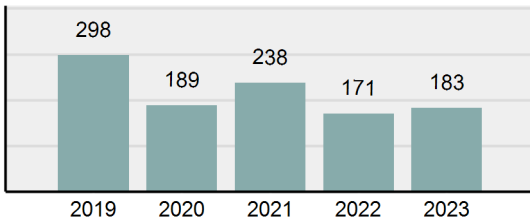

Offense Overview

- Offense total 183
- % change from 2022 7.02%
- # of cleared offenses 159
- Percent cleared 86.89%
- Group "A" crime rate per 100,000 population 3,452.83
- Summary-based reporting crime rate per 100,000 populated is calculated for other state crime comparisons only 698.11

Arrest Overview

- Arrest total 161
- % change from 2022 14.18%
- Adult arrest total 103
- Juvenile arrest total 58
- Arrest rate per 100,000 population 3,037.74

Group "A" Offenses	Offenses		Arrests	
	# Reported	# Cleared	Adult	Juvenile
Murder	0	0	0	0
Negligent Manslaughter	0	0	0	0
Rape	0	0	0	0
Sodomy	0	0	0	0
Sexual Assault w/Obj	1	1	1	0
Fondling	3	3	2	0
Aggravated Assault	8	8	7	1
Simple Assault	30	30	18	8
Intimidation	0	0	0	1
Kidnapping	0	0	0	0
Incest	0	0	0	0
Statutory Rape	0	0	0	0
Human Trafficking, Commercial Sex Acts	0	0	0	0
Human Trafficking, Involuntary Servitude	0	0	0	0
Robbery	0	0	0	0
Burglary/Breaking and Entering	13	7	3	5
Larceny/Theft Offenses	12	11	4	6
Motor Vehicle Theft	4	3	1	3
Arson	0	0	0	0
Destruction Of Property	12	7	1	4
Counterfeiting/Forgery	1	0	0	0
Fraud Offenses	7	2	1	0
Embezzlement	0	0	0	0
Extortion/Blackmail	0	0	0	0
Bribery	0	0	0	0
Stolen Property Offenses	0	0	0	0
Drug/Narcotic Violations	46	43	29	12
Drug Equipment Violations	30	29	5	1
Gambling Offenses	0	0	0	0
Pornography/Obscene Material	10	9	0	10
Prostitution Offenses	0	0	0	0
Weapons Law Violations	6	6	0	2
Animal Cruelty	0	0	0	0
Total Group "A"	183	159	72	53

Total Offenses - 5 year trend