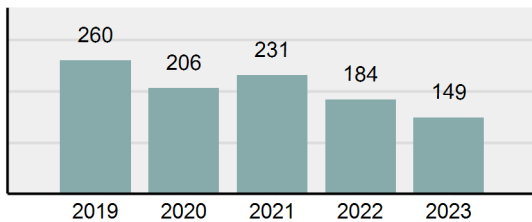

Population: 4,718
County: Twin Falls

Offense Overview

- Offense total 149
- % change from 2022 -19.02%
- # of cleared offenses 83
- Percent cleared 55.7%
- Group "A" crime rate per 100,000 population 3,158.12
- Summary-based reporting crime rate per 100,000 populated is calculated for other state crime comparisons only 974.99

Arrest Overview

- Arrest total 96
- % change from 2022 33.33%
- Adult arrest total 67
- Juvenile arrest total 29
- Arrest rate per 100,000 population 2,034.76

Group "A" Offenses	Offenses		Arrests	
	# Reported	# Cleared	Adult	Juvenile
Murder	0	0	0	0
Negligent Manslaughter	0	0	0	0
Rape	2	1	0	0
Sodomy	0	0	0	0
Sexual Assault w/Obj	0	0	0	0
Fondling	3	2	1	1
Aggravated Assault	5	4	2	0
Simple Assault	35	19	13	1
Intimidation	0	0	0	0
Kidnapping	0	0	0	0
Incest	0	0	0	0
Statutory Rape	0	0	0	0
Human Trafficking, Commercial Sex Acts	0	0	0	0
Human Trafficking, Involuntary Servitude	0	0	0	0
Robbery	0	0	0	0
Burglary/Breaking and Entering	5	0	0	0
Larceny/Theft Offenses	28	7	3	2
Motor Vehicle Theft	4	4	0	2
Arson	2	1	0	1
Destruction Of Property	20	6	2	5
Counterfeiting/Forgery	1	0	0	0
Fraud Offenses	5	1	0	0
Embezzlement	0	0	0	0
Extortion/Blackmail	1	0	0	0
Bribery	0	0	0	0
Stolen Property Offenses	0	0	0	0
Drug/Narcotic Violations	17	17	8	5
Drug Equipment Violations	16	16	5	0
Gambling Offenses	0	0	0	0
Pornography/Obscene Material	2	2	0	5
Prostitution Offenses	0	0	0	0
Weapons Law Violations	2	2	0	1
Animal Cruelty	1	1	1	0
Total Group "A"	149	83	35	23

Total Offenses - 5 year trend