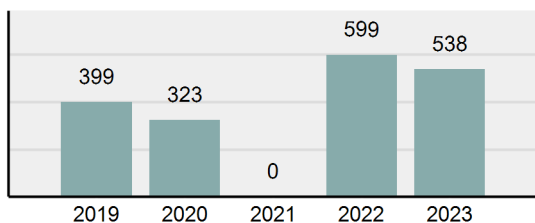

Total Arrests - 5 year trend

Group "B" Arrests	Arrests	
	Adult	Juvenile
Curfew/Loitering/Vagrancy Violations	0	0
Disorderly Conduct	0	0
DUI	130	4
Family Offenses, Nonviolent	0	0
Liquor Law Violations	6	2
Trespass of Real Property	6	0
All Other Offenses	100	2
Total Group "B"	242	8