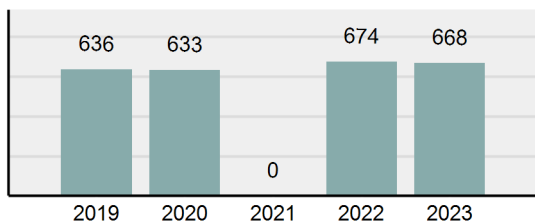

Offense Overview

- Offense total 668
- % change from 2022 -0.89%
- # of cleared offenses 416
- Percent cleared 62.28%
- Group "A" crime rate per 100,000 population 2,570.91
- Summary-based reporting crime rate per 100,000 populated is calculated for other state crime comparisons only 611.94

Arrest Overview

- Arrest total 538
- % change from 2022 -10.18%
- Adult arrest total 514
- Juvenile arrest total 24
- Arrest rate per 100,000 population 2,070.58

Group "A" Offenses	Offenses		Arrests	
	# Reported	# Cleared	Adult	Juvenile
Murder	0	0	0	0
Negligent Manslaughter	0	0	0	0
Rape	8	2	1	0
Sodomy	0	0	0	0
Sexual Assault w/Obj	1	0	0	0
Fondling	20	5	0	0
Aggravated Assault	53	32	34	3
Simple Assault	55	32	10	0
Intimidation	7	3	1	0
Kidnapping	4	3	0	0
Incest	0	0	0	0
Statutory Rape	1	1	1	0
Human Trafficking, Commercial Sex Acts	0	0	0	0
Human Trafficking, Involuntary Servitude	0	0	0	0
Robbery	0	0	0	0
Burglary/Breaking and Entering	49	7	6	0
Larceny/Theft Offenses	41	2	2	1
Motor Vehicle Theft	7	3	0	2
Arson	1	0	0	0
Destruction Of Property	49	17	13	0
Counterfeiting/Forgery	5	1	1	0
Fraud Offenses	32	2	0	0
Embezzlement	0	0	0	0
Extortion/Blackmail	0	0	0	0
Bribery	0	0	0	0
Stolen Property Offenses	10	9	7	0
Drug/Narcotic Violations	200	183	178	10
Drug Equipment Violations	122	113	17	0
Gambling Offenses	0	0	0	0
Pornography/Obscene Material	1	0	0	0
Prostitution Offenses	0	0	0	0
Weapons Law Violations	2	1	1	0
Animal Cruelty	0	0	0	0
Total Group "A"	668	416	272	16

Total Offenses - 5 year trend