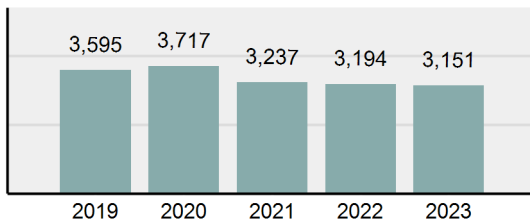

Arrest Overview

- Arrest total 1,666
- % change from 2022 5.31%
- Adult arrest total 1,526
- Juvenile arrest total 140
- Arrest rate per 100,000 population 3,004.67

Group "A" Offenses	Offenses		Arrests	
	# Reported	# Cleared	Adult	Juvenile
Murder	3	0	0	0
Negligent Manslaughter	0	0	0	0
Rape	27	3	1	0
Sodomy	1	0	0	0
Sexual Assault w/Obj	3	0	0	0
Fondling	60	9	5	1
Aggravated Assault	170	104	65	8
Simple Assault	549	248	128	1
Intimidation	122	38	18	0
Kidnapping	14	7	1	0
Incest	0	0	0	0
Statutory Rape	0	0	0	0
Human Trafficking, Commercial Sex Acts	0	0	0	0
Human Trafficking, Involuntary Servitude	0	0	0	0
Robbery	16	8	4	3
Burglary/Breaking and Entering	63	10	3	2
Larceny/Theft Offenses	739	191	152	19
Motor Vehicle Theft	73	6	2	0
Arson	3	1	0	0
Destruction Of Property	342	56	8	6
Counterfeiting/Forgery	25	9	2	0
Fraud Offenses	168	12	9	2
Embezzlement	0	0	0	0
Extortion/Blackmail	6	0	0	0
Bribery	0	0	0	0
Stolen Property Offenses	11	6	4	2
Drug/Narcotic Violations	482	378	327	27
Drug Equipment Violations	167	132	14	3
Gambling Offenses	0	0	0	0
Pornography/Obscene Material	31	5	2	0
Prostitution Offenses	12	4	1	0
Weapons Law Violations	56	29	11	2
Animal Cruelty	8	7	9	0
Total Group "A"	3,151	1,263	766	76

Total Offenses - 5 year trend