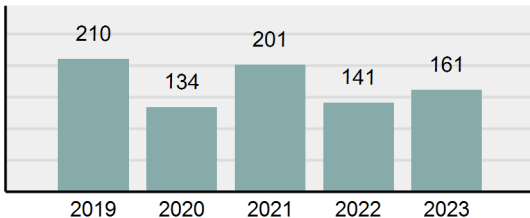

Total Arrests - 5 year trend

Group "B" Arrests	Arrests	
	Adult	Juvenile
Curfew/Loitering/Vagrancy Violations	0	0
Disorderly Conduct	0	0
DUI	10	0
Family Offenses, Nonviolent	1	0
Liquor Law Violations	2	0
Trespass of Real Property	0	0
All Other Offenses	18	5
Total Group "B"	31	5