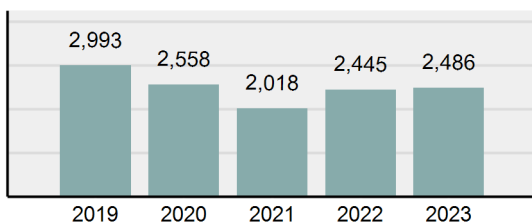

Total Arrests - 5 year trend

Group "B" Arrests	Arrests	
	Adult	Juvenile
Curfew/Loitering/Vagrancy Violations	0	0
Disorderly Conduct	25	3
DUI	371	6
Family Offenses, Nonviolent	30	3
Liquor Law Violations	28	7
Trespass of Real Property	37	1
All Other Offenses	579	63
Total Group "B"	1,070	83