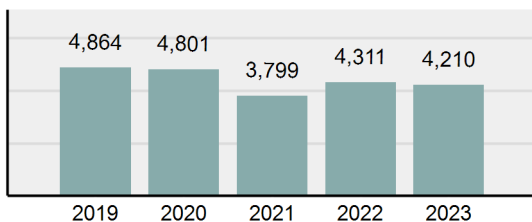

Arrest Overview

- Arrest total 2,486
- % change from 2022 1.68%
- Adult arrest total 2,231
- Juvenile arrest total 255
- Arrest rate per 100,000 population 2,633.61

Group "A" Offenses	Offenses		Arrests	
	# Reported	# Cleared	Adult	Juvenile
Murder	3	0	0	0
Negligent Manslaughter	0	0	0	0
Rape	37	6	2	0
Sodomy	1	0	0	0
Sexual Assault w/Obj	5	1	1	0
Fondling	92	19	8	2
Aggravated Assault	240	152	111	12
Simple Assault	677	334	170	10
Intimidation	134	42	20	1
Kidnapping	18	10	1	0
Incest	0	0	0	0
Statutory Rape	1	1	1	0
Human Trafficking, Commercial Sex Acts	0	0	0	0
Human Trafficking, Involuntary Servitude	0	0	0	0
Robbery	16	8	4	3
Burglary/Breaking and Entering	134	24	12	7
Larceny/Theft Offenses	827	215	162	31
Motor Vehicle Theft	90	18	3	8
Arson	6	2	0	1
Destruction Of Property	427	86	24	15
Counterfeiting/Forgery	32	10	3	0
Fraud Offenses	216	17	10	2
Embezzlement	0	0	0	0
Extortion/Blackmail	7	0	0	0
Bribery	0	0	0	0
Stolen Property Offenses	21	15	11	2
Drug/Narcotic Violations	752	627	548	54
Drug Equipment Violations	342	296	45	4
Gambling Offenses	0	0	0	0
Pornography/Obscene Material	44	16	2	15
Prostitution Offenses	12	4	1	0
Weapons Law Violations	67	38	12	5
Animal Cruelty	9	8	10	0
Total Group "A"	4,210	1,949	1,161	172

Total Offenses - 5 year trend