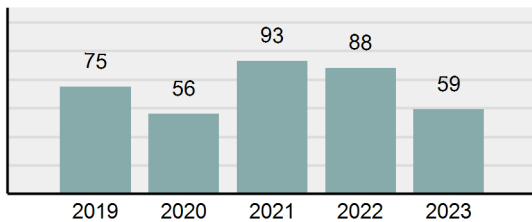

Population: 2,947
County: Twin Falls

Offense Overview

- Offense total 59
- % change from 2022 -32.95%
- # of cleared offenses 28
- Percent cleared 47.46%
- Group "A" crime rate per 100,000 population 2,002.04
- Summary-based reporting crime rate per 100,000 populated is calculated for other state crime comparisons only 576.86

Arrest Overview

- Arrest total 25
- % change from 2022 -50.98%
- Adult arrest total 21
- Juvenile arrest total 4
- Arrest rate per 100,000 population 848.32

Group "A" Offenses	Offenses		Arrests	
	# Reported	# Cleared	Adult	Juvenile
Murder	0	0	0	0
Negligent Manslaughter	0	0	0	0
Rape	0	0	0	0
Sodomy	0	0	0	0
Sexual Assault w/Obj	0	0	0	0
Fondling	6	0	0	0
Aggravated Assault	4	4	3	0
Simple Assault	8	5	1	0
Intimidation	5	1	1	0
Kidnapping	0	0	0	0
Incest	0	0	0	0
Statutory Rape	0	0	0	0
Human Trafficking, Commercial Sex Acts	0	0	0	0
Human Trafficking, Involuntary Servitude	0	0	0	0
Robbery	0	0	0	0
Burglary/Breaking and Entering	4	0	0	0
Larceny/Theft Offenses	7	4	1	3
Motor Vehicle Theft	2	2	0	1
Arson	0	0	0	0
Destruction Of Property	4	0	0	0
Counterfeiting/Forgery	0	0	0	0
Fraud Offenses	4	0	0	0
Embezzlement	0	0	0	0
Extortion/Blackmail	0	0	0	0
Bribery	0	0	0	0
Stolen Property Offenses	0	0	0	0
Drug/Narcotic Violations	7	6	6	0
Drug Equipment Violations	7	6	4	0
Gambling Offenses	0	0	0	0
Pornography/Obscene Material	0	0	0	0
Prostitution Offenses	0	0	0	0
Weapons Law Violations	1	0	0	0
Animal Cruelty	0	0	0	0
Total Group "A"	59	28	16	4

Total Offenses - 5 year trend