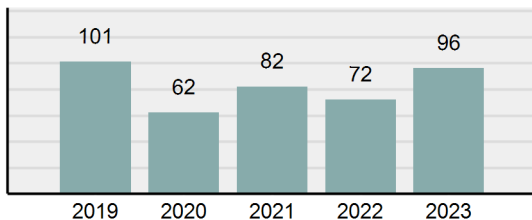

Total Arrests - 5 year trend

Group "B" Arrests	Arrests	
	Adult	Juvenile
Curfew/Loitering/Vagrancy Violations	0	0
Disorderly Conduct	0	2
DUI	13	0
Family Offenses, Nonviolent	0	0
Liquor Law Violations	1	0
Trespass of Real Property	0	0
All Other Offenses	18	4
Total Group "B"	32	6