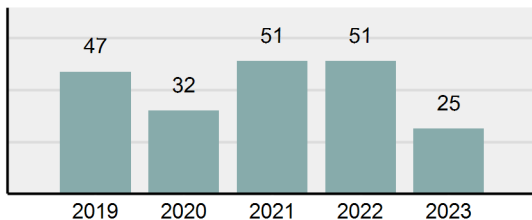

Total Arrests - 5 year trend

Group "B" Arrests	Arrests	
	Adult	Juvenile
Curfew/Loitering/Vagrancy Violations	0	0
Disorderly Conduct	0	0
DUI	2	0
Family Offenses, Nonviolent	0	0
Liquor Law Violations	1	0
Trespass of Real Property	0	0
All Other Offenses	2	0
Total Group "B"	5	0