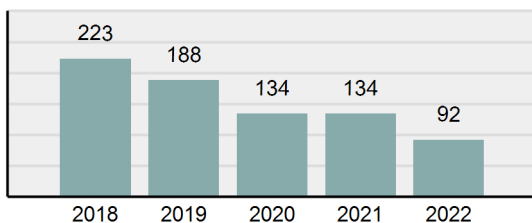

Total Offenses - 5 year trend

Total Arrests - 5 year trend

Group "B" Arrests	Arrests	
	Adult	Juvenile
Curfew/Loitering/Vagrancy Violations	0	0
Disorderly Conduct	1	0
DUI	59	1
Family Offenses, Nonviolent	1	0
Liquor Law Violations	3	0
Trespass of Real Property	4	0
All Other Offenses	2	2
Total Group "B"	70	3

Agency 2022 Crime Report

VALLEY County Sheriff's Office

Population: 8,542
County: Valley

Offense Overview

- Offense total 317
- % change from 2021 -9.17%
- # of cleared offenses 68
- Percent cleared 21.45%
- Group "A" crime rate per 100,000 population 3,711.07
- Summary-based reporting crime rate per 100,000 populated is calculated for other state crime comparisons only 1,041.91

Arrest Overview

- Arrest total 92
- % change from 2021 -31.34%
- Adult arrest total 92
- Juvenile arrest total 0
- Arrest rate per 100,000 population 1,077.03

Total Offenses - 5 year trend

Total Arrests - 5 year trend