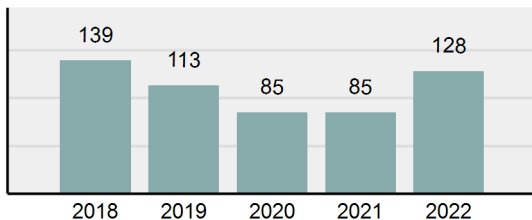

Arrest Overview

- Arrest total 128
- % change from 2021 50.59%
- Adult arrest total 114
- Juvenile arrest total 14
- Arrest rate per 100,000 population 3,194.41

Group "A" Offenses	Offenses		Arrests	
	# Reported	# Cleared	Adult	Juvenile
Murder	0	0	0	0
Negligent Manslaughter	0	0	0	0
Rape	2	2	2	0
Sodomy	0	0	0	0
Sexual Assault w/Obj	0	0	0	0
Fondling	8	3	1	0
Aggravated Assault	9	3	0	1
Simple Assault	33	14	11	1
Intimidation	9	0	0	0
Kidnapping	4	2	0	0
Incest	0	0	0	0
Statutory Rape	0	0	0	0
Human Trafficking, Commercial Sex Acts	0	0	0	0
Human Trafficking, Involuntary Servitude	0	0	0	0
Robbery	0	0	0	0
Burglary/Breaking and Entering	8	3	1	3
Larceny/Theft Offenses	39	10	3	1
Motor Vehicle Theft	7	1	0	0
Arson	0	0	0	0
Destruction Of Property	22	5	2	0
Counterfeiting/Forgery	1	0	0	0
Fraud Offenses	25	1	0	1
Embezzlement	0	0	0	0
Extortion/Blackmail	2	0	0	0
Bribery	0	0	0	0
Stolen Property Offenses	3	0	0	0
Drug/Narcotic Violations	28	21	19	1
Drug Equipment Violations	24	17	2	1
Gambling Offenses	0	0	0	0
Pornography/Obscene Material	1	1	0	0
Prostitution Offenses	0	0	0	0
Weapons Law Violations	9	8	2	2
Animal Cruelty	1	1	1	0
Total Group "A"	235	92	44	11

Total Offenses - 5 year trend

Total Arrests - 5 year trend

Group "B" Arrests	Arrests	
	Adult	Juvenile
Curfew/Loitering/Vagrancy Violations	0	0
Disorderly Conduct	1	0
DUI	59	1
Family Offenses, Nonviolent	1	0
Liquor Law Violations	3	0
Trespass of Real Property	4	0
All Other Offenses	2	2
Total Group "B"	70	3

Agency 2022 Crime Report

VALLEY County Sheriff's Office

Population: 8,542
County: Valley

Offense Overview

- Offense total 317
- % change from 2021 -9.17%
- # of cleared offenses 68
- Percent cleared 21.45%
- Group "A" crime rate per 100,000 population 3,711.07
- Summary-based reporting crime rate per 100,000 populated is calculated for other state crime comparisons only 1,041.91