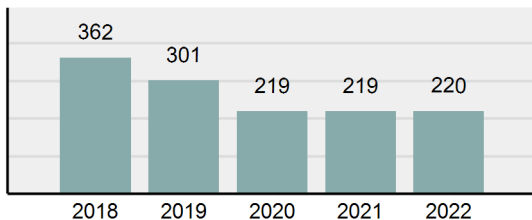

Agency 2022 Crime Report

Valley County Total

Population: 12,549
County: Valley

Offense Overview

- Offense total 552
- % change from 2021 -2.65%
- # of cleared offenses 160
- Percent cleared 28.99%
- Group "A" crime rate per 100,000 population 4,398.76
- Summary-based reporting crime rate per 100,000 populated is calculated for other state crime comparisons only 1,227.19

Arrest Overview

- Arrest total 220
- % change from 2021 0.46%
- Adult arrest total 206
- Juvenile arrest total 14
- Arrest rate per 100,000 population 1,753.13

Total Offenses - 5 year trend

Total Arrests - 5 year trend