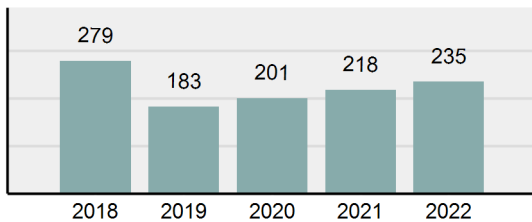

Population: 4,007
County: Valley

Offense Overview

- Offense total 235
- % change from 2021 7.8%
- # of cleared offenses 92
- Percent cleared 39.15%
- Group "A" crime rate per 100,000 population 5,864.74
- Summary-based reporting crime rate per 100,000 populated is calculated for other state crime comparisons only 1,622.16

Arrest Overview

- Arrest total 128
- % change from 2021 50.59%
- Adult arrest total 114
- Juvenile arrest total 14
- Arrest rate per 100,000 population 3,194.41

Group "A" Offenses	Offenses		Arrests	
	# Reported	# Cleared	Adult	Juvenile
Murder	0	0	0	0
Negligent Manslaughter	0	0	0	0
Rape	2	2	2	0
Sodomy	0	0	0	0
Sexual Assault w/Obj	0	0	0	0
Fondling	8	3	1	0
Aggravated Assault	9	3	0	1
Simple Assault	33	14	11	1
Intimidation	9	0	0	0
Kidnapping	4	2	0	0
Incest	0	0	0	0
Statutory Rape	0	0	0	0
Human Trafficking, Commercial Sex Acts	0	0	0	0
Human Trafficking, Involuntary Servitude	0	0	0	0
Robbery	0	0	0	0
Burglary/Breaking and Entering	8	3	1	3
Larceny/Theft Offenses	39	10	3	1
Motor Vehicle Theft	7	1	0	0
Arson	0	0	0	0
Destruction Of Property	22	5	2	0
Counterfeiting/Forgery	1	0	0	0
Fraud Offenses	25	1	0	1
Embezzlement	0	0	0	0
Extortion/Blackmail	2	0	0	0
Bribery	0	0	0	0
Stolen Property Offenses	3	0	0	0
Drug/Narcotic Violations	28	21	19	1
Drug Equipment Violations	24	17	2	1
Gambling Offenses	0	0	0	0
Pornography/Obscene Material	1	1	0	0
Prostitution Offenses	0	0	0	0
Weapons Law Violations	9	8	2	2
Animal Cruelty	1	1	1	0
Total Group "A"	235	92	44	11

Total Offenses - 5 year trend