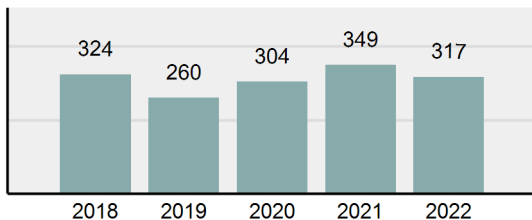

Total Offenses - 5 year trend

Total Arrests - 5 year trend

Group "B" Arrests	Arrests	
	Adult	Juvenile
Curfew/Loitering/Vagrancy Violations	0	0
Disorderly Conduct	1	0
DUI	59	1
Family Offenses, Nonviolent	1	0
Liquor Law Violations	3	0
Trespass of Real Property	4	0
All Other Offenses	2	2
Total Group "B"	70	3

Agency 2022 Crime Report

VALLEY County Sheriff's Office

Population: 8,542
County: Valley

Offense Overview

- Offense total 317
- % change from 2021 -9.17%
- # of cleared offenses 68
- Percent cleared 21.45%
- Group "A" crime rate per 100,000 population 3,711.07
- Summary-based reporting crime rate per 100,000 populated is calculated for other state crime comparisons only 1,041.91

Arrest Overview

- Arrest total 92
- % change from 2021 -31.34%
- Adult arrest total 92
- Juvenile arrest total 0
- Arrest rate per 100,000 population 1,077.03

Total Offenses - 5 year trend

Total Arrests - 5 year trend