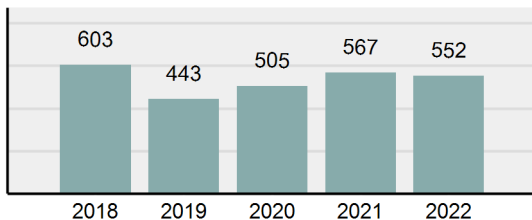

Agency 2022 Crime Report

Valley County Total

Population: 12,549
County: Valley

Offense Overview

- Offense total 552
- % change from 2021 -2.65%
- # of cleared offenses 160
- Percent cleared 28.99%
- Group "A" crime rate per 100,000 population 4,398.76
- Summary-based reporting crime rate per 100,000 populated is calculated for other state crime comparisons only 1,227.19

Arrest Overview

- Arrest total 220
- % change from 2021 0.46%
- Adult arrest total 206
- Juvenile arrest total 14
- Arrest rate per 100,000 population 1,753.13

Total Offenses - 5 year trend

Total Arrests - 5 year trend