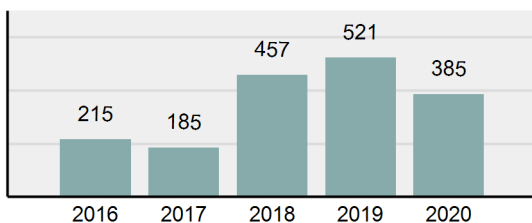

Total Arrests - 5 year trend

Group "B" Arrests	Arrests	
	Adult	Juvenile
Bad Checks	0	0
Curfew/Loitering/Vagrancy Violations	0	0
Disorderly Conduct	5	0
DUI	32	0
Drunkenness	1	0
Family Offenses, Nonviolent	0	0
Liquor Law Violations	7	1
Peeping Tom	0	0
Trespass of Real Property	2	0
All Other Offenses	204	2
Total Group "B"	251	3