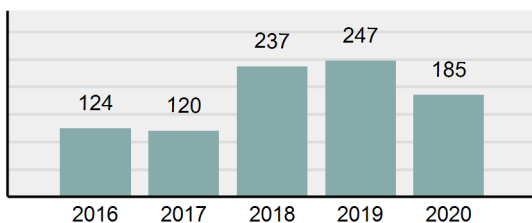

Agency 2020 Crime Report

WEISER Police Department

Population: 5,364
County: Washington

Offense Overview

- Offense Total 214
- % change from 2019 -12.65%
- # of cleared offenses 144
- Percent Cleared 67.29%
- Group "A" Crime Rate per 100,000 population 3,989.56
- Summary based reporting crime rate per 100,000 populated is calculated for other state crime comparisons only. 559.28

Arrest Overview

- Arrest Total 185
- % change from 2019 -25.1%
- Adult Arrest total 182
- Juvenile Arrest total 3
- Arrest Rate per 100,000 population 3,448.92

Total Offenses - 5 year trend

Total Arrests - 5 year trend

Agency 2020 Crime Report

WASHINGTON County Sheriff's Office

Population: 4,907
County: Washington

Offense Overview

- Offense Total 120
- % change from 2019 -7.69%
- # of cleared offenses 53
- Percent Cleared 44.17%
- Group "A" Crime Rate per 100,000 population 2,445.49
- Summary based reporting crime rate per 100,000 populated is calculated for other state crime comparisons only. 652.13

Agency 2020 Crime Report

Washington County Total

Population: 10,271
County: Washington

Offense Overview

- Offense Total 334
- % change from 2019 **-10.93%**
- # of cleared offenses 197
- Percent Cleared 58.98%
- Group "A" Crime Rate per 100,000 population 3,251.87
- Summary based reporting crime rate per 100,000 populated is calculated for other state crime comparisons only. 603.64