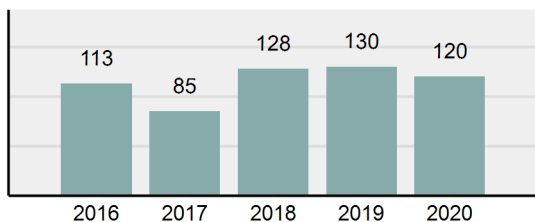

Agency 2020 Crime Report

WEISER Police Department

Population: 5,364
County: Washington

Offense Overview

- Offense Total 214
- % change from 2019 -12.65%
- # of cleared offenses 144
- Percent Cleared 67.29%
- Group "A" Crime Rate per 100,000 population 3,989.56
- Summary based reporting crime rate per 100,000 populated is calculated for other state crime comparisons only. 559.28

Agency 2020 Crime Report

WASHINGTON County Sheriff's Office

Population: 4,907
County: Washington

Offense Overview

- Offense Total 120
- % change from 2019 -7.69%
- # of cleared offenses 53
- Percent Cleared 44.17%
- Group "A" Crime Rate per 100,000 population 2,445.49
- Summary based reporting crime rate per 100,000 populated is calculated for other state crime comparisons only. 652.13

Arrest Overview

- Arrest Total 200
- % change from 2019 -27.01%
- Adult Arrest total 197
- Juvenile Arrest total 3
- Arrest Rate per 100,000 population 4,075.81

Total Offenses - 5 year trend

Total Arrests - 5 year trend