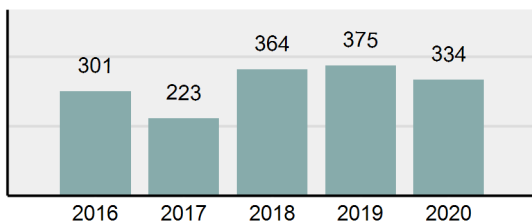

Offense Overview

- Offense Total 334
- % change from 2019 **-10.93%**
- # of cleared offenses 197
- Percent Cleared 58.98%
- Group "A" Crime Rate per 100,000 population 3,251.87
- Summary based reporting crime rate per 100,000 populated is calculated for other state crime comparisons only. 603.64

Arrest Overview

- Arrest Total 385
- % change from 2019 **-26.1%**
- Adult Arrest total 379
- Juvenile Arrest total 6
- Arrest Rate per 100,000 population 3,748.42

Group "A" Offenses	Offenses		Arrests	
	# Reported	# Cleared	Adult	Juvenile
Murder	0	0	0	0
Negligent Manslaughter	1	0	0	0
Rape	0	0	0	0
Sodomy	0	0	0	0
Sexual Assault w/Obj	0	0	0	0
Fondling	8	2	1	0
Aggravated Assault	22	15	12	0
Simple Assault	14	9	6	2
Intimidation	2	0	0	0
Kidnapping	2	1	1	0
Incest	0	0	0	0
Statutory Rape	0	0	0	0
Human Trafficking, Commercial Sex Acts	0	0	0	0
Human Trafficking, Involuntary Servitude	0	0	0	0
Robbery	0	0	0	0
Burglary/Breaking and Entering	9	2	2	0
Larceny/Theft Offenses	20	1	1	0
Motor Vehicle Theft	10	2	2	0
Arson	1	1	1	0
Destruction Of Property	15	8	2	1
Counterfeiting/Forgery	3	0	0	0
Fraud Offenses	4	0	0	0
Embezzlement	0	0	0	0
Extortion/Blackmail	0	0	0	0
Bribery	0	0	0	0
Stolen Property Offenses	3	2	1	0
Drug/Narcotic Violations	124	88	91	0
Drug Equipment Violations	92	63	7	0
Gambling Offenses	0	0	0	0
Pornography/Obscene Material	0	0	0	0
Prostitution Offenses	0	0	0	0
Weapons Law Violations	4	3	1	0
Animal Cruelty	0	0	0	0
Total Group "A"	334	197	128	3

Total Offenses - 5 year trend