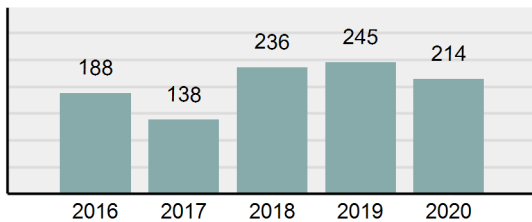

Agency 2020 Crime Report

WEISER Police Department

Population: 5,364
County: Washington

Offense Overview

- Offense Total 214
- % change from 2019 -12.65%
- # of cleared offenses 144
- Percent Cleared 67.29%
- Group "A" Crime Rate per 100,000 population 3,989.56
- Summary based reporting crime rate per 100,000 populated is calculated for other state crime comparisons only. 559.28

Arrest Overview

- Arrest Total 185
- % change from 2019 -25.1%
- Adult Arrest total 182
- Juvenile Arrest total 3
- Arrest Rate per 100,000 population 3,448.92

Total Offenses - 5 year trend

Total Arrests - 5 year trend

Agency 2020 Crime Report

WASHINGTON County Sheriff's Office

Population: 4,907
County: Washington

Offense Overview

- Offense Total 120
- % change from 2019 -7.69%
- # of cleared offenses 53
- Percent Cleared 44.17%
- Group "A" Crime Rate per 100,000 population 2,445.49
- Summary based reporting crime rate per 100,000 populated is calculated for other state crime comparisons only. 652.13

Agency 2020 Crime Report

Washington County Total

Population: 10,271
County: Washington

Offense Overview

- Offense Total 334
- % change from 2019 **-10.93%**
- # of cleared offenses 197
- Percent Cleared 58.98%
- Group "A" Crime Rate per 100,000 population 3,251.87
- Summary based reporting crime rate per 100,000 populated is calculated for other state crime comparisons only. 603.64