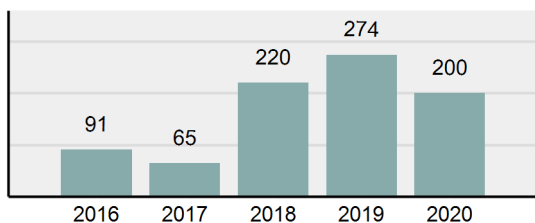

Agency 2020 Crime Report

WASHINGTON County Sheriff's Office

Population: 4,907
County: Washington

Offense Overview

- Offense Total 120
- % change from 2019 -7.69%
- # of cleared offenses 53
- Percent Cleared 44.17%
- Group "A" Crime Rate per 100,000 population 2,445.49
- Summary based reporting crime rate per 100,000 populated is calculated for other state crime comparisons only. 652.13

Arrest Overview

- Arrest Total 200
- % change from 2019 -27.01%
- Adult Arrest total 197
- Juvenile Arrest total 3
- Arrest Rate per 100,000 population 4,075.81

Total Offenses - 5 year trend

Total Arrests - 5 year trend