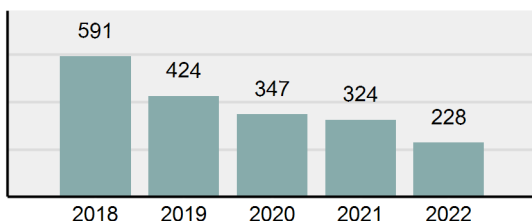

## Benewah County Total

Population: 10,211  
County: Benewah

### Offense Overview

- Offense total 385
- % change from 2021 -17.38%
- # of cleared offenses 219
- Percent cleared 56.88%
- Group "A" crime rate per 100,000 population 3,770.44
- Summary-based reporting crime rate per 100,000 populated is calculated for other state crime comparisons only 861.82

### Arrest Overview

- Arrest total 228
- % change from 2021 -29.63%
- Adult arrest total 189
- Juvenile arrest total 39
- Arrest rate per 100,000 population 2,232.89

Total Offenses - 5 year trend

Total Arrests - 5 year trend