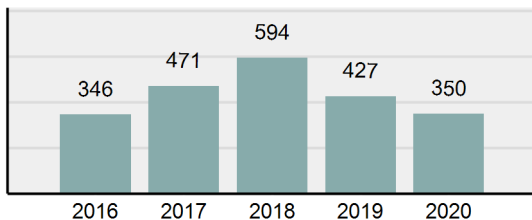

Agency 2020 Crime Report

Benewah County Total

Population: 9,368
County: Benewah

Offense Overview

- Offense Total 412
- % change from 2019 -12.53%
- # of cleared offenses 290
- Percent Cleared 70.39%
- Group "A" Crime Rate per 100,000 population 4,397.95
- Summary based reporting crime rate per 100,000 populated is calculated for other state crime comparisons only. 1,014.09

Arrest Overview

- Arrest Total 350
- % change from 2019 -18.03%
- Adult Arrest total 306
- Juvenile Arrest total 44
- Arrest Rate per 100,000 population 3,736.12

Total Offenses - 5 year trend

Total Arrests - 5 year trend