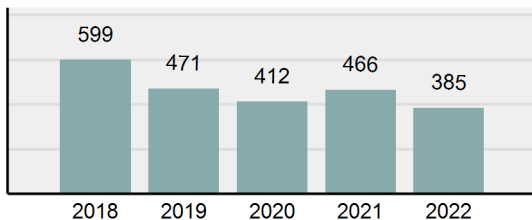

## Benewah County Total

Population: 10,211  
County: Benewah

### Offense Overview

- Offense total 385
- % change from 2021 -17.38%
- # of cleared offenses 219
- Percent cleared 56.88%
- Group "A" crime rate per 100,000 population 3,770.44
- Summary-based reporting crime rate per 100,000 populated is calculated for other state crime comparisons only 861.82

### Arrest Overview

- Arrest total 228
- % change from 2021 -29.63%
- Adult arrest total 189
- Juvenile arrest total 39
- Arrest rate per 100,000 population 2,232.89

Total Offenses - 5 year trend

Total Arrests - 5 year trend