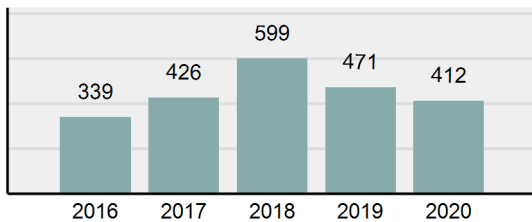

Agency 2020 Crime Report

Benewah County Total

Population: 9,368
County: Benewah

Offense Overview

- Offense Total 412
- % change from 2019 -12.53%
- # of cleared offenses 290
- Percent Cleared 70.39%
- Group "A" Crime Rate per 100,000 population 4,397.95
- Summary based reporting crime rate per 100,000 populated is calculated for other state crime comparisons only. 1,014.09

Arrest Overview

- Arrest Total 350
- % change from 2019 -18.03%
- Adult Arrest total 306
- Juvenile Arrest total 44
- Arrest Rate per 100,000 population 3,736.12

Total Offenses - 5 year trend

Total Arrests - 5 year trend