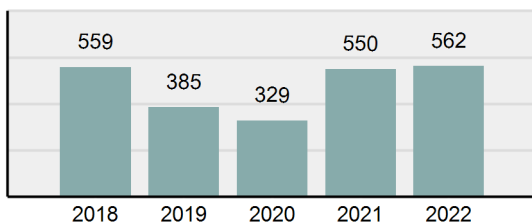

Total Arrests - 5 year trend

Group "B" Arrests	Arrests	
	Adult	Juvenile
Curfew/Loitering/Vagrancy Violations	0	0
Disorderly Conduct	13	7
DUI	115	1
Family Offenses, Nonviolent	1	0
Liquor Law Violations	8	1
Trespass of Real Property	7	3
All Other Offenses	204	11
Total Group "B"	348	23