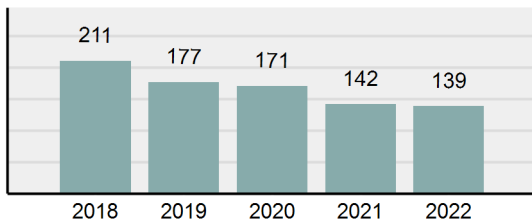

Agency 2022 Crime Report

SHELLEY Police Department

Population: 5,232
County: Bingham

Offense Overview

- Offense total 139
- % change from 2021 -2.11%
- # of cleared offenses 52
- Percent cleared 37.41%
- Group "A" crime rate per 100,000 population 2,656.73
- Summary-based reporting crime rate per 100,000 populated is calculated for other state crime comparisons only 917.43

Arrest Overview

- Arrest total 91
- % change from 2021 26.39%
- Adult arrest total 77
- Juvenile arrest total 14
- Arrest rate per 100,000 population 1,739.30

Total Offenses - 5 year trend