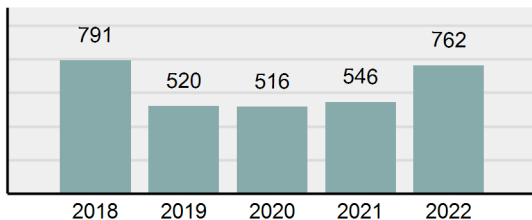

### Offense Overview

- Offense total 1,059
- % change from 2021 **22.29%**
- # of cleared offenses 544
- Percent cleared 51.37%
- Group "A" crime rate per 100,000 population 8,514.92
- Summary-based reporting crime rate per 100,000 populated is calculated for other state crime comparisons only 2,637.29

### Arrest Overview

- Arrest total 762
- % change from 2021 **39.56%**
- Adult arrest total 600
- Juvenile arrest total 162
- Arrest rate per 100,000 population 6,126.88

Group "A" Offenses	Offenses		Arrests	
	# Reported	# Cleared	Adult	Juvenile
Murder	1	1	1	0
Negligent Manslaughter	0	0	0	0
Rape	5	2	1	0
Sodomy	0	0	0	0
Sexual Assault w/Obj	0	0	0	0
Fondling	14	1	1	0
Aggravated Assault	36	34	20	2
Simple Assault	161	94	41	13
Intimidation	16	8	1	6
Kidnapping	1	1	1	0
Incest	0	0	0	0
Statutory Rape	1	0	0	0
Human Trafficking, Commercial Sex Acts	0	0	0	0
Human Trafficking, Involuntary Servitude	0	0	0	0
Robbery	1	0	0	0
Burglary/Breaking and Entering	96	32	23	19
Larceny/Theft Offenses	163	46	17	25
Motor Vehicle Theft	22	8	2	0
Arson	4	2	2	0
Destruction Of Property	172	38	13	18
Counterfeiting/Forgery	7	1	1	0
Fraud Offenses	22	3	0	0
Embezzlement	0	0	0	0
Extortion/Blackmail	1	0	0	0
Bribery	0	0	0	0
Stolen Property Offenses	4	3	1	0
Drug/Narcotic Violations	166	136	116	13
Drug Equipment Violations	152	127	33	6
Gambling Offenses	0	0	0	0
Pornography/Obscene Material	1	0	0	0
Prostitution Offenses	0	0	0	0
Weapons Law Violations	13	7	3	0
Animal Cruelty	0	0	0	0
<b>Total Group "A"</b>	<b>1,059</b>	<b>544</b>	<b>277</b>	<b>102</b>

**Total Offenses - 5 year trend**

**Total Arrests - 5 year trend**

Group "B" Arrests	Arrests	
	Adult	Juvenile
Curfew/Loitering/Vagrancy Violations	0	0
Disorderly Conduct	25	12
DUI	85	1
Family Offenses, Nonviolent	3	0
Liquor Law Violations	10	0
Trespass of Real Property	4	0
All Other Offenses	196	47
<b>Total Group "B"</b>	<b>323</b>	<b>60</b>

## Bingham County Total

Population: 49,271  
County: Bingham