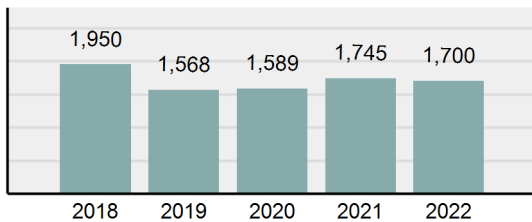

Arrest Overview

- Arrest total 1,415
- % change from 2021 21.15%
- Adult arrest total 1,177
- Juvenile arrest total 238
- Arrest rate per 100,000 population 2,871.87

Group "A" Offenses	Offenses		Arrests	
	# Reported	# Cleared	Adult	Juvenile
Murder	1	1	1	0
Negligent Manslaughter	0	0	0	0
Rape	10	4	2	0
Sodomy	0	0	0	0
Sexual Assault w/Obj	0	0	0	0
Fondling	39	10	4	0
Aggravated Assault	56	48	31	2
Simple Assault	249	145	57	19
Intimidation	24	13	4	7
Kidnapping	3	3	3	0
Incest	0	0	0	0
Statutory Rape	1	0	0	0
Human Trafficking, Commercial Sex Acts	0	0	0	0
Human Trafficking, Involuntary Servitude	0	0	0	0
Robbery	1	0	0	0
Burglary/Breaking and Entering	145	45	30	32
Larceny/Theft Offenses	274	71	29	38
Motor Vehicle Theft	49	20	4	4
Arson	5	3	2	0
Destruction Of Property	247	60	26	21
Counterfeiting/Forgery	11	2	1	0
Fraud Offenses	44	3	0	0
Embezzlement	0	0	0	0
Extortion/Blackmail	1	0	0	0
Bribery	0	0	0	0
Stolen Property Offenses	9	6	3	1
Drug/Narcotic Violations	273	232	213	17
Drug Equipment Violations	236	200	41	6
Gambling Offenses	0	0	0	0
Pornography/Obscene Material	3	0	0	0
Prostitution Offenses	0	0	0	0
Weapons Law Violations	19	9	5	0
Animal Cruelty	0	0	0	0
Total Group "A"	1,700	875	456	147

Total Offenses - 5 year trend