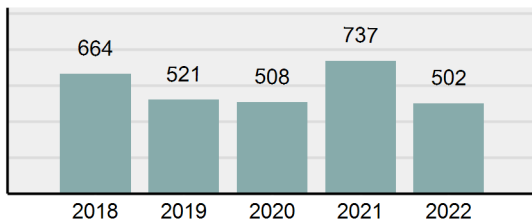

Offense Overview

- Offense total 502
- % change from 2021 -31.89%
- # of cleared offenses 279
- Percent cleared 55.58%
- Group "A" crime rate per 100,000 population 1,588.51
- Summary-based reporting crime rate per 100,000 populated is calculated for other state crime comparisons only 522.12

Arrest Overview

- Arrest total 562
- % change from 2021 2.18%
- Adult arrest total 500
- Juvenile arrest total 62
- Arrest rate per 100,000 population 1,778.37

Group "A" Offenses	Offenses		Arrests	
	# Reported	# Cleared	Adult	Juvenile
Murder	0	0	0	0
Negligent Manslaughter	0	0	0	0
Rape	4	2	1	0
Sodomy	0	0	0	0
Sexual Assault w/Obj	0	0	0	0
Fondling	22	9	3	0
Aggravated Assault	17	13	10	0
Simple Assault	70	46	15	6
Intimidation	7	5	3	1
Kidnapping	2	2	2	0
Incest	0	0	0	0
Statutory Rape	0	0	0	0
Human Trafficking, Commercial Sex Acts	0	0	0	0
Human Trafficking, Involuntary Servitude	0	0	0	0
Robbery	0	0	0	0
Burglary/Breaking and Entering	38	10	5	10
Larceny/Theft Offenses	82	17	9	12
Motor Vehicle Theft	23	12	2	4
Arson	1	1	0	0
Destruction Of Property	55	20	11	3
Counterfeiting/Forgery	2	1	0	0
Fraud Offenses	13	0	0	0
Embezzlement	0	0	0	0
Extortion/Blackmail	0	0	0	0
Bribery	0	0	0	0
Stolen Property Offenses	4	3	2	1
Drug/Narcotic Violations	87	78	81	2
Drug Equipment Violations	67	58	6	0
Gambling Offenses	0	0	0	0
Pornography/Obscene Material	2	0	0	0
Prostitution Offenses	0	0	0	0
Weapons Law Violations	6	2	2	0
Animal Cruelty	0	0	0	0
Total Group "A"	502	279	152	39

Total Offenses - 5 year trend