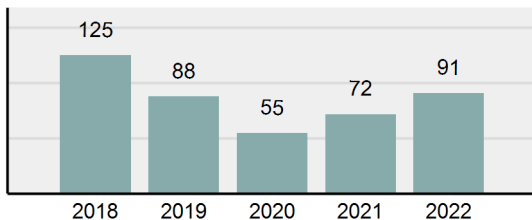

## SHELLEY Police Department

Population: 5,232  
County: Bingham

### Offense Overview

- Offense total 139
- % change from 2021 -2.11%
- # of cleared offenses 52
- Percent cleared 37.41%
- Group "A" crime rate per 100,000 population 2,656.73
- Summary-based reporting crime rate per 100,000 populated is calculated for other state crime comparisons only 917.43

### Arrest Overview

- Arrest total 91
- % change from 2021 26.39%
- Adult arrest total 77
- Juvenile arrest total 14
- Arrest rate per 100,000 population 1,739.30

Total Offenses - 5 year trend

Total Arrests - 5 year trend