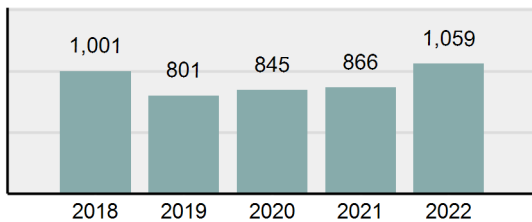

- Offense total 1,059
- % change from 2021 **22.29%**
- # of cleared offenses 544
- Percent cleared 51.37%
- Group "A" crime rate per 100,000 population 8,514.92
- Summary-based reporting crime rate per 100,000 populated is calculated for other state crime comparisons only 2,637.29

Arrest Overview

- Arrest total 762
- % change from 2021 **39.56%**
- Adult arrest total 600
- Juvenile arrest total 162
- Arrest rate per 100,000 population 6,126.88

Group "A" Offenses	Offenses		Arrests	
	# Reported	# Cleared	Adult	Juvenile
Murder	1	1	1	0
Negligent Manslaughter	0	0	0	0
Rape	5	2	1	0
Sodomy	0	0	0	0
Sexual Assault w/Obj	0	0	0	0
Fondling	14	1	1	0
Aggravated Assault	36	34	20	2
Simple Assault	161	94	41	13
Intimidation	16	8	1	6
Kidnapping	1	1	1	0
Incest	0	0	0	0
Statutory Rape	1	0	0	0
Human Trafficking, Commercial Sex Acts	0	0	0	0
Human Trafficking, Involuntary Servitude	0	0	0	0
Robbery	1	0	0	0
Burglary/Breaking and Entering	96	32	23	19
Larceny/Theft Offenses	163	46	17	25
Motor Vehicle Theft	22	8	2	0
Arson	4	2	2	0
Destruction Of Property	172	38	13	18
Counterfeiting/Forgery	7	1	1	0
Fraud Offenses	22	3	0	0
Embezzlement	0	0	0	0
Extortion/Blackmail	1	0	0	0
Bribery	0	0	0	0
Stolen Property Offenses	4	3	1	0
Drug/Narcotic Violations	166	136	116	13
Drug Equipment Violations	152	127	33	6
Gambling Offenses	0	0	0	0
Pornography/Obscene Material	1	0	0	0
Prostitution Offenses	0	0	0	0
Weapons Law Violations	13	7	3	0
Animal Cruelty	0	0	0	0
Total Group "A"	1,059	544	277	102

Total Offenses - 5 year trend