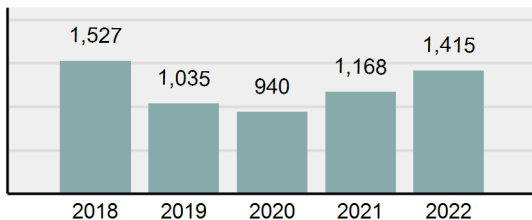

Total Arrests - 5 year trend

Group "B" Arrests	Arrests	
	Adult	Juvenile
Curfew/Loitering/Vagrancy Violations	0	0
Disorderly Conduct	38	23
DUI	227	2
Family Offenses, Nonviolent	4	0
Liquor Law Violations	20	1
Trespass of Real Property	12	3
All Other Offenses	420	62
Total Group "B"	721	91