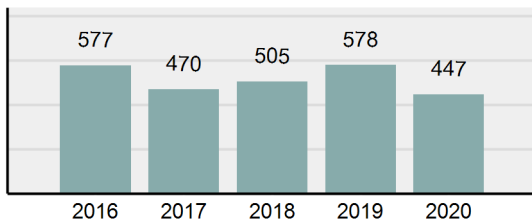

Total Arrests - 5 year trend

Group "A" Offenses	Offenses		Arrests	
	# Reported	# Cleared	Adult	Juvenile
Murder	1	1	0	0
Negligent Manslaughter	0	0	0	0
Rape	3	1	1	0
Sodomy	0	0	0	0
Sexual Assault w/Obj	0	0	0	0
Fondling	7	5	4	0
Aggravated Assault	30	20	17	0
Simple Assault	33	25	6	1
Intimidation	11	2	0	0
Kidnapping	2	2	1	0
Incest	0	0	0	0
Statutory Rape	0	0	0	0
Human Trafficking, Commercial Sex Acts	0	0	0	0
Human Trafficking, Involuntary Servitude	0	0	0	0
Robbery	1	0	1	0
Burglary/Breaking and Entering	25	10	12	5
Larceny/Theft Offenses	44	11	4	2
Motor Vehicle Theft	7	3	0	0
Arson	1	1	0	1
Destruction Of Property	46	11	4	0
Counterfeiting/Forgery	1	0	0	0
Fraud Offenses	17	5	6	0
Embezzlement	0	0	0	0
Extortion/Blackmail	0	0	1	1
Bribery	0	0	0	0
Stolen Property Offenses	5	4	0	0
Drug/Narcotic Violations	105	101	74	8
Drug Equipment Violations	77	75	13	2
Gambling Offenses	0	0	0	0
Pornography/Obscene Material	0	0	0	0
Prostitution Offenses	0	0	0	0
Weapons Law Violations	4	4	2	0
Animal Cruelty	0	0	0	0
Total Group "A"	420	281	146	20

Group "B" Arrests	Arrests	
	Adult	Juvenile
Bad Checks	2	0
Curfew/Loitering/Vagrancy Violations	0	0
Disorderly Conduct	4	0
DUI	163	9
Drunkenness	0	0
Family Offenses, Nonviolent	0	0
Liquor Law Violations	26	32
Peeping Tom	0	0
Trespass of Real Property	4	0
All Other Offenses	32	9
Total Group "B"	231	50