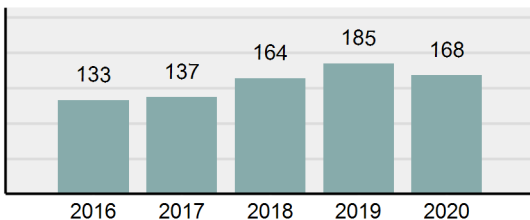

Total Arrests - 5 year trend

Group "A" Offenses	Offenses		Arrests	
	# Reported	# Cleared	Adult	Juvenile
Murder	0	0	0	0
Negligent Manslaughter	0	0	0	0
Rape	2	0	0	0
Sodomy	0	0	0	0
Sexual Assault w/Obj	0	0	0	0
Fondling	1	0	0	0
Aggravated Assault	11	5	4	0
Simple Assault	10	8	1	0
Intimidation	6	0	0	0
Kidnapping	1	1	0	0
Incest	0	0	0	0
Statutory Rape	0	0	0	0
Human Trafficking, Commercial Sex Acts	0	0	0	0
Human Trafficking, Involuntary Servitude	0	0	0	0
Robbery	0	0	1	0
Burglary/Breaking and Entering	8	3	4	0
Larceny/Theft Offenses	4	1	0	0
Motor Vehicle Theft	0	0	0	0
Arson	1	1	0	1
Destruction Of Property	14	3	1	0
Counterfeiting/Forgery	1	0	0	0
Fraud Offenses	7	0	0	0
Embezzlement	0	0	0	0
Extortion/Blackmail	0	0	0	0
Bribery	0	0	0	0
Stolen Property Offenses	4	3	0	0
Drug/Narcotic Violations	55	55	48	3
Drug Equipment Violations	44	44	9	2
Gambling Offenses	0	0	0	0
Pornography/Obscene Material	0	0	0	0
Prostitution Offenses	0	0	0	0
Weapons Law Violations	1	1	0	0
Animal Cruelty	0	0	0	0
Total Group "A"	170	125	68	6

Group "B" Arrests	Arrests	
	Adult	Juvenile
Bad Checks	0	0
Curfew/Loitering/Vagrancy Violations	0	0
Disorderly Conduct	2	0
DUI	57	6
Drunkenness	0	0
Family Offenses, Nonviolent	0	0
Liquor Law Violations	3	5
Peeping Tom	0	0
Trespass of Real Property	0	0
All Other Offenses	19	2
Total Group "B"	81	13