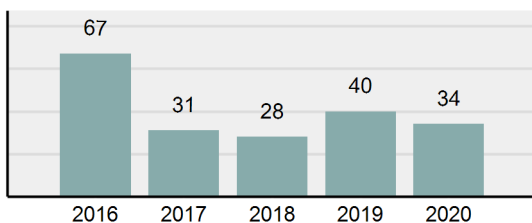

## BELLEVUE MARSHAL

Population: 2,471  
County: Blaine

### Offense Overview

- Offense Total 45
- % change from 2019 -11.76%
- # of cleared offenses 27
- Percent Cleared 60%
- Group "A" Crime Rate per 100,000 population 1,821.13
- Summary based reporting crime rate per 100,000 populated is calculated for other state crime comparisons only. 728.45

### Arrest Overview

- Arrest Total 34
- % change from 2019 -15%
- Adult Arrest total 28
- Juvenile Arrest total 6
- Arrest Rate per 100,000 population 1,375.96

**Total Offenses - 5 year trend**

**Total Arrests - 5 year trend**