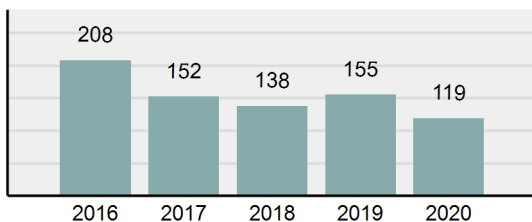

Population: 8,778
County: Blaine

Offense Overview

- Offense Total 119
- % change from 2019 **-23.23%**
- # of cleared offenses 80
- Percent Cleared 67.23%
- Group "A" Crime Rate per 100,000 population 1,355.66
- Summary based reporting crime rate per 100,000 populated is calculated for other state crime comparisons only. 353.16

Arrest Overview

- Arrest Total 147
- % change from 2019 **-32.88%**
- Adult Arrest total 104
- Juvenile Arrest total 43
- Arrest Rate per 100,000 population 1,674.64

Group "A" Offenses	Offenses		Arrests	
	# Reported	# Cleared	Adult	Juvenile
Murder	0	0	0	0
Negligent Manslaughter	0	0	0	0
Rape	1	1	1	0
Sodomy	0	0	0	0
Sexual Assault w/Obj	0	0	0	0
Fondling	4	3	3	0
Aggravated Assault	8	6	6	0
Simple Assault	9	9	4	1
Intimidation	1	0	0	0
Kidnapping	1	1	1	0
Incest	0	0	0	0
Statutory Rape	0	0	0	0
Human Trafficking, Commercial Sex Acts	0	0	0	0
Human Trafficking, Involuntary Servitude	0	0	0	0
Robbery	1	0	0	0
Burglary/Breaking and Entering	4	3	6	4
Larceny/Theft Offenses	13	4	2	1
Motor Vehicle Theft	4	1	0	0
Arson	0	0	0	0
Destruction Of Property	19	2	1	0
Counterfeiting/Forgery	0	0	0	0
Fraud Offenses	4	2	3	0
Embezzlement	0	0	0	0
Extortion/Blackmail	0	0	1	1
Bribery	0	0	0	0
Stolen Property Offenses	0	0	0	0
Drug/Narcotic Violations	31	29	14	5
Drug Equipment Violations	18	18	2	0
Gambling Offenses	0	0	0	0
Pornography/Obscene Material	0	0	0	0
Prostitution Offenses	0	0	0	0
Weapons Law Violations	1	1	0	0
Animal Cruelty	0	0	0	0
Total Group "A"	119	80	44	12

Total Offenses - 5 year trend