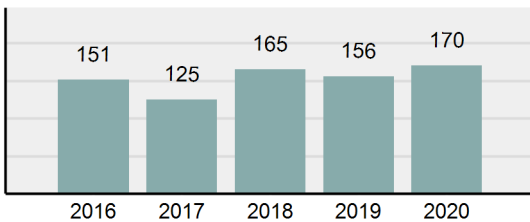

Agency 2020 Crime Report

BLAINE County Sheriff's Office

Population: 7,778
County: Blaine

Offense Overview

- Offense Total 170
- % change from 2019 **8.97%**
- # of cleared offenses 125
- Percent Cleared 73.53%
- Group "A" Crime Rate per 100,000 population 2,185.65
- Summary based reporting crime rate per 100,000 populated is calculated for other state crime comparisons only. 334.28

Arrest Overview

- Arrest Total 168
- % change from 2019 **-9.19%**
- Adult Arrest total 149
- Juvenile Arrest total 19
- Arrest Rate per 100,000 population 2,159.94

Total Offenses - 5 year trend