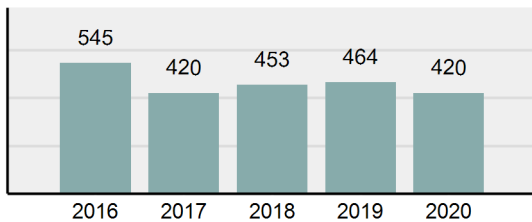

Agency 2020 Crime Report

Blaine County Total

Population: 23,394
County: Blaine

Offense Overview

- Offense Total 420
- % change from 2019 -9.48%
- # of cleared offenses 281
- Percent Cleared 66.9%
- Group "A" Crime Rate per 100,000 population 1,795.33
- Summary based reporting crime rate per 100,000 populated is calculated for other state crime comparisons only. 478.76

Arrest Overview

- Arrest Total 447
- % change from 2019 -22.66%
- Adult Arrest total 377
- Juvenile Arrest total 70
- Arrest Rate per 100,000 population 1,910.75

Total Offenses - 5 year trend