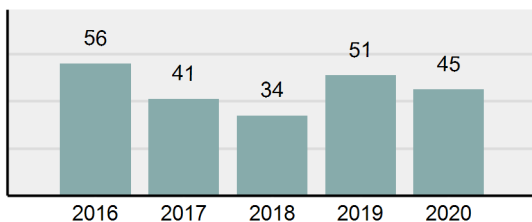

Agency 2020 Crime Report

BELLEVUE MARSHAL

Population: 2,471
County: Blaine

Offense Overview

- Offense Total 45
- % change from 2019 -11.76%
- # of cleared offenses 27
- Percent Cleared 60%
- Group "A" Crime Rate per 100,000 population 1,821.13
- Summary based reporting crime rate per 100,000 populated is calculated for other state crime comparisons only. 728.45

Arrest Overview

- Arrest Total 34
- % change from 2019 -15%
- Adult Arrest total 28
- Juvenile Arrest total 6
- Arrest Rate per 100,000 population 1,375.96

Total Offenses - 5 year trend