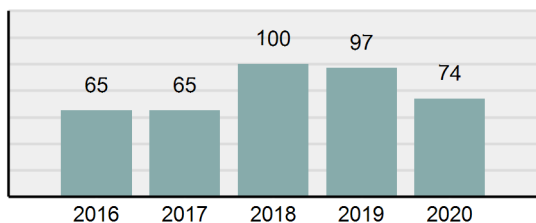

### Offense Overview

- Offense Total 62
- % change from 2019 -3.13%
- # of cleared offenses 33
- Percent Cleared 53.23%
- Group "A" Crime Rate per 100,000 population 2,158.77
- Summary based reporting crime rate per 100,000 populated is calculated for other state crime comparisons only. 1,149.03

### Arrest Overview

- Arrest Total 74
- % change from 2019 -23.71%
- Adult Arrest total 72
- Juvenile Arrest total 2
- Arrest Rate per 100,000 population 2,576.60

**Total Offenses - 5 year trend**

**Total Arrests - 5 year trend**