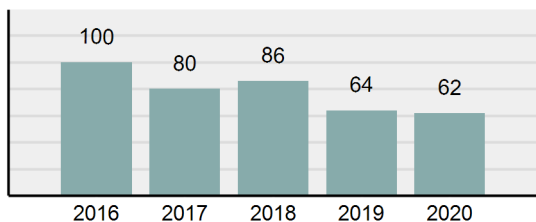

Agency 2020 Crime Report

KETCHUM Police Department

Population: 2,872
County: Blaine

Offense Overview

- Offense Total 62
- % change from 2019 -3.13%
- # of cleared offenses 33
- Percent Cleared 53.23%
- Group "A" Crime Rate per 100,000 population 2,158.77
- Summary based reporting crime rate per 100,000 populated is calculated for other state crime comparisons only. 1,149.03

Arrest Overview

- Arrest Total 74
- % change from 2019 -23.71%
- Adult Arrest total 72
- Juvenile Arrest total 2
- Arrest Rate per 100,000 population 2,576.60

Total Offenses - 5 year trend