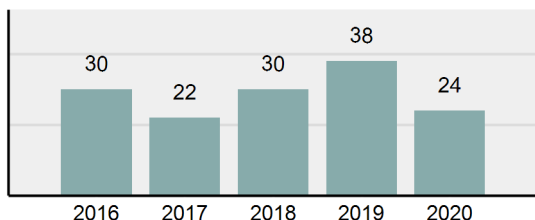

Agency 2020 Crime Report

SUN VALLEY Police Department

Population: 1,495
County: Blaine

Offense Overview

- Offense Total 24
- % change from 2019 -36.84%
- # of cleared offenses 16
- Percent Cleared 66.67%
- Group "A" Crime Rate per 100,000 population 1,605.35
- Summary based reporting crime rate per 100,000 populated is calculated for other state crime comparisons only. 267.56

Arrest Overview

- Arrest Total 24
- % change from 2019 -35.14%
- Adult Arrest total 24
- Juvenile Arrest total 0
- Arrest Rate per 100,000 population 1,605.35

Total Offenses - 5 year trend