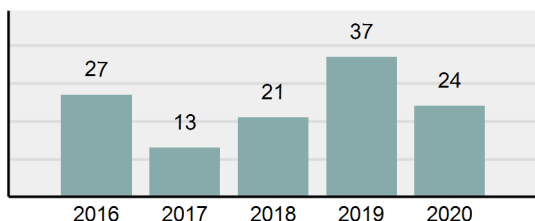

Total Arrests - 5 year trend

Group "A" Offenses	Offenses		Arrests	
	# Reported	# Cleared	Adult	Juvenile
Murder	0	0	0	0
Negligent Manslaughter	0	0	0	0
Rape	0	0	0	0
Sodomy	0	0	0	0
Sexual Assault w/Obj	0	0	0	0
Fondling	0	0	0	0
Aggravated Assault	0	0	0	0
Simple Assault	4	3	0	0
Intimidation	0	0	0	0
Kidnapping	0	0	0	0
Incest	0	0	0	0
Statutory Rape	0	0	0	0
Human Trafficking, Commercial Sex Acts	0	0	0	0
Human Trafficking, Involuntary Servitude	0	0	0	0
Robbery	0	0	0	0
Burglary/Breaking and Entering	2	0	0	0
Larceny/Theft Offenses	2	0	0	0
Motor Vehicle Theft	0	0	0	0
Arson	0	0	0	0
Destruction Of Property	3	3	2	0
Counterfeiting/Forgery	0	0	0	0
Fraud Offenses	2	1	1	0
Embezzlement	0	0	0	0
Extortion/Blackmail	0	0	0	0
Bribery	0	0	0	0
Stolen Property Offenses	0	0	0	0
Drug/Narcotic Violations	6	5	4	0
Drug Equipment Violations	5	4	0	0
Gambling Offenses	0	0	0	0
Pornography/Obscene Material	0	0	0	0
Prostitution Offenses	0	0	0	0
Weapons Law Violations	0	0	0	0
Animal Cruelty	0	0	0	0
Total Group "A"	24	16	7	0

Group "B" Arrests	Arrests	
	Adult	Juvenile
Bad Checks	0	0
Curfew/Loitering/Vagrancy Violations	0	0
Disorderly Conduct	0	0
DUI	16	0
Drunkenness	0	0
Family Offenses, Nonviolent	0	0
Liquor Law Violations	0	0
Peeping Tom	0	0
Trespass of Real Property	0	0
All Other Offenses	1	0
Total Group "B"	17	0