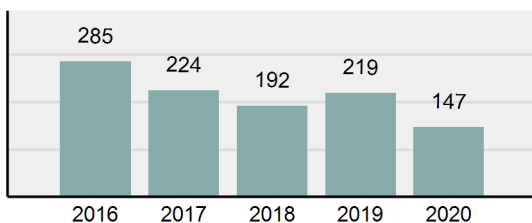

Total Arrests - 5 year trend

Group "B" Arrests	Arrests	
	Adult	Juvenile
Bad Checks	2	0
Curfew/Loitering/Vagrancy Violations	0	0
Disorderly Conduct	1	0
DUI	29	2
Drunkenness	0	0
Family Offenses, Nonviolent	0	0
Liquor Law Violations	22	25
Peeping Tom	0	0
Trespass of Real Property	1	0
All Other Offenses	5	4
Total Group "B"	60	31