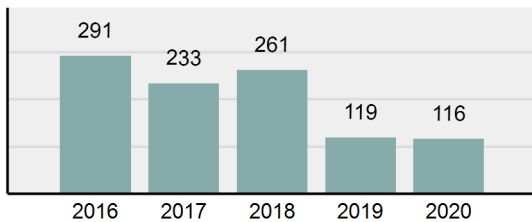

Agency 2020 Crime Report

PONDERAY Police Department

Population: 1,170
County: Bonner

Offense Overview

- Offense Total 116
- % change from 2019 -2.52%
- # of cleared offenses 95
- Percent Cleared 81.9%
- Group "A" Crime Rate per 100,000 population 9,914.53
- Summary based reporting crime rate per 100,000 populated is calculated for other state crime comparisons only. 2,393.16

Arrest Overview

- Arrest Total 167
- % change from 2019 16.78%
- Adult Arrest total 158
- Juvenile Arrest total 9
- Arrest Rate per 100,000 population 14,273.50

Total Offenses - 5 year trend

Total Arrests - 5 year trend