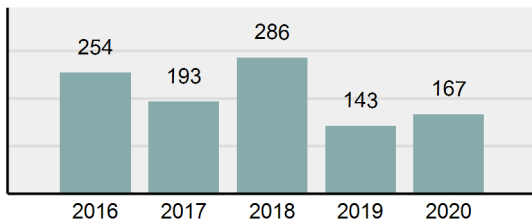

Agency 2020 Crime Report

PONDERAY Police Department

Population: 1,170
County: Bonner

Offense Overview

- Offense Total 116
- % change from 2019 -2.52%
- # of cleared offenses 95
- Percent Cleared 81.9%
- Group "A" Crime Rate per 100,000 population 9,914.53
- Summary based reporting crime rate per 100,000 populated is calculated for other state crime comparisons only. 2,393.16

Arrest Overview

- Arrest Total 167
- % change from 2019 16.78%
- Adult Arrest total 158
- Juvenile Arrest total 9
- Arrest Rate per 100,000 population 14,273.50

Total Offenses - 5 year trend

Total Arrests - 5 year trend