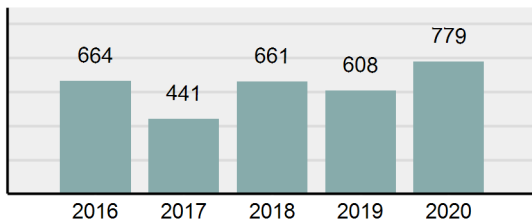

Agency 2020 Crime Report

BONNER County Sheriff's Office

Population: 34,465
County: Bonner

Offense Overview

- Offense Total 1,124
- % change from 2019 **22.84%**
- # of cleared offenses 595
- Percent Cleared 52.94%
- Group "A" Crime Rate per 100,000 population 3,261.28
- Summary based reporting crime rate per 100,000 populated is calculated for other state crime comparisons only. 1,024.23

Arrest Overview

- Arrest Total 779
- % change from 2019 **28.13%**
- Adult Arrest total 760
- Juvenile Arrest total 19
- Arrest Rate per 100,000 population 2,260.26

Total Offenses - 5 year trend

Total Arrests - 5 year trend