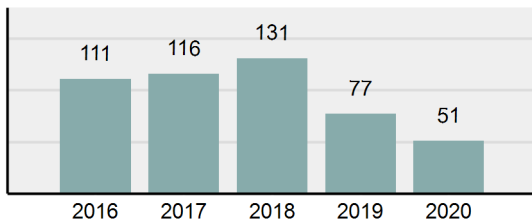

Agency 2020 Crime Report

PRIEST RIVER Police Department

Population: 1,911
County: Bonner

Offense Overview

- Offense Total 51
- % change from 2019 -33.77%
- # of cleared offenses 40
- Percent Cleared 78.43%
- Group "A" Crime Rate per 100,000 population 2,668.76
- Summary based reporting crime rate per 100,000 populated is calculated for other state crime comparisons only. 1,255.89

Arrest Overview

- Arrest Total 55
- % change from 2019 -32.1%
- Adult Arrest total 51
- Juvenile Arrest total 4
- Arrest Rate per 100,000 population 2,878.07

Total Offenses - 5 year trend

Total Arrests - 5 year trend