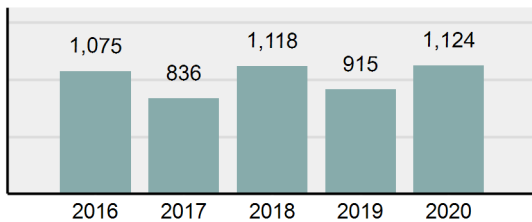

Agency 2020 Crime Report

BONNER County Sheriff's Office

Population: 34,465
County: Bonner

Offense Overview

- Offense Total 1,124
- % change from 2019 **22.84%**
- # of cleared offenses 595
- Percent Cleared 52.94%
- Group "A" Crime Rate per 100,000 population 3,261.28
- Summary based reporting crime rate per 100,000 populated is calculated for other state crime comparisons only. 1,024.23

Arrest Overview

- Arrest Total 779
- % change from 2019 **28.13%**
- Adult Arrest total 760
- Juvenile Arrest total 19
- Arrest Rate per 100,000 population 2,260.26

Total Offenses - 5 year trend