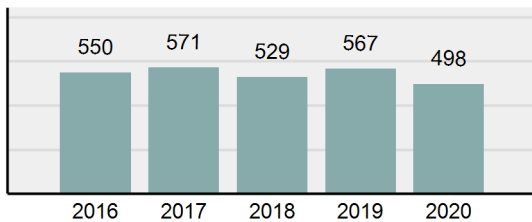

Agency 2020 Crime Report

SANDPOINT Police Department

Population: 9,111
County: Bonner

Offense Overview

- Offense Total 498
- % change from 2019 -12.17%
- # of cleared offenses 195
- Percent Cleared 39.16%
- Group "A" Crime Rate per 100,000 population 5,465.92
- Summary based reporting crime rate per 100,000 populated is calculated for other state crime comparisons only. 1,986.61

Arrest Overview

- Arrest Total 341
- % change from 2019 -20.88%
- Adult Arrest total 292
- Juvenile Arrest total 49
- Arrest Rate per 100,000 population 3,742.73

Total Offenses - 5 year trend

Total Arrests - 5 year trend