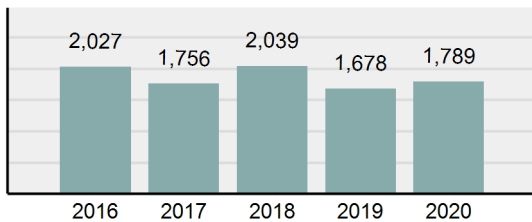

- Offense Total 1,789
- % change from 2019 **6.62%**
- # of cleared offenses 925
- Percent Cleared 51.7%
- Group "A" Crime Rate per 100,000 population 3,834.37
- Summary based reporting crime rate per 100,000 populated is calculated for other state crime comparisons only. 1,255.97

Arrest Overview

- Arrest Total 1,342
- % change from 2019 **6.25%**
- Adult Arrest total 1,261
- Juvenile Arrest total 81
- Arrest Rate per 100,000 population 2,876.31

Group "A" Offenses	Offenses		Arrests	
	# Reported	# Cleared	Adult	Juvenile
Murder	2	2	3	0
Negligent Manslaughter	0	0	0	0
Rape	10	6	7	0
Sodomy	1	0	0	0
Sexual Assault w/Obj	0	0	0	0
Fondling	50	17	14	0
Aggravated Assault	45	39	22	5
Simple Assault	246	142	67	5
Intimidation	6	5	4	1
Kidnapping	4	2	2	0
Incest	0	0	0	0
Statutory Rape	5	4	0	0
Human Trafficking, Commercial Sex Acts	0	0	0	0
Human Trafficking, Involuntary Servitude	0	0	0	0
Robbery	1	1	0	0
Burglary/Breaking and Entering	145	27	26	16
Larceny/Theft Offenses	343	69	52	5
Motor Vehicle Theft	38	4	0	0
Arson	2	1	0	0
Destruction Of Property	154	15	6	8
Counterfeiting/Forgery	15	5	2	0
Fraud Offenses	43	2	1	0
Embezzlement	2	0	0	0
Extortion/Blackmail	0	0	0	0
Bribery	0	0	0	0
Stolen Property Offenses	9	8	6	0
Drug/Narcotic Violations	373	312	256	17
Drug Equipment Violations	268	241	36	3
Gambling Offenses	0	0	0	0
Pornography/Obscene Material	1	1	1	0
Prostitution Offenses	0	0	0	0
Weapons Law Violations	26	22	3	1
Animal Cruelty	0	0	0	0
Total Group "A"	1,789	925	508	61

Total Offenses - 5 year trend