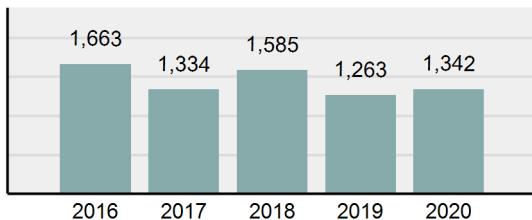

Total Arrests - 5 year trend

Group "B" Arrests	Arrests	
	Adult	Juvenile
Bad Checks	0	0
Curfew/Loitering/Vagrancy Violations	0	0
Disorderly Conduct	6	0
DUI	186	0
Drunkenness	1	1
Family Offenses, Nonviolent	3	0
Liquor Law Violations	16	3
Peeping Tom	0	0
Trespass of Real Property	19	0
All Other Offenses	522	16
Total Group "B"	753	20