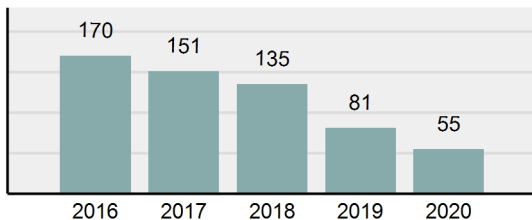

Agency 2020 Crime Report

PRIEST RIVER Police Department

Population: 1,911
County: Bonner

Offense Overview

- Offense Total 51
- % change from 2019 -33.77%
- # of cleared offenses 40
- Percent Cleared 78.43%
- Group "A" Crime Rate per 100,000 population 2,668.76
- Summary based reporting crime rate per 100,000 populated is calculated for other state crime comparisons only. 1,255.89

Arrest Overview

- Arrest Total 55
- % change from 2019 -32.1%
- Adult Arrest total 51
- Juvenile Arrest total 4
- Arrest Rate per 100,000 population 2,878.07

Total Offenses - 5 year trend

Total Arrests - 5 year trend