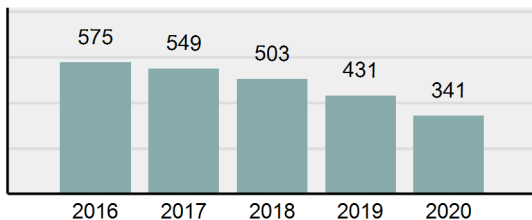

Agency 2020 Crime Report

SANDPOINT Police Department

Population: 9,111
County: Bonner

Offense Overview

- Offense Total 498
- % change from 2019 -12.17%
- # of cleared offenses 195
- Percent Cleared 39.16%
- Group "A" Crime Rate per 100,000 population 5,465.92
- Summary based reporting crime rate per 100,000 populated is calculated for other state crime comparisons only. 1,986.61

Arrest Overview

- Arrest Total 341
- % change from 2019 -20.88%
- Adult Arrest total 292
- Juvenile Arrest total 49
- Arrest Rate per 100,000 population 3,742.73

Total Offenses - 5 year trend

Total Arrests - 5 year trend