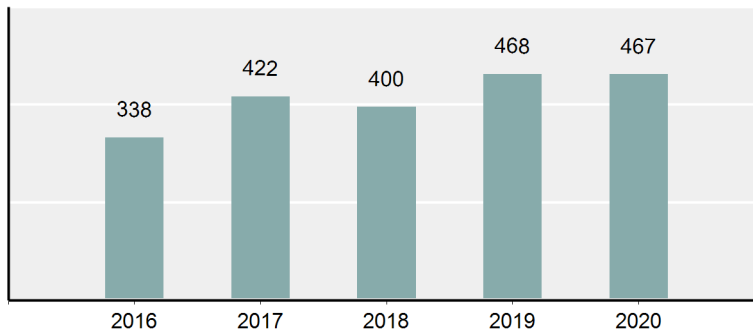

Assaults on Officers by Time of Day	
Distribution	
12 am - 4 am	19.49%
4 am - 8 am	5.78%
8 am - 12 pm	11.56%
12 pm - 4 pm	15.63%
4 pm - 8 pm	20.34%
8 pm - 12 am	27.19%

**Total Officers Assaulted in Idaho
5 Year Trend**