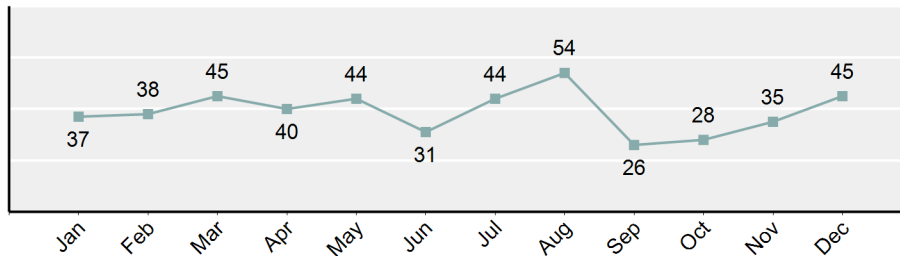

Officers Assaulted	
County Officers	22.48%
City Officers	76.87%
State Officers	0.64%

Assaults on Officers by Time of Day	
Distribution	
12 am - 4 am	19.49%
4 am - 8 am	5.78%
8 am - 12 pm	11.56%
12 pm - 4 pm	15.63%
4 pm - 8 pm	20.34%
8 pm - 12 am	27.19%

**Total Officers Assaulted in Idaho
5 Year Trend**

*Population Base: 1,780,021

Idaho Law Enforcement Officers Assaulted

Idaho Law Enforcement Officers Killed in the Line of Duty

1883	1	1945	1	1979	1
1890	1	1946	1	1981	2
1901	1	1951	1	1985	1
1904	1	1957	1	1989	3
1914	1	1962	1	1992	1
1918	1	1964	1	1994	1
1921	1	1965	2	1995	1
1924	3	1966	1	1997	1
1926	1	1967	1	1998	1
1928	3	1968	2	2001	3
1931	1	1969	2	2002	1
1934	2	1970	2	2003	1
1935	2	1971	2	2007	1
1938	1	1972	2	2009	2
1939	2	1974	1	2015	1
1940	2	1976	1	Total	67

Idaho Law Enforcement Officers Total Assaulted by Category 5 Year Trend

Idaho Law Enforcement Officers Total Assaults by Month in 2020

Type of Law Enforcement Officer Activity	# of Assaulted Officers
Responding to Disturbance Call	175
Attempting Other Arrests	68
Handling, Transporting, Custody of Prisoners	68
Traffic Pursuits and Stops	56
Investigating Suspicious Persons or Circ.	38
All Other	32
Handling Persons with Mental Illness	18
Ambush—No Warning	5
Civil Disorder (Riot, Mass Disobedience)	5
Burglaries in Progress/Pursuing Burglary Susp.	2
Robberies in Progress/Pursuing Robbery Suspects	0

National Facts on Officers Assaulted in 2019

Source: 2019 Law Enforcement Officers Killed and Assaulted, U.S. Department of Justice Federal Bureau of Investigation

- 30.7% of Officers assaulted were injured.
- 48 law enforcement officers killed feloniously in the line of duty. Down 14%.
- Average of 11.8 per 100 officers were assaulted.