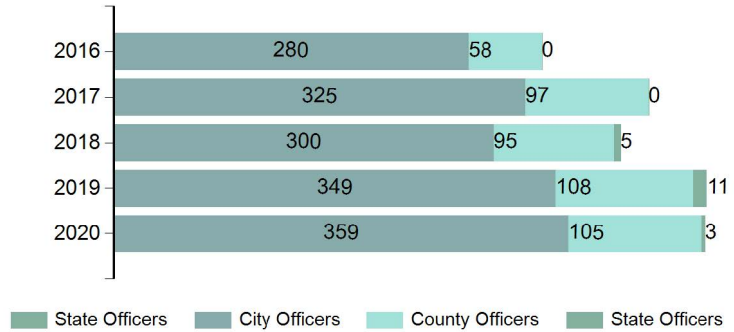

Officers Assaulted	
County Officers	22.48%
City Officers	76.87%
State Officers	0.64%

Assaults on Officers by Time of Day	
Distribution	
12 am - 4 am	19.49%
4 am - 8 am	5.78%
8 am - 12 pm	11.56%
12 pm - 4 pm	15.63%
4 pm - 8 pm	20.34%
8 pm - 12 am	27.19%

**Total Officers Assaulted in Idaho
5 Year Trend**

*Population Base: 1,780,021

Idaho Law Enforcement Officers Assaulted

Idaho Law Enforcement Officers Killed in the Line of Duty

1883	1	1945	1	1979	1
1890	1	1946	1	1981	2
1901	1	1951	1	1985	1
1904	1	1957	1	1989	3
1914	1	1962	1	1992	1
1918	1	1964	1	1994	1
1921	1	1965	2	1995	1
1924	3	1966	1	1997	1
1926	1	1967	1	1998	1
1928	3	1968	2	2001	3
1931	1	1969	2	2002	1
1934	2	1970	2	2003	1
1935	2	1971	2	2007	1
1938	1	1972	2	2009	2
1939	2	1974	1	2015	1
1940	2	1976	1	Total	67

Idaho Law Enforcement Officers Total Assaulted by Category 5 Year Trend

Idaho Law Enforcement Officers Total Assaults by Month in 2020

Type of Law Enforcement Officer Activity	# of Assaulted Officers
Responding to Disturbance Call	175
Attempting Other Arrests	68
Handling, Transporting, Custody of Prisoners	68
Traffic Pursuits and Stops	56
Investigating Suspicious Persons or Circ.	38
All Other	32
Handling Persons with Mental Illness	18
Ambush—No Warning	5
Civil Disorder (Riot, Mass Disobedience)	5
Burglaries in Progress/Pursuing Burglary Susp.	2
Robberies in Progress/Pursuing Robbery Suspects	0