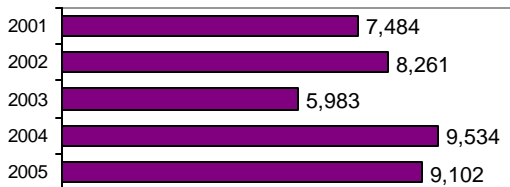

Total Arrests - 5 year trend

Group "B" Arrests	Arrests	
	Adult	Juvenile
Bad Checks	10	0
Curfew/Vagrancy	2	98
Disorderly Conduct	167	65
DUI	731	12
Drunkenness	22	8
Family Offense-nonviolent	91	7
Liquor Law Violation	255	131
Peeping Tom	1	0
Runaways	0	336
Trespass	26	35
All Other Offenses	3,702	449
Total Group "B"	5,007	1,141