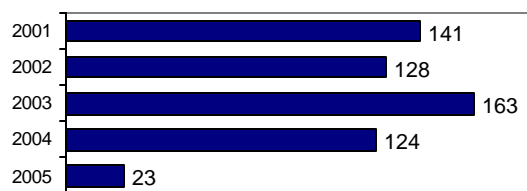

Parma Police Department

Population: 1,845
County: Canyon

Offense Overview

- Offense total 23
- % change from 2004 **-81.5**
- # of cleared offenses 1
- Percent cleared 4.3

- Group "A" Crime Rate per 100,000 population 1246.6

- Summary based reporting crime rate per 100,000 population is calculated for other state crime comparisons only. 650.4

Arrest Overview

- Arrest total 3
- % change from 2004 **-96.5**
- Adult arrest total 2
- Juvenile arrest total 1

- Arrest Rate per 100,000 population 162.6

Group "A" Offenses	Offenses		Arrests	
	# Reported	# Cleared	Adult	Juvenile
Murder	0	0	0	0
Negligent Manslaughter	0	0	0	0
Forcible Rape	0	0	0	0
Robbery	0	0	0	0
Aggravated Assault	0	0	0	0
Burglary	6	0	0	0
Larceny	6	0	0	0
Motor Vehicle Theft	0	0	0	0
Arson	0	0	0	0
Simple Assault	4	0	0	0
Intimidation	1	0	0	0
Bribery	0	0	0	0
Counterfeiting/Forgery	0	0	0	0
Vandalism	2	0	0	0
Drug/Narcotics	1	1	1	0
Drug Equipment	0	0	0	0
Embezzlement	0	0	0	0
Extortion/Blackmail	0	0	0	0
Fraud	1	0	0	0
Gambling	0	0	0	0
Kidnaping	0	0	0	0
Pornography	0	0	0	0
Prostitution	0	0	0	0
Forcible Sodomy	0	0	0	0
Sexual Assault w/Object	0	0	0	0
Forcible Fondling	1	0	0	0
Incest	0	0	0	0
Statutory Rape	0	0	0	0
Stolen Property	0	0	0	0
Weapon Law Violation	1	0	0	0
Total Group "A"	23	1	1	0

Total Offenses - 5 year trend