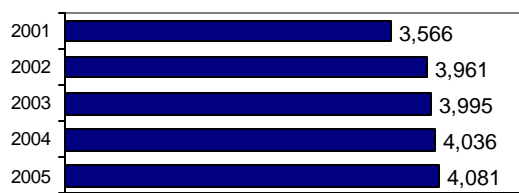

Caldwell Police Department

Population: 33,559
County: Canyon

Offense Overview

- Offense total 4,081
- % change from 2004 1.1
- # of cleared offenses 1,283
- Percent cleared 31.4

- Group "A" Crime Rate per 100,000 population 12160.7

- Summary based reporting crime rate per 100,000 population is calculated for other state crime comparisons only. 6102.7

Arrest Overview

- Arrest total 1,690
- % change from 2004 **-15.5**
- Adult arrest total 1,282
- Juvenile arrest total 408

- Arrest Rate per 100,000 population 5035.9

Group "A" Offenses	Offenses		Arrests	
	# Reported	# Cleared	Adult	Juvenile
Murder	3	3	2	0
Negligent Manslaughter	0	0	0	0
Forcible Rape	13	10	0	0
Robbery	9	3	0	0
Aggravated Assault	144	98	18	7
Burglary	395	54	21	24
Larceny	1,285	202	88	29
Motor Vehicle Theft	185	38	0	0
Arson	14	3	0	3
Simple Assault	393	313	117	25
Intimidation	32	23	0	0
Bribery	0	0	0	0
Counterfeiting/Forgery	126	38	7	0
Vandalism	902	102	10	39
Drug/Narcotics	180	160	117	24
Drug Equipment	147	128	82	15
Embezzlement	10	4	0	0
Extortion/Blackmail	0	0	0	0
Fraud	83	15	1	0
Gambling	0	0	0	0
Kidnaping	3	1	0	0
Pornography	1	1	0	0
Prostitution	1	1	0	0
Forcible Sodomy	1	0	0	0
Sexual Assault w/Object	1	1	0	0
Forcible Fondling	26	17	0	3
Incest	0	0	0	0
Statutory Rape	8	5	0	0
Stolen Property	62	19	1	1
Weapon Law Violation	57	44	13	6
Total Group "A"	4,081	1,283	477	176

Total Offenses - 5 year trend