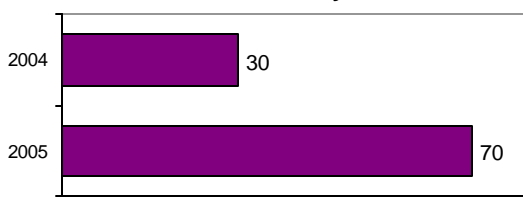

Total Arrests - 2 year trend

Group "B" Arrests	Arrests	
	Adult	Juvenile
Bad Checks	0	0
Curfew/Vagrancy	0	0
Disorderly Conduct	3	0
DUI	20	0
Drunkenness	0	0
Family Offense-nonviolent	2	0
Liquor Law Violation	4	1
Peeping Tom	0	0
Runaways	0	0
Trespass	0	0
All Other Offenses	20	2
Total Group "B"	49	3