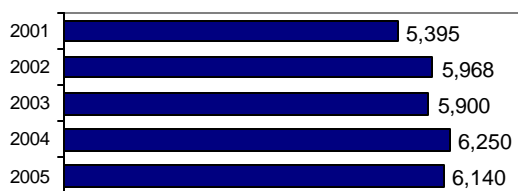

Nampa Police Department

Population: 69,909
County: Canyon

Offense Overview

- Offense total 6,140
- % change from 2004 **-1.8**
- # of cleared offenses 1,568
- Percent cleared 25.5

- Group "A" Crime Rate per 100,000 population 8782.8

- Summary based reporting crime rate per 100,000 population is calculated for other state crime comparisons only. 4485.8

Arrest Overview

- Arrest total 6,494
- % change from 2004 1.3
- Adult arrest total 5,227
- Juvenile arrest total 1,267

- Arrest Rate per 100,000 population 9289.2

Group "A" Offenses	Offenses		Arrests	
	# Reported	# Cleared	Adult	Juvenile
Murder	6	2	4	1
Negligent Manslaughter	0	0	0	0
Forcible Rape	105	22	4	0
Robbery	28	1	3	2
Aggravated Assault	191	51	94	14
Burglary	430	40	42	34
Larceny	2,026	343	276	190
Motor Vehicle Theft	326	16	12	8
Arson	24	4	2	10
Simple Assault	958	320	349	74
Intimidation	56	5	6	1
Bribery	0	0	0	0
Counterfeiting/Forgery	148	25	10	3
Vandalism	638	62	34	44
Drug/Narcotics	371	263	266	47
Drug Equipment	375	267	143	20
Embezzlement	7	1	1	0
Extortion/Blackmail	0	0	0	0
Fraud	193	21	14	2
Gambling	0	0	0	0
Kidnaping	33	1	0	0
Pornography	2	0	0	0
Prostitution	0	0	0	0
Forcible Sodomy	3	1	0	0
Sexual Assault w/Object	1	1	0	1
Forcible Fondling	25	10	1	2
Incest	0	0	0	0
Statutory Rape	5	2	0	0
Stolen Property	50	28	10	5
Weapon Law Violation	139	82	42	30
Total Group "A"	6,140	1,568	1,313	488

Total Offenses - 5 year trend