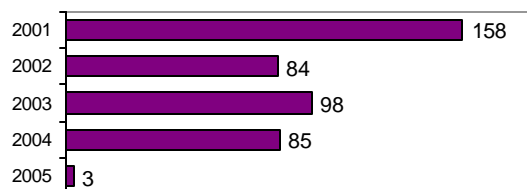

Total Arrests - 5 year trend

Group "B" Arrests	Arrests	
	Adult	Juvenile
Bad Checks	0	0
Curfew/Vagrancy	0	0
Disorderly Conduct	0	0
DUI	1	0
Drunkenness	0	0
Family Offense-nonviolent	0	0
Liquor Law Violation	0	0
Peeping Tom	0	0
Runaways	0	1
Trespass	0	0
All Other Offenses	0	0
Total Group "B"	1	1