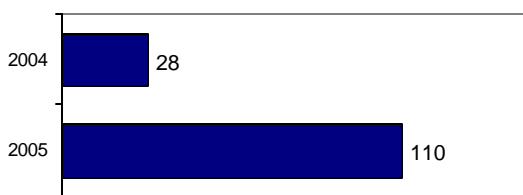

Wilder Police Department

Population: 1,495
County: Canyon

Offense Overview

- Offense total 110
- % change from 2004 292.9
- # of cleared offenses 27
- Percent cleared 24.5

- Group "A" Crime Rate per 100,000 population 7357.9

- Summary based reporting crime rate per 100,000 population is calculated for other state crime comparisons only. 3545.2

Arrest Overview

- Arrest total 70
- % change from 2004 133.3
- Adult arrest total 65
- Juvenile arrest total 5

- Arrest Rate per 100,000 population 4682.3

Group "A" Offenses	Offenses		Arrests	
	# Reported	# Cleared	Adult	Juvenile
Murder	0	0	0	0
Negligent Manslaughter	0	0	0	0
Forcible Rape	1	0	0	0
Robbery	0	0	0	0
Aggravated Assault	2	2	1	0
Burglary	22	1	0	0
Larceny	22	0	3	0
Motor Vehicle Theft	6	0	0	0
Arson	0	0	0	0
Simple Assault	10	7	4	0
Intimidation	0	0	0	0
Bribery	0	0	0	0
Counterfeiting/Forgery	3	2	0	0
Vandalism	20	1	0	1
Drug/Narcotics	5	4	3	1
Drug Equipment	4	4	4	0
Embezzlement	0	0	0	0
Extortion/Blackmail	0	0	0	0
Fraud	5	1	0	0
Gambling	0	0	0	0
Kidnaping	0	0	0	0
Pornography	0	0	0	0
Prostitution	0	0	0	0
Forcible Sodomy	0	0	0	0
Sexual Assault w/Object	1	0	0	0
Forcible Fondling	0	0	0	0
Incest	0	0	0	0
Statutory Rape	0	0	0	0
Stolen Property	8	4	0	0
Weapon Law Violation	1	1	1	0
Total Group "A"	110	27	16	2

Total Offenses - 2 year trend