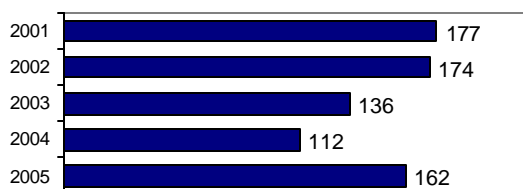

Gem County Sheriff

Population: 10,239
County: Gem

Offense Overview

- Offense total 162
- % change from 2004 44.6
- # of cleared offenses 128
- Percent cleared 79.0

- Group "A" Crime Rate per 100,000 population 1582.2

- Summary based reporting crime rate per 100,000 population is calculated for other state crime comparisons only. 410.2

Arrest Overview

- Arrest total 277
- % change from 2004 59.2
- Adult arrest total 251
- Juvenile arrest total 26

- Arrest Rate per 100,000 population 2705.3

Group "A" Offenses	Offenses		Arrests	
	# Reported	# Cleared	Adult	Juvenile
Murder	0	0	0	0
Negligent Manslaughter	0	0	0	0
Forcible Rape	2	1	0	0
Robbery	0	0	0	0
Aggravated Assault	10	9	6	2
Burglary	12	4	1	5
Larceny	14	4	5	0
Motor Vehicle Theft	4	1	0	0
Arson	0	0	0	0
Simple Assault	22	20	13	5
Intimidation	5	1	0	0
Bribery	0	0	0	0
Counterfeiting/Forgery	0	0	0	0
Vandalism	4	3	3	0
Drug/Narcotics	33	32	28	1
Drug Equipment	43	42	26	0
Embezzlement	0	0	0	0
Extortion/Blackmail	0	0	0	0
Fraud	1	0	0	0
Gambling	0	0	0	0
Kidnaping	0	0	0	0
Pornography	0	0	0	0
Prostitution	0	0	0	0
Forcible Sodomy	0	0	0	0
Sexual Assault w/Object	0	0	0	0
Forcible Fondling	2	2	0	0
Incest	0	0	0	0
Statutory Rape	0	0	0	0
Stolen Property	1	0	0	0
Weapon Law Violation	9	9	7	0
Total Group "A"	162	128	89	13

Total Offenses - 5 year trend