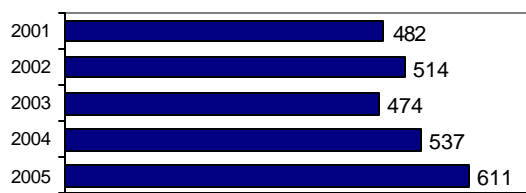

Emmett Police Department

Population: 6,135
County: Gem

Offense Overview

- Offense total 611
- % change from 2004 13.8
- # of cleared offenses 399
- Percent cleared 65.3

- Group "A" Crime Rate per 100,000 population 9959.3

- Summary based reporting crime rate per 100,000 population is calculated for other state crime comparisons only. 2477.6

Arrest Overview

- Arrest total 590
- % change from 2004 19.0
- Adult arrest total 409
- Juvenile arrest total 181

- Arrest Rate per 100,000 population 9617.0

Group "A" Offenses	Offenses		Arrests	
	# Reported	# Cleared	Adult	Juvenile
Murder	0	0	0	0
Negligent Manslaughter	0	0	0	0
Forcible Rape	0	0	0	0
Robbery	1	0	0	0
Aggravated Assault	26	19	11	4
Burglary	17	6	2	0
Larceny	100	43	14	13
Motor Vehicle Theft	7	4	4	1
Arson	1	0	0	0
Simple Assault	144	116	23	17
Intimidation	10	7	5	0
Bribery	0	0	0	0
Counterfeiting/Forgery	20	10	9	0
Vandalism	78	29	6	5
Drug/Narcotics	78	64	50	10
Drug Equipment	86	72	20	5
Embezzlement	0	0	0	0
Extortion/Blackmail	0	0	0	0
Fraud	5	2	1	0
Gambling	0	0	0	0
Kidnaping	0	0	0	0
Pornography	4	4	1	0
Prostitution	0	0	0	0
Forcible Sodomy	0	0	0	0
Sexual Assault w/Object	0	0	0	0
Forcible Fondling	7	3	1	0
Incest	0	0	0	0
Statutory Rape	7	5	2	0
Stolen Property	4	2	0	2
Weapon Law Violation	16	13	4	5
Total Group "A"	611	399	153	62

Total Offenses - 5 year trend