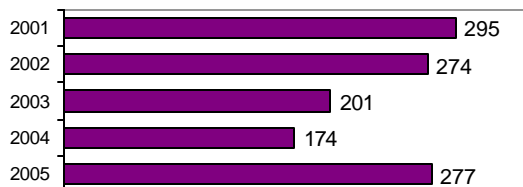

Total Arrests - 5 year trend

Group "B" Arrests	Arrests	
	Adult	Juvenile
Bad Checks	0	0
Curfew/Vagrancy	0	0
Disorderly Conduct	1	0
DUI	42	0
Drunkenness	0	0
Family Offense-nonviolent	5	0
Liquor Law Violation	26	7
Peeping Tom	0	0
Runaways	0	2
Trespass	1	0
All Other Offenses	87	4
Total Group "B"	162	13