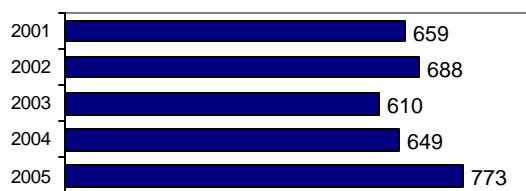

Gem County Total

Population: 16,374
County: Gem

Offense Overview

- Offense total 773
- % change from 2004 19.1
- # of cleared offenses 527
- Percent cleared 68.2

- Group "A" Crime Rate per 100,000 population 4720.9

- Summary based reporting crime rate per 100,000 population is calculated for other state crime comparisons only. 1184.8

Arrest Overview

- Arrest total 867
- % change from 2004 29.4
- Adult arrest total 660
- Juvenile arrest total 207

- Arrest Rate per 100,000 population 5295.0

Group "A" Offenses	Offenses		Arrests	
	# Reported	# Cleared	Adult	Juvenile
Murder	0	0	0	0
Negligent Manslaughter	0	0	0	0
Forcible Rape	2	1	0	0
Robbery	1	0	0	0
Aggravated Assault	36	28	17	6
Burglary	29	10	3	5
Larceny	114	47	19	13
Motor Vehicle Theft	11	5	4	1
Arson	1	0	0	0
Simple Assault	166	136	36	22
Intimidation	15	8	5	0
Bribery	0	0	0	0
Counterfeiting/Forgery	20	10	9	0
Vandalism	82	32	9	5
Drug/Narcotics	111	96	78	11
Drug Equipment	129	114	46	5
Embezzlement	0	0	0	0
Extortion/Blackmail	0	0	0	0
Fraud	6	2	1	0
Gambling	0	0	0	0
Kidnaping	0	0	0	0
Pornography	4	4	1	0
Prostitution	0	0	0	0
Forcible Sodomy	0	0	0	0
Sexual Assault w/Object	0	0	0	0
Forcible Fondling	9	5	1	0
Incest	0	0	0	0
Statutory Rape	7	5	2	0
Stolen Property	5	2	0	2
Weapon Law Violation	25	22	11	5
Total Group "A"	773	527	242	75

Total Offenses - 5 year trend