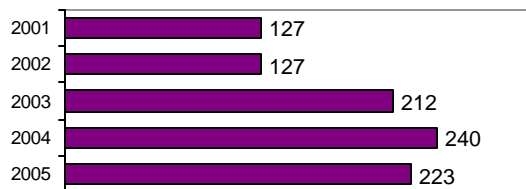

Total Arrests - 5 year trend

Group "B" Arrests	Arrests	
	Adult	Juvenile
Bad Checks	0	0
Curfew/Vagrancy	0	0
Disorderly Conduct	4	0
DUI	55	1
Drunkenness	0	0
Family Offense-nonviolent	2	0
Liquor Law Violation	7	2
Peeping Tom	0	0
Runaways	0	1
Trespass	2	3
All Other Offenses	69	3
Total Group "B"	139	10