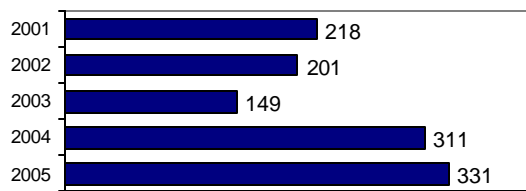

Teton County Sheriff - County Total

Population: 7,440
County: Teton

Offense Overview

- Offense total 331
- % change from 2004 6.4
- # of cleared offenses 88
- Percent cleared 26.6

- Group "A" Crime Rate per 100,000 population 4448.9

- Summary based reporting crime rate per 100,000 population is calculated for other state crime comparisons only. 1599.5

Arrest Overview

- Arrest total 223
- % change from 2004 **-7.1**
- Adult arrest total 202
- Juvenile arrest total 21

- Arrest Rate per 100,000 population 2997.3

Group "A" Offenses	Offenses		Arrests	
	# Reported	# Cleared	Adult	Juvenile
Murder	0	0	0	0
Negligent Manslaughter	0	0	0	0
Forcible Rape	1	0	0	0
Robbery	0	0	0	0
Aggravated Assault	7	5	5	0
Burglary	14	2	1	4
Larceny	90	6	5	2
Motor Vehicle Theft	7	0	0	0
Arson	0	0	0	0
Simple Assault	40	14	15	0
Intimidation	52	2	4	0
Bribery	0	0	0	0
Counterfeiting/Forgery	1	0	0	0
Vandalism	48	3	1	0
Drug/Narcotics	22	19	13	3
Drug Equipment	34	32	16	2
Embezzlement	0	0	0	0
Extortion/Blackmail	0	0	0	0
Fraud	7	0	0	0
Gambling	0	0	0	0
Kidnaping	1	0	0	0
Pornography	0	0	0	0
Prostitution	0	0	0	0
Forcible Sodomy	0	0	0	0
Sexual Assault w/Object	0	0	0	0
Forcible Fondling	2	0	0	0
Incest	0	0	0	0
Statutory Rape	0	0	0	0
Stolen Property	0	0	0	0
Weapon Law Violation	5	5	3	0
Total Group "A"	331	88	63	11

Total Offenses - 5 year trend