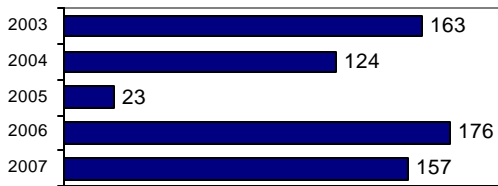

Agency 2007 Crime Report

Parma Police Department

Population: 1,842
County: Canyon

Offense Overview

- Offense total 157
- % change from 2006 -10.8
- # of cleared offenses 57
- Percent cleared 36.3

- Group "A" Crime Rate per 100,000 population 8523.3

- Summary based reporting crime rate per 100,000 population is calculated for other state crime comparisons only. 2497.3

Arrest Overview

- Arrest total 126
- % change from 2006 53.7
- Adult arrest total 62
- Juvenile arrest total 64

- Arrest Rate per 100,000 population 6840.4

Group "A" Offenses	Offenses		Arrests	
	# Reported	# Cleared	Adult	Juvenile
Murder	0	0	0	0
Negligent Manslaughter	0	0	0	0
Forcible Rape	0	0	0	0
Robbery	1	0	1	0
Aggravated Assault	8	7	2	1
Burglary	7	0	0	0
Larceny	26	10	4	12
Motor Vehicle Theft	4	0	0	0
Arson	0	0	0	0
Simple Assault	20	10	6	4
Intimidation	3	1	1	0
Bribery	0	0	0	0
Counterfeiting/Forgery	2	0	0	0
Vandalism	61	11	1	20
Drug/Narcotics	9	9	6	3
Drug Equipment	6	6	1	1
Embezzlement	0	0	0	0
Extortion/Blackmail	0	0	0	0
Fraud	5	1	1	0
Gambling	0	0	0	0
Kidnapping	0	0	0	0
Pornography	0	0	0	0
Prostitution	0	0	0	0
Forcible Sodomy	1	0	0	0
Sexual Assault w/Object	0	0	0	0
Forcible Fondling	2	2	1	1
Incest	0	0	0	0
Statutory Rape	2	0	0	0
Stolen Property	0	0	0	0
Weapon Law Violation	0	0	0	1
Total Group "A"	157	57	24	43

Total Offenses - 5 year trend