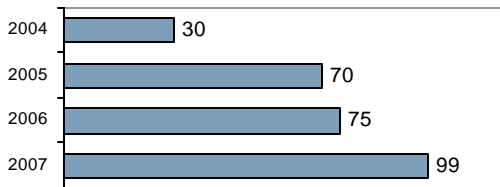

Total Arrests - 4 year trend

Group "B" Arrests	Arrests	
	Adult	Juvenile
Bad Checks	0	0
Curfew/Vagrancy	0	1
Disorderly Conduct	5	0
DUI	15	1
Drunkenness	0	0
Family Offense-nonviolent	1	0
Liquor Law Violation	17	9
Peeping Tom	0	0
Runaways	0	0
Trespass	0	0
All Other Offenses	21	4
Total Group "B"	59	15