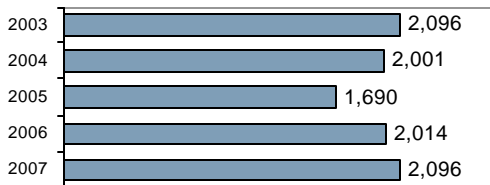

Total Arrests - 5 year trend

Group "B" Arrests	Arrests	
	Adult	Juvenile
Bad Checks	1	0
Curfew/Vagrancy	1	28
Disorderly Conduct	93	14
DUI	179	4
Drunkenness	10	0
Family Offense-nonviolent	41	0
Liquor Law Violation	193	52
Peeping Tom	0	0
Runaways	0	76
Trespass	10	1
All Other Offenses	475	101
Total Group "B"	1,003	276