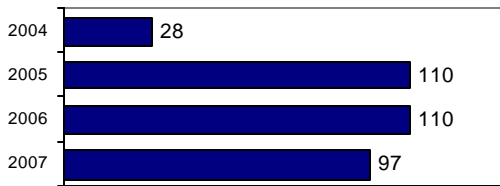

Agency 2007 Crime Report

Wilder Police Department

Population: 1,451
County: Canyon

Offense Overview

- Offense total 97
- % change from 2005 -11.8
- # of cleared offenses 42
- Percent cleared 43.3

- Group "A" Crime Rate per 100,000 population 6685.0

- Summary based reporting crime rate per 100,000 population is calculated for other state crime comparisons only. 2550.0

Arrest Overview

- Arrest total 99
- % change from 2005 32.0
- Adult arrest total 78
- Juvenile arrest total 21

- Arrest Rate per 100,000 population 6822.9

Group "A" Offenses	Offenses		Arrests	
	# Reported	# Cleared	Adult	Juvenile
Murder	0	0	0	0
Negligent Manslaughter	0	0	0	0
Forcible Rape	0	0	0	0
Robbery	1	0	0	0
Aggravated Assault	6	5	1	0
Burglary	8	0	0	0
Larceny	20	2	1	0
Motor Vehicle Theft	2	0	0	0
Arson	0	0	0	0
Simple Assault	12	10	2	0
Intimidation	0	0	0	0
Bribery	0	0	0	0
Counterfeiting/Forgery	1	1	1	0
Vandalism	21	3	0	1
Drug/Narcotics	14	14	9	5
Drug Equipment	4	4	4	0
Embezzlement	0	0	0	0
Extortion/Blackmail	0	0	0	0
Fraud	5	0	0	0
Gambling	0	0	0	0
Kidnapping	1	1	0	0
Pornography	0	0	0	0
Prostitution	0	0	0	0
Forcible Sodomy	0	0	0	0
Sexual Assault w/Object	0	0	0	0
Forcible Fondling	0	0	0	0
Incest	0	0	0	0
Statutory Rape	0	0	0	0
Stolen Property	1	1	1	0
Weapon Law Violation	1	1	0	0
Total Group "A"	97	42	19	6

Total Offenses - 4 year trend