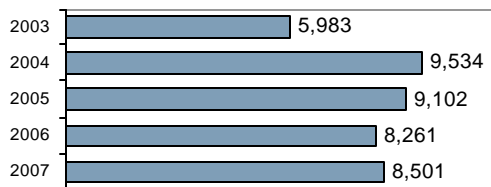

Total Arrests - 5 year trend

Group "B" Arrests	Arrests	
	Adult	Juvenile
Bad Checks	5	0
Curfew/Vagrancy	1	124
Disorderly Conduct	307	118
DUI	1,024	19
Drunkenness	31	0
Family Offense-nonviolent	228	5
Liquor Law Violation	522	189
Peeping Tom	3	0
Runaways	0	283
Trespass	55	9
All Other Offenses	2,085	302
Total Group "B"	4,261	1,049