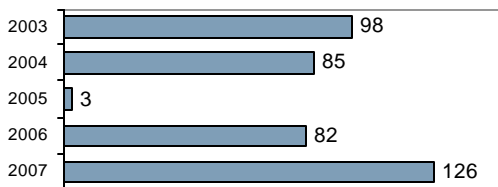

Total Arrests - 5 year trend

Group "B" Arrests	Arrests	
	Adult	Juvenile
Bad Checks	0	0
Curfew/Vagrancy	0	5
Disorderly Conduct	1	0
DUI	21	0
Drunkenness	0	0
Family Offense-nonviolent	1	0
Liquor Law Violation	11	8
Peeping Tom	3	0
Runaways	0	4
Trespass	1	4
All Other Offenses	0	0
Total Group "B"	38	21