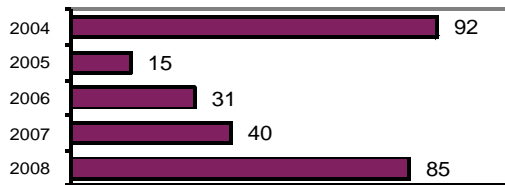

Agency 2008 Crime Report

Butte County Sheriff - County Total

Population: 2,749
County: Butte

Offense Overview

- Offense total 85
- % change from 2007 112.5
- # of cleared offenses 74
- Percent cleared 87.1

- Group "A" Crime Rate per 100,000 population 3092.0

- Summary based reporting crime rate per 100,000 population is calculated for other state crime comparisons only. 1018.6

Arrest Overview

- Arrest total 125
- % change from 2007 108.3
- Adult arrest total 88
- Juvenile arrest total 37

- Arrest Rate per 100,000 population 4547.1

Group "A" Offenses	Offenses		Arrests	
	# Reported	# Cleared	Adult	Juvenile
Murder	0	0	0	0
Negligent Manslaughter	0	0	0	0
Forcible Rape	0	0	0	0
Robbery	3	3	2	5
Aggravated Assault	16	16	10	1
Burglary	7	3	1	3
Larceny	1	1	0	1
Motor Vehicle Theft	1	1	0	1
Arson	0	0	0	0
Simple Assault	15	15	13	1
Intimidation	6	5	2	1
Bribery	0	0	0	0
Counterfeiting/Forgery	1	1	0	0
Vandalism	17	11	9	1
Drug/Narcotics	5	5	4	1
Drug Equipment	1	1	1	0
Embezzlement	0	0	0	0
Extortion/Blackmail	0	0	0	0
Fraud	4	4	2	0
Gambling	0	0	0	0
Kidnapping	0	0	0	0
Pornography	1	1	0	1
Prostitution	0	0	0	0
Forcible Sodomy	1	1	1	0
Sexual Assault w/Object	0	0	0	0
Forcible Fondling	2	2	1	1
Incest	1	1	0	1
Statutory Rape	2	2	2	0
Stolen Property	1	1	1	0
Weapon Law Violation	0	0	0	0
Total Group "A"	85	74	49	18

Total Offenses - 5 year trend