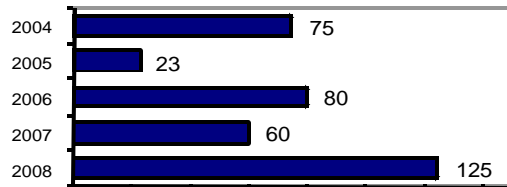

Total Arrests - 5 year trend

Group "B" Arrests	Arrests	
	Adult	Juvenile
Bad Checks	0	0
Curfew/Vagrancy	0	4
Disorderly Conduct	4	1
DUI	12	0
Drunkenness	0	0
Family Offense-nonviolent	0	0
Liquor Law Violation	16	6
Peeping Tom	0	0
Runaways	0	2
Trespass	0	0
All Other Offenses	7	6
Total Group "B"	39	19