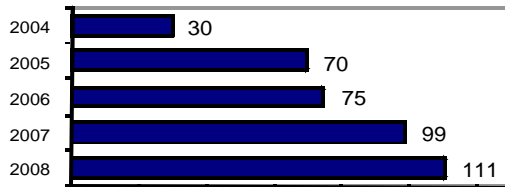

Total Arrests - 5 year trend

Group "B" Arrests	Arrests	
	Adult	Juvenile
Bad Checks	0	0
Curfew/Vagrancy	0	2
Disorderly Conduct	3	1
DUI	21	2
Drunkenness	0	0
Family Offense-nonviolent	4	0
Liquor Law Violation	14	7
Peeping Tom	0	0
Runaways	0	0
Trespass	0	0
All Other Offenses	12	11
Total Group "B"	54	23