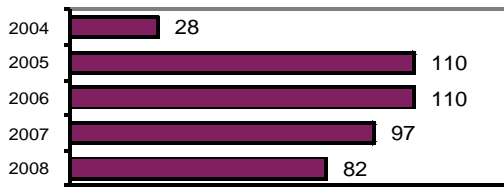

Agency 2008 Crime Report

Wilder Police Department

Population: 1,431
County: Canyon

Offense Overview

- Offense total 82
- % change from 2007 -15.5
- # of cleared offenses 38
- Percent cleared 46.3

- Group "A" Crime Rate per 100,000 population 5730.3

- Summary based reporting crime rate per 100,000 population is calculated for other state crime comparisons only. 1886.8

Arrest Overview

- Arrest total 111
- % change from 2007 12.1
- Adult arrest total 76
- Juvenile arrest total 35

- Arrest Rate per 100,000 population 7756.8

Group "A" Offenses	Offenses		Arrests	
	# Reported	# Cleared	Adult	Juvenile
Murder	0	0	0	0
Negligent Manslaughter	0	0	0	0
Forcible Rape	0	0	0	0
Robbery	0	0	0	0
Aggravated Assault	1	0	5	1
Burglary	3	1	0	0
Larceny	23	2	1	1
Motor Vehicle Theft	0	0	0	0
Arson	0	0	0	0
Simple Assault	16	12	0	0
Intimidation	1	1	0	0
Bribery	0	0	0	0
Counterfeiting/Forgery	2	1	1	0
Vandalism	17	5	1	8
Drug/Narcotics	7	7	9	0
Drug Equipment	6	6	4	2
Embezzlement	0	0	0	0
Extortion/Blackmail	0	0	0	0
Fraud	1	1	0	0
Gambling	0	0	0	0
Kidnapping	0	0	0	0
Pornography	0	0	0	0
Prostitution	0	0	0	0
Forcible Sodomy	0	0	0	0
Sexual Assault w/Object	0	0	0	0
Forcible Fondling	1	1	0	0
Incest	0	0	0	0
Statutory Rape	0	0	0	0
Stolen Property	2	0	0	0
Weapon Law Violation	2	1	1	0
Total Group "A"	82	38	22	12

Total Offenses - 5 year trend