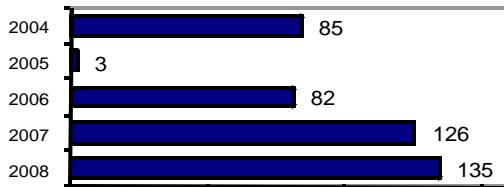

Total Arrests - 5 year trend

Group "B" Arrests	Arrests	
	Adult	Juvenile
Bad Checks	1	0
Curfew/Vagrancy	0	6
Disorderly Conduct	8	3
DUI	14	0
Drunkenness	0	0
Family Offense-nonviolent	2	0
Liquor Law Violation	7	10
Peeping Tom	0	0
Runaways	0	5
Trespass	0	0
All Other Offenses	0	0
Total Group "B"	32	24