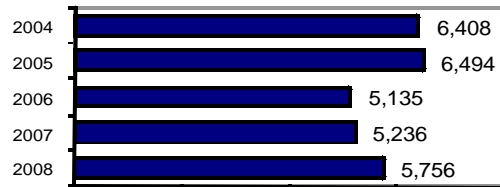

Total Arrests - 5 year trend

Group "B" Arrests	Arrests	
	Adult	Juvenile
Bad Checks	8	0
Curfew/Vagrancy	1	89
Disorderly Conduct	259	88
DUI	674	14
Drunkenness	33	1
Family Offense-nonviolent	145	8
Liquor Law Violation	408	133
Peeping Tom	0	0
Runaways	0	183
Trespass	21	4
All Other Offenses	1,487	178
Total Group "B"	3,036	698