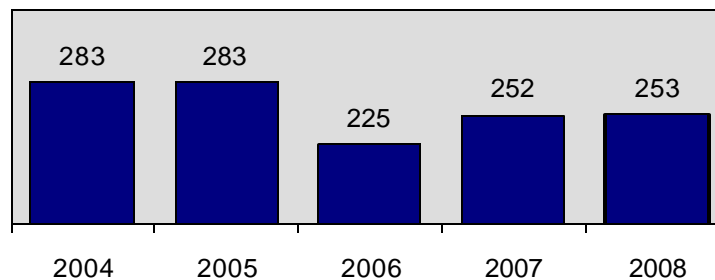

Idaho Law Enforcement Officers Assaulted

Idaho Law Enforcement Officers Assaulted

Officers Assaulted in 2008

<u>Officers Assaulted</u>	
Assaults Reported	253
Change from 2007	0.4%

Today the ambitious young person who considers a career in law enforcement must also consider the risk of being killed or assaulted by a member of the society they are sworn to protect.

In 2008, the assault rate calculated at 9.5 per 100 sworn officers.

Total Officers Assaulted in Idaho 5 Year Trend

* Adjusted population base: 1,519,264.

Idaho Law Enforcement Officers Assaulted

Idaho Law Officers
Killed in the Line of Duty
by Reporting Year

1883	1	1966	1
1890	1	1967	1
1901	1	1968	2
1904	1	1969	2
1914	1	1970	2
1918	1	1971	2
1921	1	1972	2
1924	3	1974	1
1926	1	1976	1
1928	3	1979	1
1931	1	1981	2
1934	2	1985	1
1935	2	1989	3
1938	1	1992	1
1939	2	1994	1
1940	2	1995	1
1945	1	1997	1
1946	1	1998	1
1951	1	2001	3
1957	1	2002	1
1962	1	2003	1
1964	1	2007	1
1965	2	Total	61