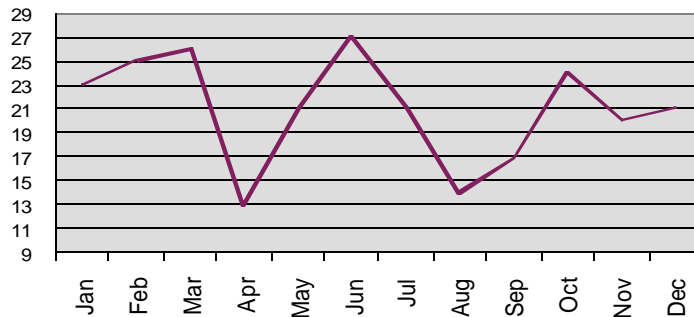

Idaho Law Enforcement Officers
Total Assaults by Month in 2008

Type of Law Enforcement Officer Activity	# of Assaulted Officers
Responding to "disturbance" calls	115
Handling, transporting, custody of prisoners	23
Traffic pursuits and stops	34
All other activity	20
Attempting other arrests	24
Investigating suspicious persons or circumstances	18
Mentally deranged	9
Ambush-no warning	0
Burglaries in progress or pursuing burglary suspects	3
Civil disorder (riots, etc.)	3
Robberies in progress or pursuing robbery suspects	4

National Facts on
Officers Assaulted
in 2007

Source: 2007 Law Enforcement Officers Killed and Assaulted, U.S. Department of Justice Federal Bureau of Investigation

- 26.1% officers assaulted were injured.
- 57 law enforcement officers killed in the line of duty.
- Average of 11.4 per 100 officers were assaulted.