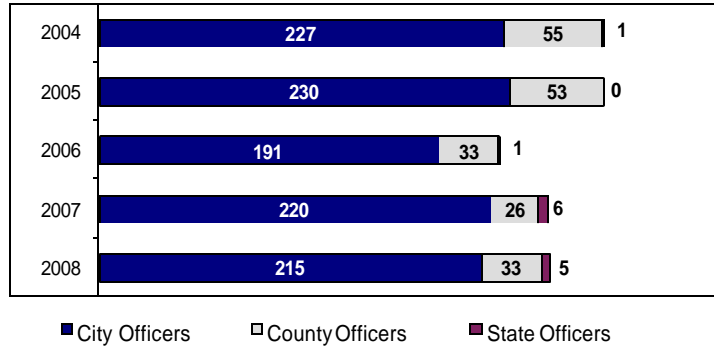

Idaho Law Enforcement Officers Assaulted

Idaho Law Officers
Killed in the Line of Duty
by Reporting Year

1883	1	1966	1
1890	1	1967	1
1901	1	1968	2
1904	1	1969	2
1914	1	1970	2
1918	1	1971	2
1921	1	1972	2
1924	3	1974	1
1926	1	1976	1
1928	3	1979	1
1931	1	1981	2
1934	2	1985	1
1935	2	1989	3
1938	1	1992	1
1939	2	1994	1
1940	2	1995	1
1945	1	1997	1
1946	1	1998	1
1951	1	2001	3
1957	1	2002	1
1962	1	2003	1
1964	1	2007	1
1965	2	Total	61

Idaho Law Enforcement Officers
Total Assaulted by Category
5 Year Trend