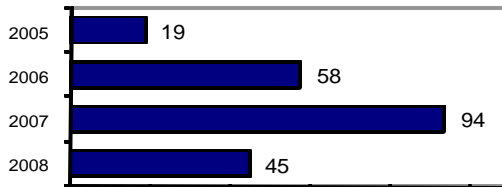

Total Arrests - 4 year trend

Group "B" Arrests	Arrests	
	Adult	Juvenile
Bad Checks	0	0
Curfew/Vagrancy	0	5
Disorderly Conduct	0	0
DUI	13	0
Drunkenness	0	0
Family Offense-nonviolent	0	0
Liquor Law Violation	7	4
Peeping Tom	0	0
Runaways	0	0
Trespass	2	0
All Other Offenses	1	0
Total Group "B"	23	9