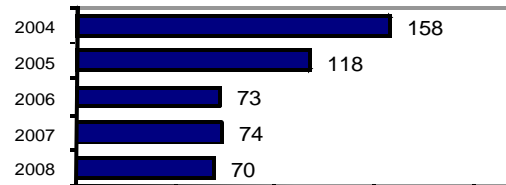

Total Arrests - 5 year trend

Group "B" Arrests	Arrests	
	Adult	Juvenile
Bad Checks	0	0
Curfew/Vagrancy	0	0
Disorderly Conduct	1	0
DUI	22	0
Drunkenness	0	0
Family Offense-nonviolent	0	0
Liquor Law Violation	0	0
Peeping Tom	0	0
Runaways	0	0
Trespass	0	0
All Other Offenses	18	1
Total Group "B"	41	1