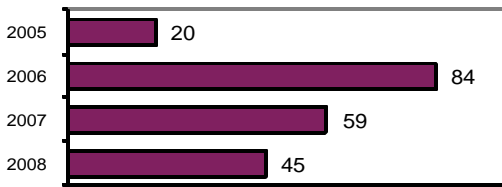

Agency 2008 Crime Report

Kamiah Marshal

Population: 1,085
County: Lewis

Offense Overview

- Offense total 45
- % change from 2007 -23.7
- # of cleared offenses 17
- Percent cleared 37.8

- Group "A" Crime Rate per 100,000 population 4147.5

- Summary based reporting crime rate per 100,000 population is calculated for other state crime comparisons only. 2672.8

Arrest Overview

- Arrest total 45
- % change from 2007 -52.1
- Adult arrest total 33
- Juvenile arrest total 12

- Arrest Rate per 100,000 population 4147.5

Group "A" Offenses	Offenses		Arrests	
	# Reported	# Cleared	Adult	Juvenile
Murder	0	0	0	0
Negligent Manslaughter	0	0	0	0
Forcible Rape	0	0	0	0
Robbery	0	0	0	0
Aggravated Assault	1	1	1	0
Burglary	7	0	0	0
Larceny	18	6	2	1
Motor Vehicle Theft	2	0	0	0
Arson	1	0	0	0
Simple Assault	4	4	4	0
Intimidation	0	0	0	0
Bribery	0	0	0	0
Counterfeiting/Forgery	3	2	1	0
Vandalism	2	0	0	0
Drug/Narcotics	3	3	2	2
Drug Equipment	0	0	0	0
Embezzlement	0	0	0	0
Extortion/Blackmail	0	0	0	0
Fraud	2	0	0	0
Gambling	0	0	0	0
Kidnapping	0	0	0	0
Pornography	0	0	0	0
Prostitution	0	0	0	0
Forcible Sodomy	0	0	0	0
Sexual Assault w/Object	0	0	0	0
Forcible Fondling	2	1	0	0
Incest	0	0	0	0
Statutory Rape	0	0	0	0
Stolen Property	0	0	0	0
Weapon Law Violation	0	0	0	0
Total Group "A"	45	17	10	3

Total Offenses - 4 year trend