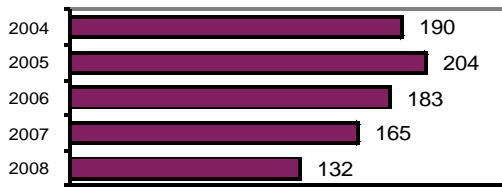

Agency 2008 Crime Report

Lewis County Total

Population: 3,553
County: Lewis

Offense Overview

- Offense total 132
- % change from 2007 **-20.0**
- # of cleared offenses 56
- Percent cleared 42.4

- Group "A" Crime Rate per 100,000 population 3715.2

- Summary based reporting crime rate per 100,000 population is calculated for other state crime comparisons only. 1745.0

Arrest Overview

- Arrest total 115
- % change from 2007 **-31.5**
- Adult arrest total 93
- Juvenile arrest total 22

- Arrest Rate per 100,000 population 3236.7

Group "A" Offenses	Offenses		Arrests	
	# Reported	# Cleared	Adult	Juvenile
Murder	0	0	0	0
Negligent Manslaughter	0	0	0	0
Forcible Rape	1	1	1	0
Robbery	0	0	0	0
Aggravated Assault	4	4	4	0
Burglary	21	3	2	1
Larceny	29	8	2	2
Motor Vehicle Theft	5	1	0	1
Arson	2	0	0	0
Simple Assault	21	18	11	2
Intimidation	3	2	1	0
Bribery	0	0	0	0
Counterfeiting/Forgery	5	2	1	0
Vandalism	24	6	1	2
Drug/Narcotics	5	4	3	3
Drug Equipment	5	5	3	1
Embezzlement	0	0	0	0
Extortion/Blackmail	0	0	0	0
Fraud	2	0	0	0
Gambling	0	0	0	0
Kidnapping	0	0	0	0
Pornography	1	1	0	0
Prostitution	0	0	0	0
Forcible Sodomy	0	0	0	0
Sexual Assault w/Object	0	0	0	0
Forcible Fondling	4	1	0	0
Incest	0	0	0	0
Statutory Rape	0	0	0	0
Stolen Property	0	0	0	0
Weapon Law Violation	0	0	0	0
Total Group "A"	132	56	29	12

Total Offenses - 5 year trend