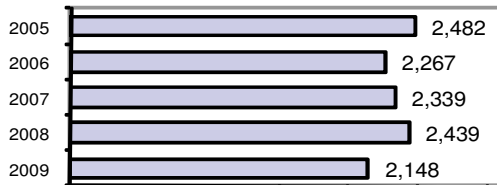

Total Arrests - 5 year trend

Group "B" Arrests	Arrests	
	Adult	Juvenile
Bad Checks	2	0
Curfew/Vagrancy	0	4
Disorderly Conduct	23	1
DUI	271	1
Drunkenness	5	2
Family Offense-nonviolent	9	0
Liquor Law Violation	98	46
Peeping Tom	0	0
Runaways	0	0
Trespass	0	0
All Other Offenses	1,110	86
Total Group "B"	1,518	140