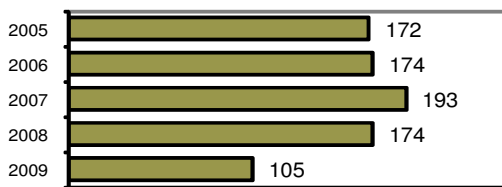

Agency 2009 Crime Report

Ponderay Police Department

Population: 702
County: Bonner

Offense Overview

- Offense total 105
- % change from 2008 **-39.7**
- # of cleared offenses 40
- Percent cleared 38.1

- Group "A" Crime Rate
  per 100,000 population 14957.3

- Summary based reporting
  crime rate per 100,000
  population is calculated
  for other state crime
  comparisons only. 7834.8

Arrest Overview

- Arrest total 82
- % change from 2008 **-50.6**
- Adult arrest total 80
- Juvenile arrest total 2

- Arrest Rate per
  100,000 population 11680.9

Group "A" Offenses	Offenses		Arrests	
	# Reported	# Cleared	Adult	Juvenile
Murder	0	0	0	0
Negligent Manslaughter	0	0	0	0
Forcible Rape	0	0	0	0
Robbery	0	0	0	0
Aggravated Assault	0	0	0	0
Burglary	8	3	2	1
Larceny	46	9	9	1
Motor Vehicle Theft	1	0	0	0
Arson	0	0	0	0
Simple Assault	13	9	8	0
Intimidation	5	2	0	0
Bribery	0	0	0	0
Counterfeiting/Forgery	2	0	0	0
Vandalism	9	1	0	0
Drug/Narcotics	10	9	10	0
Drug Equipment	5	5	5	0
Embezzlement	0	0	0	0
Extortion/Blackmail	0	0	0	0
Fraud	4	1	0	0
Gambling	0	0	0	0
Kidnapping	0	0	0	0
Pornography	0	0	0	0
Prostitution	0	0	0	0
Forcible Sodomy	0	0	0	0
Sexual Assault w/Object	0	0	0	0
Forcible Fondling	1	0	0	0
Incest	0	0	0	0
Statutory Rape	0	0	0	0
Stolen Property	0	0	0	0
Weapon Law Violation	1	1	0	0
Total Group "A"	105	40	34	2

Total Offenses - 5 year trend