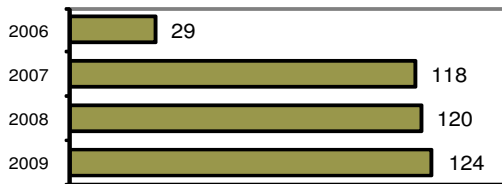

Agency 2009 Crime Report

Priest River Police Department

Population: 1,930
County: Bonner

Offense Overview

- Offense total 124
- % change from 2008 3.3
- # of cleared offenses 53
- Percent cleared 42.7

- Group "A" Crime Rate per 100,000 population 6424.9

- Summary based reporting crime rate per 100,000 population is calculated for other state crime comparisons only. 2746.1

Arrest Overview

- Arrest total 168
- % change from 2008 -20.4
- Adult arrest total 135
- Juvenile arrest total 33

- Arrest Rate per 100,000 population 8704.7

Group "A" Offenses	Offenses		Arrests	
	# Reported	# Cleared	Adult	Juvenile
Murder	0	0	0	0
Negligent Manslaughter	0	0	0	0
Forcible Rape	1	1	0	1
Robbery	0	0	0	0
Aggravated Assault	5	5	4	0
Burglary	15	2	0	1
Larceny	27	12	6	11
Motor Vehicle Theft	4	0	0	0
Arson	1	0	0	0
Simple Assault	14	12	9	2
Intimidation	4	3	1	1
Bribery	0	0	0	0
Counterfeiting/Forgery	1	0	0	0
Vandalism	21	1	1	0
Drug/Narcotics	8	7	8	0
Drug Equipment	7	6	4	1
Embezzlement	1	0	0	0
Extortion/Blackmail	0	0	0	0
Fraud	4	0	0	0
Gambling	0	0	0	0
Kidnapping	0	0	0	0
Pornography	0	0	0	0
Prostitution	0	0	0	0
Forcible Sodomy	0	0	0	0
Sexual Assault w/Object	0	0	0	0
Forcible Fondling	8	2	1	1
Incest	0	0	0	0
Statutory Rape	0	0	0	0
Stolen Property	0	0	0	0
Weapon Law Violation	3	2	1	0
Total Group "A"	124	53	35	18

Total Offenses - 4 year trend