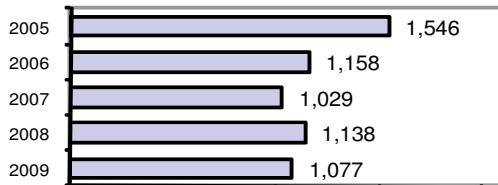

Total Arrests - 5 year trend

Group "B" Arrests	Arrests	
	Adult	Juvenile
Bad Checks	2	0
Curfew/Vagrancy	0	0
Disorderly Conduct	14	0
DUI	120	1
Drunkenness	3	0
Family Offense-nonviolent	6	0
Liquor Law Violation	33	15
Peeping Tom	0	0
Runaways	0	0
Trespass	0	0
All Other Offenses	696	28
Total Group "B"	874	44