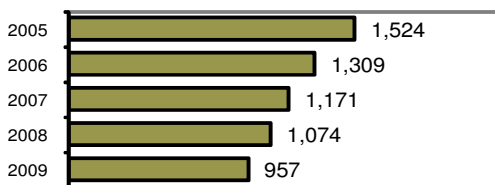

Agency 2009 Crime Report

Bonner County Sheriff

Population: 30,336
County: Bonner

Offense Overview

- Offense total 957
- % change from 2008 **-10.9**
- # of cleared offenses 345
- Percent cleared 36.1

- Group "A" Crime Rate per 100,000 population 3154.7

- Summary based reporting crime rate per 100,000 population is calculated for other state crime comparisons only. 1295.5

Arrest Overview

- Arrest total 1,077
- % change from 2008 **-5.4**
- Adult arrest total 1,015
- Juvenile arrest total 62

- Arrest Rate per 100,000 population 3550.2

Group "A" Offenses	Offenses		Arrests	
	# Reported	# Cleared	Adult	Juvenile
Murder	0	0	0	0
Negligent Manslaughter	0	0	0	0
Forcible Rape	3	1	1	0
Robbery	1	0	0	0
Aggravated Assault	16	10	10	0
Burglary	111	7	5	4
Larceny	235	35	13	5
Motor Vehicle Theft	23	2	0	0
Arson	4	1	0	1
Simple Assault	186	119	47	3
Intimidation	36	6	0	0
Bribery	0	0	0	0
Counterfeiting/Forgery	2	0	0	0
Vandalism	84	6	3	1
Drug/Narcotics	90	80	37	2
Drug Equipment	71	68	18	2
Embezzlement	2	0	0	0
Extortion/Blackmail	0	0	0	0
Fraud	48	0	1	0
Gambling	0	0	0	0
Kidnapping	5	0	0	0
Pornography	1	1	0	0
Prostitution	0	0	0	0
Forcible Sodomy	0	0	0	0
Sexual Assault w/Object	0	0	0	0
Forcible Fondling	22	3	3	0
Incest	0	0	0	0
Statutory Rape	3	0	0	0
Stolen Property	1	1	0	0
Weapon Law Violation	13	5	3	0
Total Group "A"	957	345	141	18

Total Offenses - 5 year trend