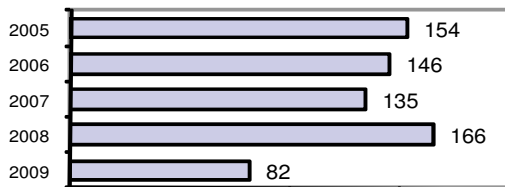

Total Arrests - 5 year trend

Group "B" Arrests	Arrests	
	Adult	Juvenile
Bad Checks	0	0
Curfew/Vagrancy	0	0
Disorderly Conduct	2	0
DUI	14	0
Drunkenness	0	0
Family Offense-nonviolent	0	0
Liquor Law Violation	3	0
Peeping Tom	0	0
Runaways	0	0
Trespass	0	0
All Other Offenses	27	0
Total Group "B"	46	0