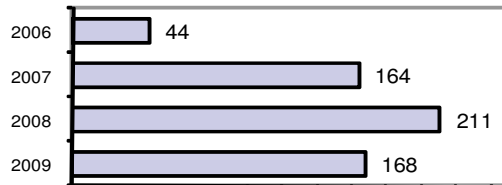

Total Arrests - 4 year trend

Group "B" Arrests	Arrests	
	Adult	Juvenile
Bad Checks	0	0
Curfew/Vagrancy	0	0
Disorderly Conduct	1	0
DUI	23	0
Drunkenness	0	0
Family Offense-nonviolent	0	0
Liquor Law Violation	9	7
Peeping Tom	0	0
Runaways	0	0
Trespass	0	0
All Other Offenses	67	8
Total Group "B"	100	15