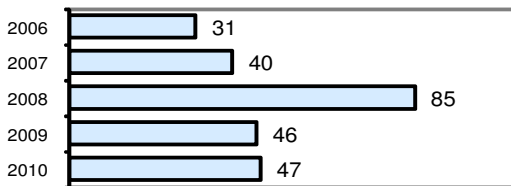

AGENCY 2010 CRIME REPORT

BUTTE COUNTY SHERIFF - COUNTY TOTAL

Population: 2,740
County: Butte

Offense Overview

- Offense total 47
- % change from 2009 2.2
- # of cleared offenses 47
- Percent cleared 100.0

- Group "A" Crime Rate per 100,000 population 1715.3

- Summary based reporting crime rate per 100,000 population is calculated for other state crime comparisons only. 328.5

Arrest Overview

- Arrest total 81
- % change from 2009 30.6
- Adult arrest total 66
- Juvenile arrest total 15

- Arrest Rate per 100,000 population 2956.2

Group "A" Offenses	Offenses		Arrests	
	# Reported	# Cleared	Adult	Juvenile
Murder	0	0	0	0
Negligent Manslaughter	0	0	0	0
Forcible Rape	1	1	0	1
Robbery	1	1	0	2
Aggravated Assault	5	5	3	1
Burglary	1	1	0	1
Larceny	1	1	0	1
Motor Vehicle Theft	0	0	0	0
Arson	0	0	0	0
Simple Assault	19	19	17	3
Intimidation	1	1	1	0
Bribery	0	0	0	0
Counterfeiting/Forgery	1	1	1	0
Vandalism	7	7	4	2
Drug/Narcotics	2	2	3	0
Drug Equipment	1	1	2	0
Embezzlement	0	0	1	0
Extortion/Blackmail	0	0	0	0
Fraud	0	0	0	0
Gambling	0	0	0	0
Kidnapping	0	0	0	0
Pornography	0	0	0	0
Prostitution	0	0	0	0
Forcible Sodomy	1	1	1	0
Sexual Assault w/Object	0	0	0	0
Forcible Fondling	0	0	0	0
Incest	0	0	0	0
Statutory Rape	4	4	4	0
Stolen Property	1	1	1	0
Weapon Law Violation	1	1	1	0
Total Group "A"	47	47	39	11

Total Offenses - 5 year trend