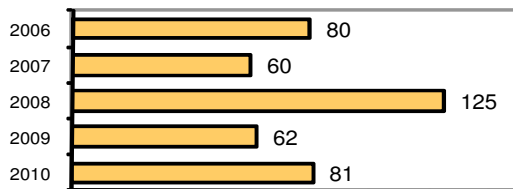

Total Arrests - 5 year trend

Group "B" Arrests	Arrests	
	Adult	Juvenile
Bad Checks	4	0
Curfew/Vagrancy	0	0
Disorderly Conduct	3	0
DUI	9	0
Drunkenness	0	0
Family Offense-nonviolent	0	0
Liquor Law Violation	6	3
Peeping Tom	0	0
Runaways	0	1
Trespass	0	0
All Other Offenses	5	0
Total Group "B"	27	4