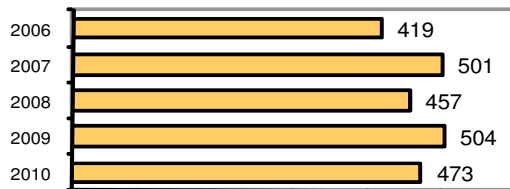

Total Arrests - 5 year trend

Group "B" Arrests	Arrests	
	Adult	Juvenile
Bad Checks	5	0
Curfew/Vagrancy	0	2
Disorderly Conduct	19	20
DUI	81	1
Drunkenness	0	0
Family Offense-nonviolent	0	0
Liquor Law Violation	23	8
Peeping Tom	0	0
Runaways	0	0
Trespass	4	4
All Other Offenses	57	28
Total Group "B"	189	63