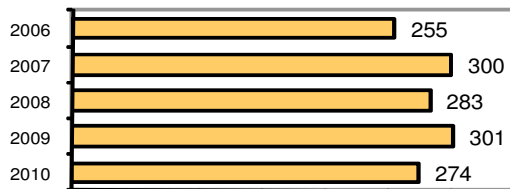

Total Arrests - 5 year trend

Group "B" Arrests	Arrests	
	Adult	Juvenile
Bad Checks	2	0
Curfew/Vagrancy	0	0
Disorderly Conduct	11	12
DUI	59	1
Drunkenness	0	0
Family Offense-nonviolent	0	0
Liquor Law Violation	8	3
Peeping Tom	0	0
Runaways	0	0
Trespass	2	2
All Other Offenses	35	10
Total Group "B"	117	28