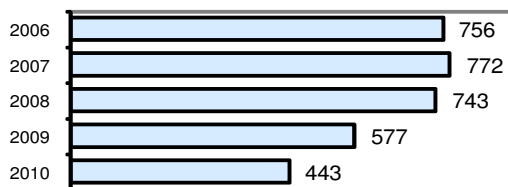

AGENCY 2010 CRIME REPORT

JEFFERSON COUNTY TOTAL

Population: 25,342
County: Jefferson

Offense Overview

- Offense total 443
- % change from 2009 **-23.2**
- # of cleared offenses 260
- Percent cleared 58.7

• Group "A" Crime Rate per 100,000 population 1748.1

- Summary based reporting crime rate per 100,000 population is calculated for other state crime comparisons only. 805.0

Arrest Overview

- Arrest total 473
- % change from 2009 **-6.2**
- Adult arrest total 315
- Juvenile arrest total 158

• Arrest Rate per 100,000 population 1866.5

Group "A" Offenses	Offenses		Arrests	
	# Reported	# Cleared	Adult	Juvenile
Murder	0	0	0	0
Negligent Manslaughter	0	0	0	0
Forcible Rape	4	2	1	0
Robbery	0	0	0	0
Aggravated Assault	15	14	9	0
Burglary	42	18	18	4
Larceny	131	56	24	28
Motor Vehicle Theft	11	6	3	1
Arson	1	1	0	2
Simple Assault	86	73	25	33
Intimidation	25	11	1	0
Bribery	0	0	0	0
Counterfeiting/Forgery	6	5	4	1
Vandalism	51	19	5	16
Drug/Narcotics	17	17	16	4
Drug Equipment	21	21	9	4
Embezzlement	3	2	1	0
Extortion/Blackmail	0	0	0	0
Fraud	16	2	0	0
Gambling	0	0	0	0
Kidnapping	0	0	0	0
Pornography	2	2	2	1
Prostitution	0	0	0	0
Forcible Sodomy	0	0	0	0
Sexual Assault w/Object	0	0	0	0
Forcible Fondling	6	6	3	1
Incest	0	0	0	0
Statutory Rape	0	0	0	0
Stolen Property	2	2	0	0
Weapon Law Violation	4	3	5	0
Total Group "A"	443	260	126	95

Total Offenses - 5 year trend