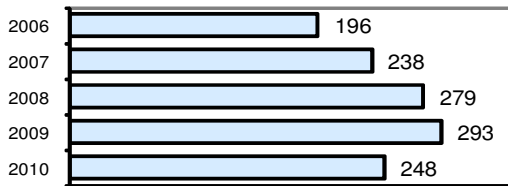

AGENCY 2010 CRIME REPORT

RIGBY POLICE DEPARTMENT

Population: 3,568
County: Jefferson

Offense Overview

- Offense total 248
- % change from 2009 **-15.4**
- # of cleared offenses 143
- Percent cleared 57.7

- Group "A" Crime Rate per 100,000 population 6950.7

- Summary based reporting crime rate per 100,000 population is calculated for other state crime comparisons only. 2914.8

Arrest Overview

- Arrest total 199
- % change from 2009 **-2.0**
- Adult arrest total 107
- Juvenile arrest total 92

- Arrest Rate per 100,000 population 5577.4

Group "A" Offenses	Offenses		Arrests	
	# Reported	# Cleared	Adult	Juvenile
Murder	0	0	0	0
Negligent Manslaughter	0	0	0	0
Forcible Rape	3	2	1	0
Robbery	0	0	0	0
Aggravated Assault	3	2	2	0
Burglary	15	7	4	0
Larceny	79	38	5	25
Motor Vehicle Theft	4	3	0	0
Arson	0	0	0	0
Simple Assault	52	44	8	21
Intimidation	21	10	0	0
Bribery	0	0	0	0
Counterfeiting/Forgery	2	1	1	0
Vandalism	39	14	0	8
Drug/Narcotics	6	6	4	2
Drug Equipment	8	8	4	1
Embezzlement	1	1	0	0
Extortion/Blackmail	0	0	0	0
Fraud	9	2	0	0
Gambling	0	0	0	0
Kidnapping	0	0	0	0
Pornography	1	1	2	0
Prostitution	0	0	0	0
Forcible Sodomy	0	0	0	0
Sexual Assault w/Object	0	0	0	0
Forcible Fondling	2	2	2	0
Incest	0	0	0	0
Statutory Rape	0	0	0	0
Stolen Property	0	0	0	0
Weapon Law Violation	3	2	2	0
Total Group "A"	248	143	35	57

Total Offenses - 5 year trend