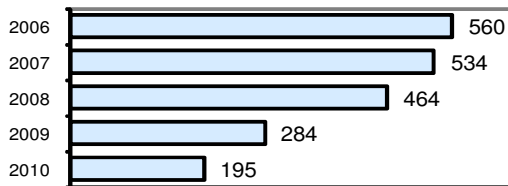

AGENCY 2010 CRIME REPORT

JEFFERSON COUNTY SHERIFF

Population: 21,774
County: Jefferson

Offense Overview

- Offense total 195
- % change from 2009 **-31.3**
- # of cleared offenses 117
- Percent cleared 60.0

- Group "A" Crime Rate per 100,000 population 895.6

- Summary based reporting crime rate per 100,000 population is calculated for other state crime comparisons only. 459.3

Arrest Overview

- Arrest total 274
- % change from 2009 **-9.0**
- Adult arrest total 208
- Juvenile arrest total 66

- Arrest Rate per 100,000 population 1258.4

Group "A" Offenses	Offenses		Arrests	
	# Reported	# Cleared	Adult	Juvenile
Murder	0	0	0	0
Negligent Manslaughter	0	0	0	0
Forcible Rape	1	0	0	0
Robbery	0	0	0	0
Aggravated Assault	12	12	7	0
Burglary	27	11	14	4
Larceny	52	18	19	3
Motor Vehicle Theft	7	3	3	1
Arson	1	1	0	2
Simple Assault	34	29	17	12
Intimidation	4	1	1	0
Bribery	0	0	0	0
Counterfeiting/Forgery	4	4	3	1
Vandalism	12	5	5	8
Drug/Narcotics	11	11	12	2
Drug Equipment	13	13	5	3
Embezzlement	2	1	1	0
Extortion/Blackmail	0	0	0	0
Fraud	7	0	0	0
Gambling	0	0	0	0
Kidnapping	0	0	0	0
Pornography	1	1	0	1
Prostitution	0	0	0	0
Forcible Sodomy	0	0	0	0
Sexual Assault w/Object	0	0	0	0
Forcible Fondling	4	4	1	1
Incest	0	0	0	0
Statutory Rape	0	0	0	0
Stolen Property	2	2	0	0
Weapon Law Violation	1	1	3	0
Total Group "A"	195	117	91	38

Total Offenses - 5 year trend