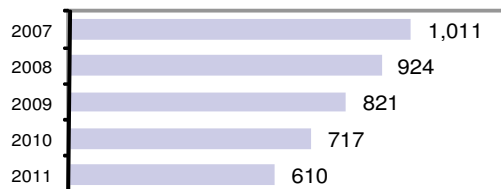

Total Arrests - 5 year trend

Group "B" Arrests	Arrests	
	Adult	Juvenile
Bad Checks	0	0
Curfew/Vagrancy	0	2
Disorderly Conduct	7	0
DUI	67	0
Drunkenness	1	0
Family Offense-nonviolent	7	0
Liquor Law Violation	30	17
Peeping Tom	0	0
Runaways	0	0
Trespass	1	0
All Other Offenses	211	35
Total Group "B"	324	54