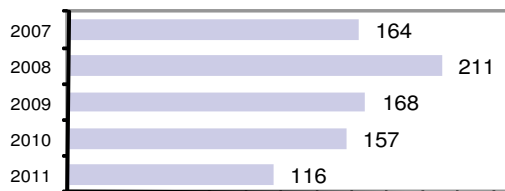

Total Arrests - 4 year trend

Group "B" Arrests	Arrests	
	Adult	Juvenile
Bad Checks	0	0
Curfew/Vagrancy	0	0
Disorderly Conduct	0	1
DUI	16	0
Drunkenness	0	0
Family Offense-nonviolent	0	0
Liquor Law Violation	2	2
Peeping Tom	0	0
Runaways	0	0
Trespass	0	0
All Other Offenses	36	7
Total Group "B"	54	10