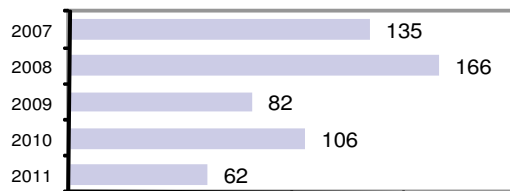

Total Arrests - 5 year trend

Group "B" Arrests	Arrests	
	Adult	Juvenile
Bad Checks	4	0
Curfew/Vagrancy	0	0
Disorderly Conduct	0	0
DUI	7	0
Drunkenness	0	0
Family Offense-nonviolent	2	0
Liquor Law Violation	1	0
Peeping Tom	0	0
Runaways	0	0
Trespass	1	1
All Other Offenses	16	1
Total Group "B"	31	2