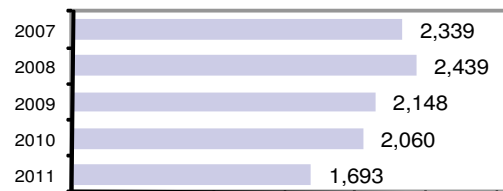

Total Arrests - 5 year trend

Group "B" Arrests	Arrests	
	Adult	Juvenile
Bad Checks	5	0
Curfew/Vagrancy	0	2
Disorderly Conduct	10	1
DUI	189	0
Drunkenness	6	0
Family Offense-nonviolent	19	0
Liquor Law Violation	45	27
Peeping Tom	0	0
Runaways	0	0
Trespass	4	1
All Other Offenses	789	69
Total Group "B"	1,067	100