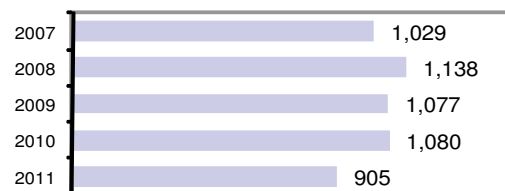

Total Arrests - 5 year trend

Group "B" Arrests	Arrests	
	Adult	Juvenile
Bad Checks	1	0
Curfew/Vagrancy	0	0
Disorderly Conduct	3	0
DUI	99	0
Drunkenness	5	0
Family Offense-nonviolent	10	0
Liquor Law Violation	12	8
Peeping Tom	0	0
Runaways	0	0
Trespass	2	0
All Other Offenses	526	26
Total Group "B"	658	34