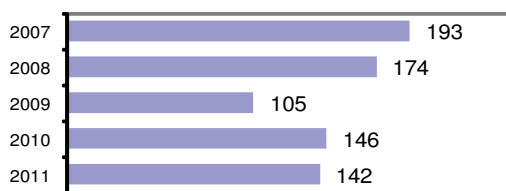

Agency 2011 Crime Report

Ponderay Police Department

Population: 1,150
County: Bonner

Offense Overview

- Offense total 142
- % change from 2010 **-2.7**
- # of cleared offenses 32
- Percent cleared 22.5

- Group "A" Crime Rate per 100,000 population 12347.8

- Summary based reporting crime rate per 100,000 population is calculated for other state crime comparisons only. 8000.0

Arrest Overview

- Arrest total 62
- % change from 2010 **-41.5**
- Adult arrest total 48
- Juvenile arrest total 14

- Arrest Rate per 100,000 population 5391.3

Group "A" Offenses	Offenses		Arrests	
	# Reported	# Cleared	Adult	Juvenile
Murder	0	0	0	0
Negligent Manslaughter	0	0	0	0
Forcible Rape	0	0	0	0
Robbery	0	0	0	0
Aggravated Assault	0	0	0	0
Burglary	9	0	1	1
Larceny	82	18	8	11
Motor Vehicle Theft	1	0	0	0
Arson	0	0	0	0
Simple Assault	16	9	6	0
Intimidation	2	1	0	0
Bribery	0	0	0	0
Counterfeiting/Forgery	2	1	0	0
Vandalism	18	0	0	0
Drug/Narcotics	0	0	0	0
Drug Equipment	0	0	0	0
Embezzlement	0	0	0	0
Extortion/Blackmail	0	0	0	0
Fraud	12	3	0	0
Gambling	0	0	0	0
Kidnapping	0	0	0	0
Pornography	0	0	0	0
Prostitution	0	0	0	0
Forcible Sodomy	0	0	0	0
Sexual Assault w/Object	0	0	0	0
Forcible Fondling	0	0	0	0
Incest	0	0	0	0
Statutory Rape	0	0	0	0
Stolen Property	0	0	2	0
Weapon Law Violation	0	0	0	0
Total Group "A"	142	32	17	12

Total Offenses - 5 year trend