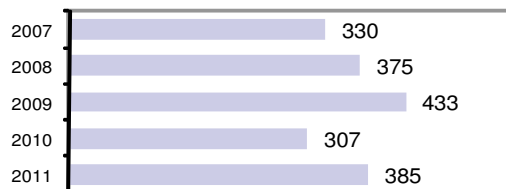

Total Arrests - 5 year trend

Group "B" Arrests	Arrests	
	Adult	Juvenile
Bad Checks	3	0
Curfew/Vagrancy	0	0
Disorderly Conduct	2	1
DUI	46	2
Drunkenness	0	0
Family Offense-nonviolent	0	0
Liquor Law Violation	26	18
Peeping Tom	0	0
Runaways	0	1
Trespass	11	10
All Other Offenses	118	12
Total Group "B"	206	44