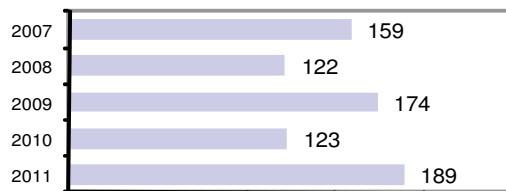

Total Arrests - 5 year trend

Group "B" Arrests	Arrests	
	Adult	Juvenile
Bad Checks	0	0
Curfew/Vagrancy	0	0
Disorderly Conduct	1	0
DUI	35	1
Drunkenness	0	0
Family Offense-nonviolent	0	0
Liquor Law Violation	13	8
Peeping Tom	0	0
Runaways	0	0
Trespass	8	1
All Other Offenses	65	1
Total Group "B"	122	11