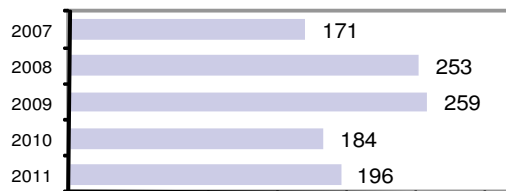

Total Arrests - 5 year trend

Group "B" Arrests	Arrests	
	Adult	Juvenile
Bad Checks	3	0
Curfew/Vagrancy	0	0
Disorderly Conduct	1	1
DUI	11	1
Drunkenness	0	0
Family Offense-nonviolent	0	0
Liquor Law Violation	13	10
Peeping Tom	0	0
Runaways	0	1
Trespass	3	9
All Other Offenses	53	11
Total Group "B"	84	33