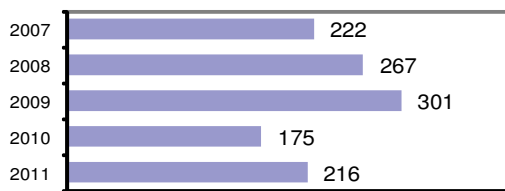

Agency 2011 Crime Report

American Falls Police Department

Population: 4,506
County: Power

Offense Overview

- Offense total 216
- % change from 2010 23.4
- # of cleared offenses 106
- Percent cleared 49.1

- Group "A" Crime Rate per 100,000 population 4793.6

- Summary based reporting crime rate per 100,000 population is calculated for other state crime comparisons only. 2219.3

Arrest Overview

- Arrest total 196
- % change from 2010 6.5
- Adult arrest total 140
- Juvenile arrest total 56

- Arrest Rate per 100,000 population 4349.8

Group "A" Offenses	Offenses		Arrests	
	# Reported	# Cleared	Adult	Juvenile
Murder	0	0	0	0
Negligent Manslaughter	0	0	0	0
Forcible Rape	2	2	2	0
Robbery	0	0	0	0
Aggravated Assault	9	8	8	1
Burglary	10	3	1	0
Larceny	78	22	9	3
Motor Vehicle Theft	1	1	1	0
Arson	0	0	0	0
Simple Assault	49	39	25	2
Intimidation	0	0	0	0
Bribery	0	0	0	0
Counterfeiting/Forgery	0	0	0	0
Vandalism	38	6	3	5
Drug/Narcotics	13	12	4	9
Drug Equipment	8	7	1	1
Embezzlement	1	1	0	0
Extortion/Blackmail	0	0	0	0
Fraud	1	0	0	0
Gambling	0	0	0	0
Kidnapping	0	0	0	0
Pornography	1	1	0	1
Prostitution	0	0	0	0
Forcible Sodomy	0	0	0	0
Sexual Assault w/Object	0	0	0	0
Forcible Fondling	3	3	2	1
Incest	0	0	0	0
Statutory Rape	0	0	0	0
Stolen Property	1	0	0	0
Weapon Law Violation	1	1	0	0
Total Group "A"	216	106	56	23

Total Offenses - 5 year trend