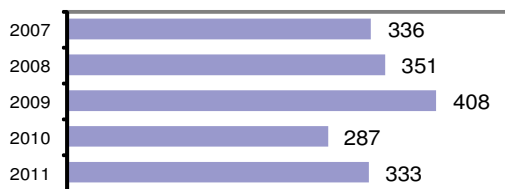

Agency 2011 Crime Report

Power County Total

Population: 7,903
County: Power

Offense Overview

- Offense total 333
- % change from 2010 16.0
- # of cleared offenses 168
- Percent cleared 50.5

- Group "A" Crime Rate per 100,000 population 4213.6

- Summary based reporting crime rate per 100,000 population is calculated for other state crime comparisons only. 1860.1

Arrest Overview

- Arrest total 385
- % change from 2010 25.4
- Adult arrest total 309
- Juvenile arrest total 76

- Arrest Rate per 100,000 population 4871.6

Group "A" Offenses	Offenses		Arrests	
	# Reported	# Cleared	Adult	Juvenile
Murder	0	0	0	0
Negligent Manslaughter	0	0	0	0
Forcible Rape	2	2	2	0
Robbery	0	0	0	0
Aggravated Assault	11	10	10	1
Burglary	16	7	3	1
Larceny	114	36	19	7
Motor Vehicle Theft	4	3	1	2
Arson	0	0	0	0
Simple Assault	69	55	36	2
Intimidation	0	0	0	0
Bribery	0	0	0	0
Counterfeiting/Forgery	0	0	0	0
Vandalism	61	8	5	5
Drug/Narcotics	25	22	15	11
Drug Equipment	16	15	7	1
Embezzlement	1	1	0	0
Extortion/Blackmail	0	0	0	0
Fraud	1	0	0	0
Gambling	0	0	0	0
Kidnapping	0	0	0	0
Pornography	1	1	0	1
Prostitution	0	0	0	0
Forcible Sodomy	0	0	0	0
Sexual Assault w/Object	0	0	0	0
Forcible Fondling	6	4	3	1
Incest	0	0	0	0
Statutory Rape	0	0	0	0
Stolen Property	4	2	1	0
Weapon Law Violation	2	2	1	0
Total Group "A"	333	168	103	32

Total Offenses - 5 year trend