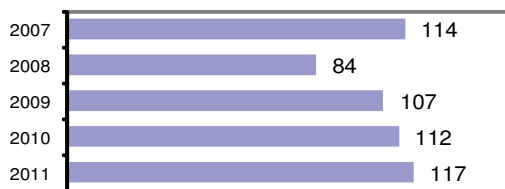

Agency 2011 Crime Report

Power County Sheriff

Population: 3,397
County: Power

Offense Overview

- Offense total 117
- % change from 2010 4.5
- # of cleared offenses 62
- Percent cleared 53.0

- Group "A" Crime Rate per 100,000 population 3444.2

- Summary based reporting crime rate per 100,000 population is calculated for other state crime comparisons only. 1383.6

Arrest Overview

- Arrest total 189
- % change from 2010 53.7
- Adult arrest total 169
- Juvenile arrest total 20

- Arrest Rate per 100,000 population 5563.7

Group "A" Offenses	Offenses		Arrests	
	# Reported	# Cleared	Adult	Juvenile
Murder	0	0	0	0
Negligent Manslaughter	0	0	0	0
Forcible Rape	0	0	0	0
Robbery	0	0	0	0
Aggravated Assault	2	2	2	0
Burglary	6	4	2	1
Larceny	36	14	10	4
Motor Vehicle Theft	3	2	0	2
Arson	0	0	0	0
Simple Assault	20	16	11	0
Intimidation	0	0	0	0
Bribery	0	0	0	0
Counterfeiting/Forgery	0	0	0	0
Vandalism	23	2	2	0
Drug/Narcotics	12	10	11	2
Drug Equipment	8	8	6	0
Embezzlement	0	0	0	0
Extortion/Blackmail	0	0	0	0
Fraud	0	0	0	0
Gambling	0	0	0	0
Kidnapping	0	0	0	0
Pornography	0	0	0	0
Prostitution	0	0	0	0
Forcible Sodomy	0	0	0	0
Sexual Assault w/Object	0	0	0	0
Forcible Fondling	3	1	1	0
Incest	0	0	0	0
Statutory Rape	0	0	0	0
Stolen Property	3	2	1	0
Weapon Law Violation	1	1	1	0
Total Group "A"	117	62	47	9

Total Offenses - 5 year trend