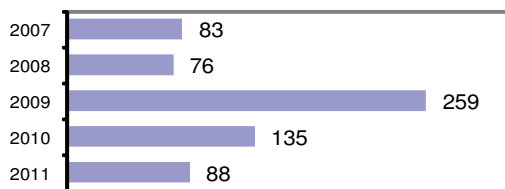

Agency 2011 Crime Report

Teton County Sheriff - County Total

Population: 10,282
County: Teton

Offense Overview

- Offense total 88
- % change from 2010 **-34.8**
- # of cleared offenses 33
- Percent cleared 37.5

- Group "A" Crime Rate per 100,000 population 855.9

- Summary based reporting crime rate per 100,000 population is calculated for other state crime comparisons only. 505.7

Arrest Overview

- Arrest total 98
- % change from 2010 **-17.6**
- Adult arrest total 93
- Juvenile arrest total 5

- Arrest Rate per 100,000 population 953.1

Group "A" Offenses	Offenses		Arrests	
	# Reported	# Cleared	Adult	Juvenile
Murder	0	0	0	0
Negligent Manslaughter	0	0	0	0
Forcible Rape	0	0	0	0
Robbery	0	0	0	0
Aggravated Assault	7	5	2	0
Burglary	10	2	1	1
Larceny	35	9	4	1
Motor Vehicle Theft	0	0	0	0
Arson	0	0	0	0
Simple Assault	6	5	5	1
Intimidation	2	2	1	0
Bribery	0	0	0	0
Counterfeiting/Forgery	1	0	0	0
Vandalism	5	2	1	0
Drug/Narcotics	7	2	2	0
Drug Equipment	3	2	0	0
Embezzlement	0	0	0	0
Extortion/Blackmail	0	0	0	0
Fraud	5	0	0	0
Gambling	0	0	0	0
Kidnapping	0	0	0	0
Pornography	0	0	0	0
Prostitution	0	0	0	0
Forcible Sodomy	0	0	0	0
Sexual Assault w/Object	0	0	0	0
Forcible Fondling	2	2	0	0
Incest	0	0	0	0
Statutory Rape	1	1	2	0
Stolen Property	0	0	0	0
Weapon Law Violation	4	1	0	0
Total Group "A"	88	33	18	3

Total Offenses - 5 year trend