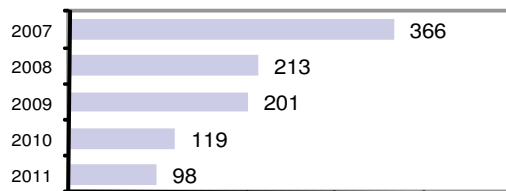

Total Arrests - 5 year trend

Group "B" Arrests	Arrests	
	Adult	Juvenile
Bad Checks	0	0
Curfew/Vagrancy	0	0
Disorderly Conduct	0	0
DUI	16	0
Drunkenness	0	0
Family Offense-nonviolent	7	0
Liquor Law Violation	3	0
Peeping Tom	0	0
Runaways	0	0
Trespass	0	0
All Other Offenses	49	2
Total Group "B"	75	2