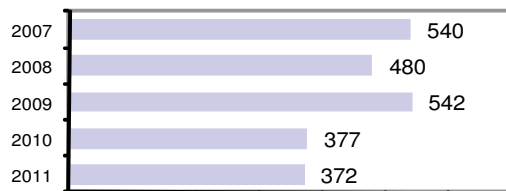

Total Arrests - 5 year trend

Group "B" Arrests	Arrests	
	Adult	Juvenile
Bad Checks	2	0
Curfew/Vagrancy	1	0
Disorderly Conduct	25	3
DUI	28	0
Drunkenness	0	0
Family Offense-nonviolent	0	0
Liquor Law Violation	30	8
Peeping Tom	0	0
Runaways	0	0
Trespass	4	0
All Other Offenses	114	18
Total Group "B"	204	29