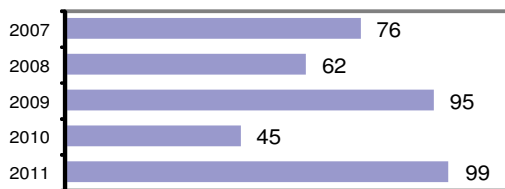

Agency 2011 Crime Report

Washington County Sheriff

Population: 4,743
County: Washington

Offense Overview

- Offense total 99
- % change from 2010 120.0
- # of cleared offenses 76
- Percent cleared 76.8

- Group "A" Crime Rate per 100,000 population 2087.3

- Summary based reporting crime rate per 100,000 population is calculated for other state crime comparisons only. 611.4

Arrest Overview

- Arrest total 200
- % change from 2010 -7.0
- Adult arrest total 176
- Juvenile arrest total 24

- Arrest Rate per 100,000 population 4216.7

Group "A" Offenses	Offenses		Arrests	
	# Reported	# Cleared	Adult	Juvenile
Murder	0	0	0	0
Negligent Manslaughter	0	0	0	0
Forcible Rape	0	0	0	0
Robbery	0	0	0	0
Aggravated Assault	9	8	6	0
Burglary	12	3	1	0
Larceny	8	4	4	1
Motor Vehicle Theft	0	0	0	0
Arson	0	0	0	0
Simple Assault	13	13	10	1
Intimidation	1	1	0	1
Bribery	0	0	0	0
Counterfeiting/Forgery	1	1	0	1
Vandalism	8	4	1	0
Drug/Narcotics	21	18	12	3
Drug Equipment	21	20	8	0
Embezzlement	0	0	0	0
Extortion/Blackmail	0	0	0	0
Fraud	1	0	0	0
Gambling	0	0	0	0
Kidnapping	0	0	0	0
Pornography	0	0	0	0
Prostitution	0	0	0	0
Forcible Sodomy	0	0	0	0
Sexual Assault w/Object	2	2	0	2
Forcible Fondling	0	0	0	0
Incest	0	0	0	0
Statutory Rape	1	1	1	0
Stolen Property	0	0	0	0
Weapon Law Violation	1	1	1	0
Total Group "A"	99	76	44	9

Total Offenses - 5 year trend