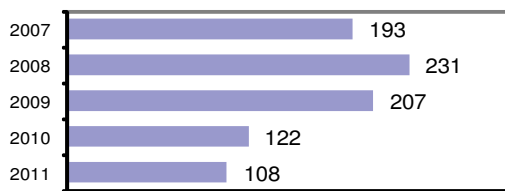

Agency 2011 Crime Report

Weiser Police Department

Population: 5,568
County: Washington

Offense Overview

- Offense total 108
- % change from 2010 -11.5
- # of cleared offenses 79
- Percent cleared 73.1

- Group "A" Crime Rate per 100,000 population 1939.7

- Summary based reporting crime rate per 100,000 population is calculated for other state crime comparisons only. 700.4

Arrest Overview

- Arrest total 172
- % change from 2010 6.2
- Adult arrest total 142
- Juvenile arrest total 30

- Arrest Rate per 100,000 population 3089.1

Group "A" Offenses	Offenses		Arrests	
	# Reported	# Cleared	Adult	Juvenile
Murder	0	0	0	0
Negligent Manslaughter	0	0	0	0
Forcible Rape	3	3	3	0
Robbery	0	0	0	0
Aggravated Assault	3	3	3	0
Burglary	10	4	3	6
Larceny	22	8	3	6
Motor Vehicle Theft	1	0	0	0
Arson	0	0	0	0
Simple Assault	29	29	28	2
Intimidation	1	1	1	0
Bribery	0	0	0	0
Counterfeiting/Forgery	0	0	0	0
Vandalism	13	7	6	2
Drug/Narcotics	9	9	7	0
Drug Equipment	10	10	11	0
Embezzlement	0	0	0	0
Extortion/Blackmail	0	0	0	0
Fraud	3	2	2	0
Gambling	0	0	0	0
Kidnapping	0	0	0	0
Pornography	0	0	0	0
Prostitution	0	0	0	0
Forcible Sodomy	0	0	0	0
Sexual Assault w/Object	0	0	0	0
Forcible Fondling	2	1	1	0
Incest	0	0	0	0
Statutory Rape	0	0	0	0
Stolen Property	0	0	0	0
Weapon Law Violation	2	2	2	0
Total Group "A"	108	79	70	16

Total Offenses - 5 year trend