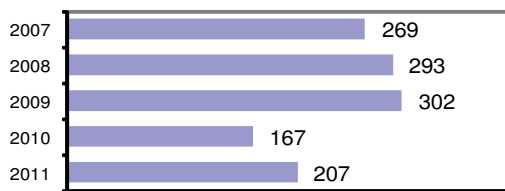

Agency 2011 Crime Report

Washington County Total

Population: 10,311
County: Washington

Offense Overview

- Offense total 207
- % change from 2010 24.0
- # of cleared offenses 155
- Percent cleared 74.9

- Group "A" Crime Rate per 100,000 population 2007.6

- Summary based reporting crime rate per 100,000 population is calculated for other state crime comparisons only. 659.5

Arrest Overview

- Arrest total 372
- % change from 2010 -1.3
- Adult arrest total 318
- Juvenile arrest total 54

- Arrest Rate per 100,000 population 3607.8

Group "A" Offenses	Offenses		Arrests	
	# Reported	# Cleared	Adult	Juvenile
Murder	0	0	0	0
Negligent Manslaughter	0	0	0	0
Forcible Rape	3	3	3	0
Robbery	0	0	0	0
Aggravated Assault	12	11	9	0
Burglary	22	7	4	6
Larceny	30	12	7	7
Motor Vehicle Theft	1	0	0	0
Arson	0	0	0	0
Simple Assault	42	42	38	3
Intimidation	2	2	1	1
Bribery	0	0	0	0
Counterfeiting/Forgery	1	1	0	1
Vandalism	21	11	7	2
Drug/Narcotics	30	27	19	3
Drug Equipment	31	30	19	0
Embezzlement	0	0	0	0
Extortion/Blackmail	0	0	0	0
Fraud	4	2	2	0
Gambling	0	0	0	0
Kidnapping	0	0	0	0
Pornography	0	0	0	0
Prostitution	0	0	0	0
Forcible Sodomy	0	0	0	0
Sexual Assault w/Object	2	2	0	2
Forcible Fondling	2	1	1	0
Incest	0	0	0	0
Statutory Rape	1	1	1	0
Stolen Property	0	0	0	0
Weapon Law Violation	3	3	3	0
Total Group "A"	207	155	114	25

Total Offenses - 5 year trend