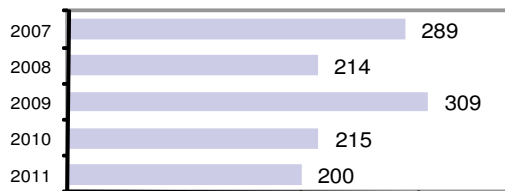

Total Arrests - 5 year trend

Group "B" Arrests	Arrests	
	Adult	Juvenile
Bad Checks	0	0
Curfew/Vagrancy	1	0
Disorderly Conduct	3	0
DUI	11	0
Drunkenness	0	0
Family Offense-nonviolent	0	0
Liquor Law Violation	16	3
Peeping Tom	0	0
Runaways	0	0
Trespass	4	0
All Other Offenses	97	12
Total Group "B"	132	15