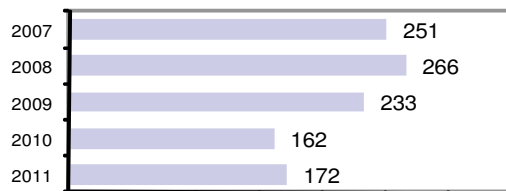

Total Arrests - 5 year trend

Group "B" Arrests	Arrests	
	Adult	Juvenile
Bad Checks	2	0
Curfew/Vagrancy	0	0
Disorderly Conduct	22	3
DUI	17	0
Drunkenness	0	0
Family Offense-nonviolent	0	0
Liquor Law Violation	14	5
Peeping Tom	0	0
Runaways	0	0
Trespass	0	0
All Other Offenses	17	6
Total Group "B"	72	14