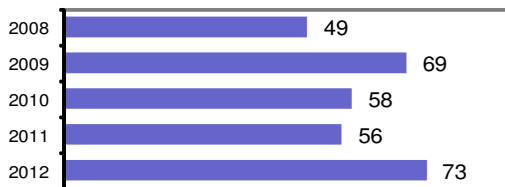

Agency 2012 Crime Report

Caribou County Sheriff

Population: 3,867
County: Caribou

Offense Overview

- Offense total 73
- % change from 2011 30.4
- # of cleared offenses 40
- Percent cleared 54.8

- Group "A" Crime Rate per 100,000 population 1887.8

- Summary based reporting crime rate per 100,000 population is calculated for other state crime comparisons only. 646.5

Arrest Overview

- Arrest total 115
- % change from 2011 7.5
- Adult arrest total 104
- Juvenile arrest total 11

- Arrest Rate per 100,000 population 2973.9

Group "A" Offenses	Offenses		Arrests	
	# Reported	# Cleared	Adult	Juvenile
Murder	0	0	0	0
Negligent Manslaughter	0	0	0	0
Forcible Rape	1	0	0	0
Robbery	0	0	0	0
Aggravated Assault	1	1	1	0
Burglary	9	1	0	1
Larceny	13	4	1	1
Motor Vehicle Theft	1	0	0	0
Arson	0	0	0	0
Simple Assault	8	7	5	0
Intimidation	0	0	0	0
Bribery	0	0	0	0
Counterfeiting/Forgery	0	0	0	0
Vandalism	16	4	3	0
Drug/Narcotics	13	12	14	1
Drug Equipment	10	10	2	0
Embezzlement	0	0	0	0
Extortion/Blackmail	0	0	0	0
Fraud	0	0	0	0
Gambling	0	0	0	0
Kidnapping	0	0	0	0
Pornography	0	0	0	0
Prostitution	0	0	0	0
Forcible Sodomy	0	0	0	0
Sexual Assault w/Object	0	0	0	0
Forcible Fondling	0	0	0	0
Incest	0	0	0	0
Statutory Rape	0	0	0	0
Stolen Property	0	0	0	2
Weapon Law Violation	1	1	1	0
Total Group "A"	73	40	27	5

Total Offenses - 5 year trend