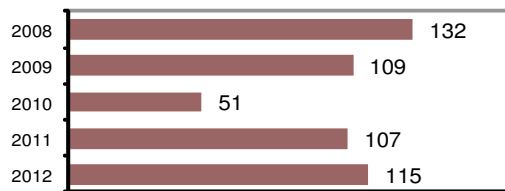

Total Arrests - 5 year trend

Group "B" Arrests	Arrests	
	Adult	Juvenile
Bad Checks	0	0
Curfew/Vagrancy	0	0
Disorderly Conduct	2	0
DUI	16	0
Drunkenness	0	0
Family Offense-nonviolent	0	0
Liquor Law Violation	4	2
Peeping Tom	0	0
Runaways	0	0
Trespass	2	0
All Other Offenses	53	4
Total Group "B"	77	6