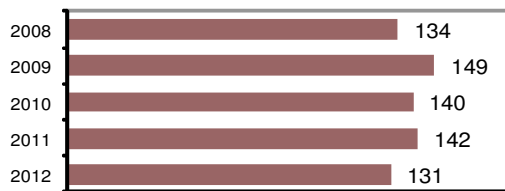

Total Arrests - 5 year trend

Group "B" Arrests	Arrests	
	Adult	Juvenile
Bad Checks	0	0
Curfew/Vagrancy	0	0
Disorderly Conduct	5	1
DUI	34	0
Drunkenness	0	0
Family Offense-nonviolent	2	0
Liquor Law Violation	9	0
Peeping Tom	0	0
Runaways	0	2
Trespass	1	0
All Other Offenses	18	2
Total Group "B"	69	5