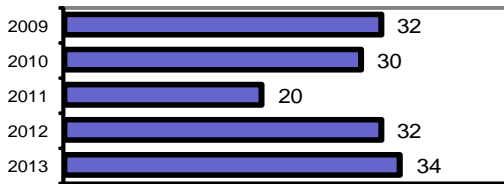

Agency 2013 Crime Report

Aberdeen Police Department

Population: 1,959
County: Bingham

Offense Overview

- Offense total 34
- % change from 2012 6.3
- # of cleared offenses 4
- Percent cleared 11.8

• Group "A" Crime Rate per 100,000 population 1735.6

• Summary based reporting crime rate per 100,000 population is calculated for other state crime comparisons only. 918.8

Arrest Overview

- Arrest total 17
- % change from 2012 0.0
- Adult arrest total 17
- Juvenile arrest total 0

• Arrest Rate per 100,000 population 867.8

Group "A" Offenses	Offenses		Arrests	
	# Reported	# Cleared	Adult	Juvenile
Murder	0	0	0	0
Negligent Manslaughter	0	0	0	0
Rape	1	0	0	0
Robbery	0	0	0	0
Aggravated Assault	1	0	0	0
Burglary	1	0	0	0
Larceny	12	1	0	0
Motor Vehicle Theft	3	0	0	0
Arson	0	0	0	0
Simple Assault	3	2	1	0
Intimidation	1	0	0	0
Bribery	0	0	0	0
Counterfeiting/Forgery	1	0	0	0
Vandalism	8	0	0	0
Drug/Narcotics	0	0	0	0
Drug Equipment	1	1	1	0
Embezzlement	0	0	0	0
Extortion/Blackmail	0	0	0	0
Fraud	1	0	0	0
Gambling	0	0	0	0
Kidnapping	0	0	0	0
Pornography	0	0	0	0
Prostitution	0	0	0	0
Sodomy	0	0	0	0
Sexual Assault w/Object	0	0	0	0
Fondling	1	0	1	0
Incest	0	0	0	0
Statutory Rape	0	0	0	0
Stolen Property	0	0	0	0
Weapon Law Violation	0	0	0	0
Total Group "A"	34	4	3	0

Total Offenses - 5 year trend