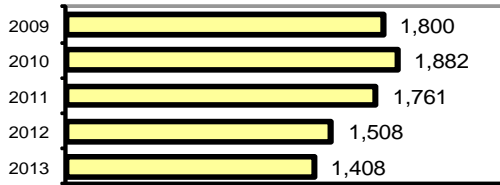

Total Arrests - 5 year trend