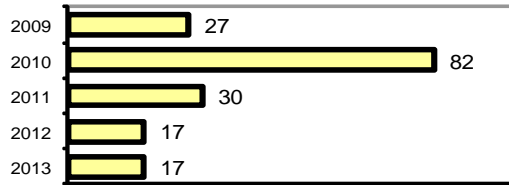

Total Arrests - 5 year trend

Group "B" Arrests	Arrests	
	Adult	Juvenile
Bad Checks	0	0
Curfew/Vagrancy	0	0
Disorderly Conduct	1	0
DUI	3	0
Drunkenness	0	0
Family Offense-nonviolent	0	0
Liquor Law Violation	0	0
Peeping Tom	0	0
Runaways	0	0
Trespass	1	0
All Other Offenses	9	0
Total Group "B"	14	0