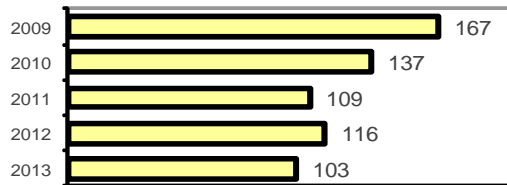

Total Arrests - 5 year trend