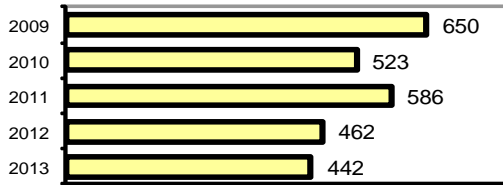

Total Arrests - 5 year trend