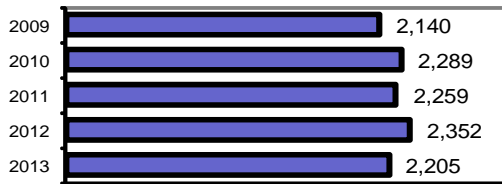

Total Offenses - 5 year trend