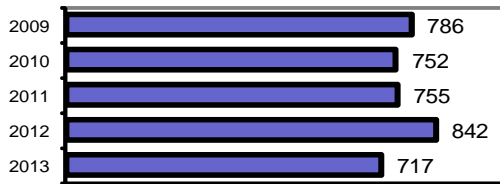

Total Offenses - 5 year trend