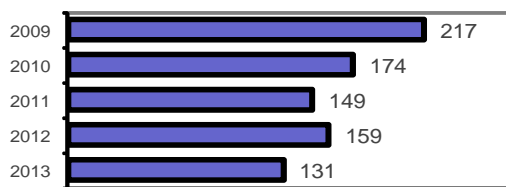

Total Offenses - 5 year trend