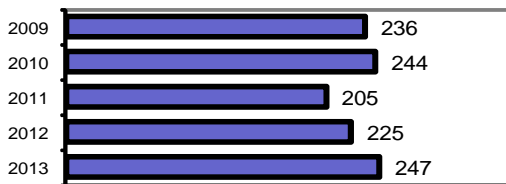

Total Offenses - 5 year trend