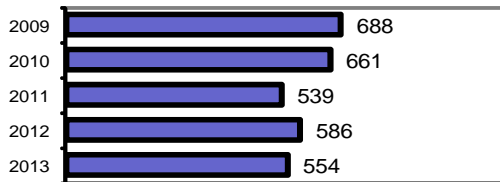

Agency 2013 Crime Report

Blaine County Total

Population: 21,198
County: Blaine

Offense Overview

- Offense total 554
- % change from 2012 **-5.5**
- # of cleared offenses 300
- Percent cleared 54.2

• Group "A" Crime Rate per 100,000 population 2613.5

• Summary based reporting crime rate per 100,000 population is calculated for other state crime comparisons only. 985.9

Arrest Overview

- Arrest total 517
- % change from 2012 **-15.1**
- Adult arrest total 401
- Juvenile arrest total 116

• Arrest Rate per 100,000 population 2438.9

Group "A" Offenses	Offenses		Arrests	
	# Reported	# Cleared	Adult	Juvenile
Murder	1	1	1	0
Negligent Manslaughter	0	0	0	0
Rape	2	1	1	1
Robbery	0	0	1	0
Aggravated Assault	25	20	19	4
Burglary	56	19	13	5
Larceny	120	30	15	7
Motor Vehicle Theft	5	1	0	0
Arson	0	0	0	0
Simple Assault	49	46	28	1
Intimidation	18	17	11	0
Bribery	0	0	0	0
Counterfeiting/Forgery	3	0	0	0
Vandalism	109	20	8	5
Drug/Narcotics	73	70	42	21
Drug Equipment	44	44	10	2
Embezzlement	3	3	1	0
Extortion/Blackmail	0	0	0	1
Fraud	17	5	3	1
Gambling	0	0	0	0
Kidnapping	1	1	1	0
Pornography	1	1	0	0
Prostitution	0	0	0	0
Sodomy	0	0	0	0
Sexual Assault w/Object	0	0	0	0
Fondling	4	3	2	2
Incest	0	0	0	0
Statutory Rape	0	0	0	0
Stolen Property	8	4	3	1
Weapon Law Violation	15	14	4	4
Total Group "A"	554	300	163	55

Total Offenses - 5 year trend