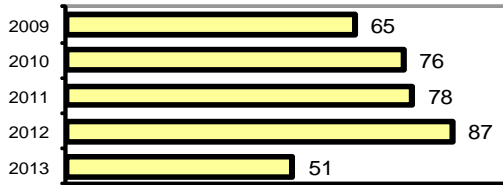

Total Arrests - 5 year trend

Group "B" Arrests	Arrests	
	Adult	Juvenile
Bad Checks	0	0
Curfew/Vagrancy	0	0
Disorderly Conduct	3	0
DUI	14	1
Drunkenness	0	0
Family Offense-nonviolent	0	0
Liquor Law Violation	1	0
Peeping Tom	0	0
Runaways	0	0
Trespass	0	0
All Other Offenses	4	2
Total Group "B"	22	3