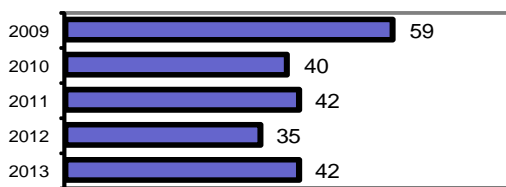

Agency 2013 Crime Report

Sun Valley Police Department

Population: 1,391
County: Blaine

Offense Overview

- Offense total 42
- % change from 2012 20.0
- # of cleared offenses 14
- Percent cleared 33.3

• Group "A" Crime Rate per 100,000 population 3019.4

• Summary based reporting crime rate per 100,000 population is calculated for other state crime comparisons only. 1294.0

Arrest Overview

- Arrest total 19
- % change from 2012 5.6
- Adult arrest total 19
- Juvenile arrest total 0

• Arrest Rate per 100,000 population 1365.9

Group "A" Offenses	Offenses		Arrests	
	# Reported	# Cleared	Adult	Juvenile
Murder	0	0	0	0
Negligent Manslaughter	0	0	0	0
Rape	0	0	0	0
Robbery	0	0	0	0
Aggravated Assault	8	6	4	0
Burglary	1	0	0	0
Larceny	8	1	1	0
Motor Vehicle Theft	1	0	0	0
Arson	0	0	0	0
Simple Assault	2	1	1	0
Intimidation	1	0	0	0
Bribery	0	0	0	0
Counterfeiting/Forgery	2	0	0	0
Vandalism	10	0	0	0
Drug/Narcotics	2	1	1	0
Drug Equipment	1	1	0	0
Embezzlement	0	0	0	0
Extortion/Blackmail	0	0	0	0
Fraud	2	1	1	0
Gambling	0	0	0	0
Kidnapping	0	0	0	0
Pornography	0	0	0	0
Prostitution	0	0	0	0
Sodomy	0	0	0	0
Sexual Assault w/Object	0	0	0	0
Fondling	0	0	0	0
Incest	0	0	0	0
Statutory Rape	0	0	0	0
Stolen Property	2	2	1	0
Weapon Law Violation	2	1	0	0
Total Group "A"	42	14	9	0

Total Offenses - 5 year trend