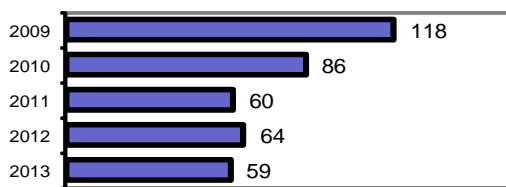

Total Offenses - 5 year trend