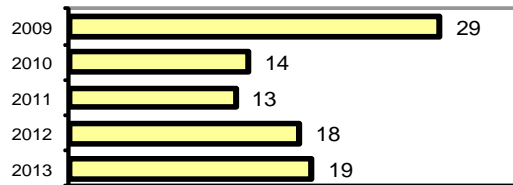

Total Arrests - 5 year trend

Group "B" Arrests	Arrests	
	Adult	Juvenile
Bad Checks	0	0
Curfew/Vagrancy	0	0
Disorderly Conduct	0	0
DUI	7	0
Drunkenness	0	0
Family Offense-nonviolent	0	0
Liquor Law Violation	0	0
Peeping Tom	0	0
Runaways	0	0
Trespass	0	0
All Other Offenses	3	0
Total Group "B"	10	0