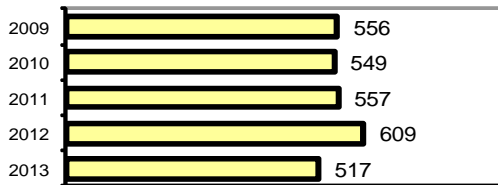

Total Arrests - 5 year trend

Group "B" Arrests	Arrests	
	Adult	Juvenile
Bad Checks	4	0
Curfew/Vagrancy	0	0
Disorderly Conduct	13	1
DUI	111	2
Drunkenness	1	0
Family Offense-nonviolent	0	0
Liquor Law Violation	12	15
Peeping Tom	0	0
Runaways	0	0
Trespass	9	3
All Other Offenses	88	40
Total Group "B"	238	61