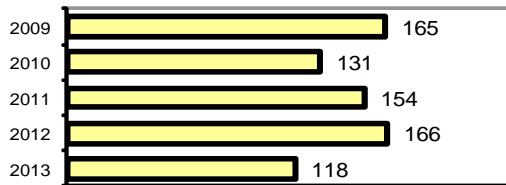

Total Arrests - 5 year trend

Group "B" Arrests	Arrests	
	Adult	Juvenile
Bad Checks	0	0
Curfew/Vagrancy	0	0
Disorderly Conduct	1	0
DUI	23	0
Drunkenness	0	0
Family Offense-nonviolent	0	0
Liquor Law Violation	4	11
Peeping Tom	0	0
Runaways	0	0
Trespass	0	0
All Other Offenses	45	7
Total Group "B"	73	18