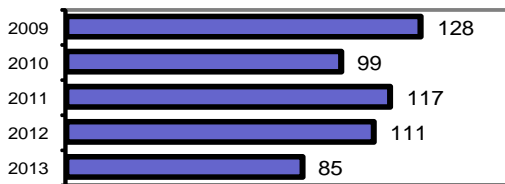

Agency 2013 Crime Report

Blaine County Sheriff

Population: 6,953
County: Blaine

Offense Overview

- Offense total 85
- % change from 2012 **-23.4**
- # of cleared offenses 43
- Percent cleared 50.6

- Group "A" Crime Rate per 100,000 population 1222.5

- Summary based reporting crime rate per 100,000 population is calculated for other state crime comparisons only. 402.7

Arrest Overview

- Arrest total 118
- % change from 2012 **-28.9**
- Adult arrest total 93
- Juvenile arrest total 25

- Arrest Rate per 100,000 population 1697.1

Group "A" Offenses	Offenses		Arrests	
	# Reported	# Cleared	Adult	Juvenile
Murder	0	0	0	0
Negligent Manslaughter	0	0	0	0
Rape	1	0	0	0
Robbery	0	0	0	0
Aggravated Assault	2	2	5	0
Burglary	8	1	1	0
Larceny	17	1	1	1
Motor Vehicle Theft	0	0	0	0
Arson	0	0	0	0
Simple Assault	6	6	2	1
Intimidation	4	4	1	0
Bribery	0	0	0	0
Counterfeiting/Forgery	0	0	0	0
Vandalism	13	1	0	0
Drug/Narcotics	20	20	9	3
Drug Equipment	6	6	0	1
Embezzlement	1	1	0	0
Extortion/Blackmail	0	0	0	0
Fraud	7	1	0	1
Gambling	0	0	0	0
Kidnapping	0	0	0	0
Pornography	0	0	0	0
Prostitution	0	0	0	0
Sodomy	0	0	0	0
Sexual Assault w/Object	0	0	0	0
Fondling	0	0	1	0
Incest	0	0	0	0
Statutory Rape	0	0	0	0
Stolen Property	0	0	0	0
Weapon Law Violation	0	0	0	0
Total Group "A"	85	43	20	7

Total Offenses - 5 year trend