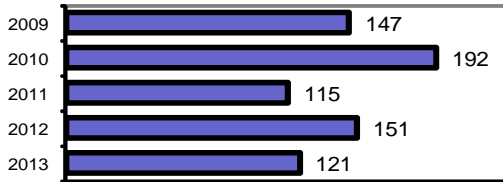

Agency 2013 Crime Report

Ketchum Police Department

Population: 2,670
County: Blaine

Offense Overview

- Offense total 121
- % change from 2012 -19.9
- # of cleared offenses 47
- Percent cleared 38.8

- Group "A" Crime Rate per 100,000 population 4531.8

- Summary based reporting crime rate per 100,000 population is calculated for other state crime comparisons only. 2097.4

Arrest Overview

- Arrest total 51
- % change from 2012 -41.4
- Adult arrest total 48
- Juvenile arrest total 3

- Arrest Rate per 100,000 population 1910.1

Group "A" Offenses	Offenses		Arrests	
	# Reported	# Cleared	Adult	Juvenile
Murder	0	0	0	0
Negligent Manslaughter	0	0	0	0
Rape	0	0	0	0
Robbery	0	0	1	0
Aggravated Assault	3	3	4	0
Burglary	5	1	0	0
Larceny	46	11	6	0
Motor Vehicle Theft	2	1	0	0
Arson	0	0	0	0
Simple Assault	9	8	4	0
Intimidation	2	2	1	0
Bribery	0	0	0	0
Counterfeiting/Forgery	1	0	0	0
Vandalism	35	8	2	0
Drug/Narcotics	9	7	6	0
Drug Equipment	3	3	0	0
Embezzlement	1	1	0	0
Extortion/Blackmail	0	0	0	0
Fraud	3	2	1	0
Gambling	0	0	0	0
Kidnapping	0	0	0	0
Pornography	0	0	0	0
Prostitution	0	0	0	0
Sodomy	0	0	0	0
Sexual Assault w/Object	0	0	0	0
Fondling	0	0	0	0
Incest	0	0	0	0
Statutory Rape	0	0	0	0
Stolen Property	2	0	1	0
Weapon Law Violation	0	0	0	0
Total Group "A"	121	47	26	0

Total Offenses - 5 year trend