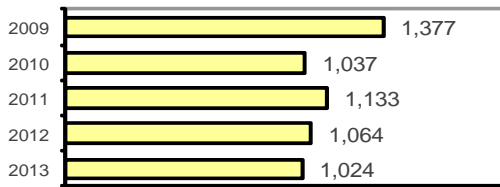

Total Arrests - 5 year trend

Group "B" Arrests	Arrests	
	Adult	Juvenile
Bad Checks	0	0
Curfew/Vagrancy	0	0
Disorderly Conduct	41	5
DUI	169	1
Drunkenness	2	4
Family Offense-nonviolent	9	0
Liquor Law Violation	41	15
Peeping Tom	0	0
Runaways	0	9
Trespass	9	3
All Other Offenses	322	47
Total Group "B"	593	84