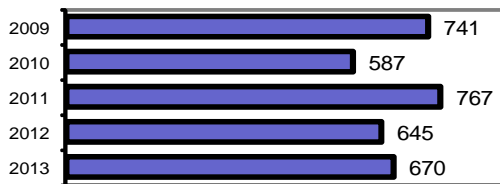

Agency 2013 Crime Report

Jerome Police Department

Population: 11,059
County: Jerome

Offense Overview

- Offense total 670
- % change from 2012 3.9
- # of cleared offenses 394
- Percent cleared 58.8

• Group "A" Crime Rate per 100,000 population 6058.4

• Summary based reporting crime rate per 100,000 population is calculated for other state crime comparisons only. 2152.1

Arrest Overview

- Arrest total 515
- % change from 2012 -6.4
- Adult arrest total 418
- Juvenile arrest total 97

• Arrest Rate per 100,000 population 4656.8

Group "A" Offenses	Offenses		Arrests	
	# Reported	# Cleared	Adult	Juvenile
Murder	0	0	0	0
Negligent Manslaughter	0	0	0	0
Rape	7	5	1	1
Robbery	3	1	1	0
Aggravated Assault	20	17	9	0
Burglary	59	13	10	3
Larceny	130	36	23	11
Motor Vehicle Theft	19	6	3	1
Arson	0	0	0	0
Simple Assault	110	104	61	7
Intimidation	9	8	1	0
Bribery	0	0	0	0
Counterfeiting/Forgery	14	3	2	0
Vandalism	95	28	5	5
Drug/Narcotics	76	75	71	15
Drug Equipment	72	72	14	4
Embezzlement	2	1	0	0
Extortion/Blackmail	0	0	0	0
Fraud	29	7	2	1
Gambling	0	0	0	0
Kidnapping	2	1	1	0
Pornography	0	0	0	0
Prostitution	1	1	0	0
Sodomy	0	0	0	0
Sexual Assault w/Object	0	0	0	0
Fondling	5	4	1	1
Incest	0	0	0	0
Statutory Rape	2	1	0	0
Stolen Property	4	2	4	0
Weapon Law Violation	11	9	3	0
Total Group "A"	670	394	212	49

Total Offenses - 5 year trend