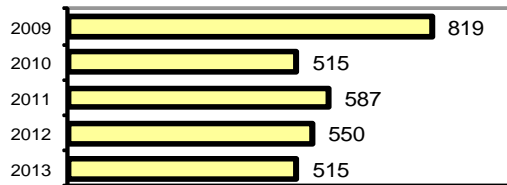

Total Arrests - 5 year trend

Group "B" Arrests	Arrests	
	Adult	Juvenile
Bad Checks	0	0
Curfew/Vagrancy	0	0
Disorderly Conduct	27	4
DUI	73	0
Drunkenness	1	0
Family Offense-nonviolent	9	0
Liquor Law Violation	16	5
Peeping Tom	0	0
Runaways	0	9
Trespass	7	3
All Other Offenses	73	27
Total Group "B"	206	48