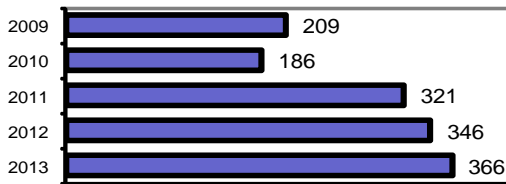

Agency 2013 Crime Report

Jerome County Sheriff

Population: 11,567
County: Jerome

Offense Overview

- Offense total 366
- % change from 2012 5.8
- # of cleared offenses 144
- Percent cleared 39.3

- Group "A" Crime Rate per 100,000 population 3164.2

- Summary based reporting crime rate per 100,000 population is calculated for other state crime comparisons only. 1270.9

Arrest Overview

- Arrest total 509
- % change from 2012 -1.0
- Adult arrest total 461
- Juvenile arrest total 48

- Arrest Rate per 100,000 population 4400.4

Group "A" Offenses	Offenses		Arrests	
	# Reported	# Cleared	Adult	Juvenile
Murder	0	0	0	0
Negligent Manslaughter	0	0	0	0
Rape	2	0	0	0
Robbery	0	0	0	0
Aggravated Assault	15	12	9	0
Burglary	33	4	4	0
Larceny	80	3	3	0
Motor Vehicle Theft	16	3	0	0
Arson	1	0	0	0
Simple Assault	70	40	22	1
Intimidation	2	0	0	0
Bribery	0	0	0	0
Counterfeiting/Forgery	0	0	0	0
Vandalism	37	4	3	0
Drug/Narcotics	37	34	21	6
Drug Equipment	37	31	7	5
Embezzlement	0	0	0	0
Extortion/Blackmail	0	0	0	0
Fraud	13	1	0	0
Gambling	0	0	0	0
Kidnapping	0	0	0	0
Pornography	1	0	0	0
Prostitution	0	0	0	0
Sodomy	0	0	0	0
Sexual Assault w/Object	0	0	0	0
Fondling	12	7	2	0
Incest	0	0	0	0
Statutory Rape	0	0	0	0
Stolen Property	5	2	0	0
Weapon Law Violation	5	3	3	0
Total Group "A"	366	144	74	12

Total Offenses - 5 year trend