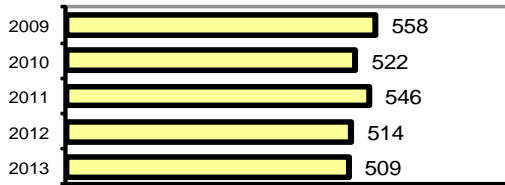

Total Arrests - 5 year trend

Group "B" Arrests	Arrests	
	Adult	Juvenile
Bad Checks	0	0
Curfew/Vagrancy	0	0
Disorderly Conduct	14	1
DUI	96	1
Drunkenness	1	4
Family Offense-nonviolent	0	0
Liquor Law Violation	25	10
Peeping Tom	0	0
Runaways	0	0
Trespass	2	0
All Other Offenses	249	20
Total Group "B"	387	36