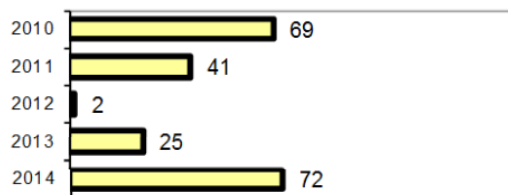

Total Arrests - 5 year trend

Group "B" Arrests	Arrests	
	Adult	Juvenile
Bad Checks	0	0
Curfew/Vagrancy	0	0
Disorderly Conduct	1	0
DUI	10	0
Drunkness	0	0
Family Offense-non violent	0	0
Liquor Law Violation	1	3
Peeping Tom	0	0
Runaways	0	0
Trespass	0	0
All Other Offenses	2	1
Total Group "B"	14	4