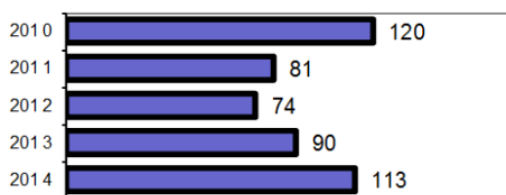

Agency 2014 Crime Report

Adams County Sheriff - County Total

Population: 4,622
County: Adams

	Offenses		Arrests	
	# Reported	# Cleared	Adult	Juvenile
Group "A" Offenses				
Murder	0	0	0	0
Negligent Manslaughter	0	0	0	0
Rape	0	0	0	0
Robbery	0	0	0	0
Aggravated Assault	6	5	5	0
Burglary	0	0	0	0
Larceny	17	1	1	0
Motor Vehicle Theft	2	1	1	0
Arson	0	0	0	0
Simple Assault	33	16	9	2
Intimidation	0	0	0	0
Bribery	0	0	0	0
Counterfeiting/Forgery	0	0	0	0
Vandalism	1	1	1	0
Drug/Narcotics	30	27	26	0
Drug Equipment	22	20	8	0
Embezzlement	0	0	0	0
Extortion/Blackmail	0	0	0	0
Fraud	0	0	0	0
Gambling	0	0	0	0
Kidnapping	0	0	0	0
Pornography	1	0	0	0
Prostitution	0	0	0	0
Sodomy	0	0	0	0
Sexual Assault w/Object	0	0	0	0
Fondling	0	0	0	0
Incest	0	0	0	0
Statutory Rape	0	0	0	0
Stolen Property	0	0	0	0
Weapon Law Violation	1	1	1	0
Total Group "A"	113	72	52	2

Offense Overview	
• Offense total	113
• % change from 2013	25.6
• # of cleared offenses	72
• Percent cleared	63.7
• Group "A" Crime Rate per 100,000 population	2444.8
• Summary based reporting crime rate per 100,000 population is calculated for other state crime comparisons only.	540.9
Arrest Overview	
• Arrest total	72
• % change from 2013	188.0
• Adult arrest total	66
• Juvenile arrest total	6
• Arrest Rate per 100,000 population	1557.8

Total Offenses - 5 year trend