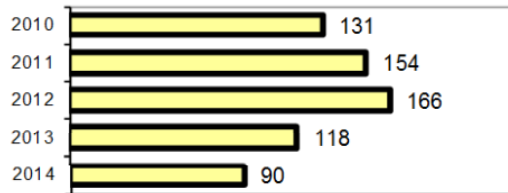

Total Arrests - 5 year trend

Group "B" Arrests	Arrests	
	Adult	Juvenile
Bad Checks	0	0
Curfew/Vagrancy	0	0
Disorderly Conduct	0	0
DUI	23	0
Drunkness	0	0
Family Offense-nonviolent	0	0
Liquor Law Violation	1	0
Peeping Tom	0	0
Runaways	0	0
Trespass	0	0
All Other Offenses	32	5
Total Group "B"	56	5