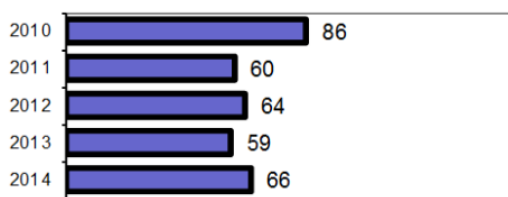

Agency 2014 Crime Report

Bellevue Marshal

Population: 2,278
County: Blaine

Offense Overview

- Offense total 66
- % change from 2013 11.9
- # of cleared offenses 28
- Percent cleared 42.4

- Group "A" Crime Rate per 100,000 population 2897.3

- Summary based reporting crime rate per 100,000 population is calculated for other state crime comparisons only. 790.2

Arrest Overview

- Arrest total 39
- % change from 2013 -48.0
- Adult arrest total 36
- Juvenile arrest total 3

- Arrest Rate per 100,000 population 1712.0

Group "A" Offenses	Offenses		Arrests	
	# Reported	# Cleared	Adult	Juvenile
Murder	0	0	0	0
Negligent Manslaughter	0	0	0	0
Rape	0	0	0	0
Robbery	0	0	0	0
Aggravated Assault	4	4	4	0
Burglary	3	1	0	0
Larceny	10	0	0	0
Motor Vehicle Theft	1	0	0	0
Arsen	0	0	0	0
Simple Assault	6	3	3	0
Intimidation	4	4	3	0
Bribery	0	0	0	0
Counterfeiting/Forgery	0	0	0	0
Vandalism	21	2	0	2
Drug/Narcotics	3	3	2	0
Drug Equipment	5	5	3	0
Embezzlement	1	0	0	0
Extortion/Blackmail	0	0	0	0
Fraud	2	1	1	0
Gambling	0	0	0	0
Kidnapping	1	1	2	0
Pornography	1	1	0	0
Prostitution	0	0	0	0
Sodomy	0	0	0	0
Sexual Assault w/Object	0	0	0	0
Fondling	3	3	1	0
Incest	0	0	0	0
Statutory Rape	0	0	0	0
Stolen Property	1	0	0	0
Weapon Law Violation	0	0	0	0
Total Group "A"	66	28	19	2

Total Offenses - 5 year trend