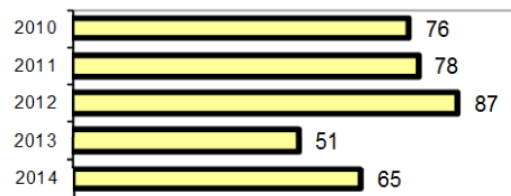

Total Arrests - 5 year trend

Group "B" Arrests	Arrests	
	Adult	Juvenile
Bad Checks	0	0
Curfew/Vagrancy	0	0
Disorderly Conduct	3	0
DUI	11	0
Drunkness	0	0
Family Offense-nonviolent	0	0
Liquor Law Violation	8	3
Peeping Tom	0	0
Runaways	0	0
Trespass	1	0
All Other Offenses	4	2
Total Group "B"	27	5