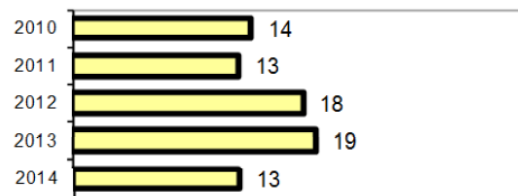

Total Arrests - 5 year trend

Group "B" Arrests	Arrests	
	Adult	Juvenile
Bad Checks	0	0
Curfew/Vagrancy	0	0
Disorderly Conduct	0	0
DUI	4	1
Drunkenness	0	0
Family Offense-nonviolent	0	0
Liquor Law Violation	0	0
Peeping Tom	0	0
Runaways	0	0
Trespass	0	0
All Other Offenses	3	0
Total Group "B"	7	1