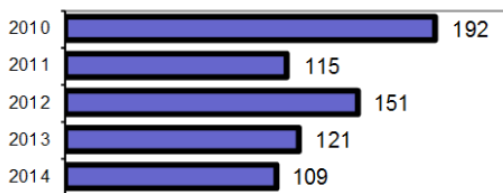

Agency 2014 Crime Report

Ketchum Police Department

Population: 2,705
County: Blaine

Offense Overview

- Offense total 109
- % change from 2013 **-9.9**
- # of cleared offenses 46
- Percent cleared 42.2

• Group "A" Crime Rate per 100,000 population 4029.6

• Summary based reporting crime rate per 100,000 population is calculated for other state crime comparisons only. 2513.9

Arrest Overview

- Arrest total 65
- % change from 2013 27.5
- Adult arrest total 56
- Juvenile arrest total 9

• Arrest Rate per 100,000 population 2403.0

Group "A" Offenses	Offenses		Arrests	
	# Reported	# Cleared	Adult	Juvenile
Murder	0	0	0	0
Negligent Manslaughter	0	0	0	0
Rape	0	0	0	0
Robbery	1	1	1	0
Aggravated Assault	5	4	4	0
Burglary	11	3	2	2
Larceny	47	12	8	1
Motor Vehicle Theft	4	3	0	1
Arson	0	0	0	0
Simple Assault	9	5	3	0
Intimidation	1	1	0	0
Bribery	0	0	0	0
Counterfeiting/Forgery	3	3	4	0
Vandalism	15	2	1	0
Drug/Narcotics	6	6	3	0
Drug Equipment	6	6	2	0
Embezzlement	0	0	0	0
Extortion/Blackmail	0	0	0	0
Fraud	0	0	1	0
Gambling	0	0	0	0
Kidnapping	0	0	0	0
Pornography	0	0	0	0
Prostitution	0	0	0	0
Sodomy	0	0	0	0
Sexual Assault w/Object	0	0	0	0
Fondling	0	0	0	0
Incest	0	0	0	0
Statutory Rape	0	0	0	0
Stolen Property	1	0	0	0
Weapon Law Violation	0	0	0	0
Total Group "A"	109	46	29	4

Total Offenses - 5 year trend