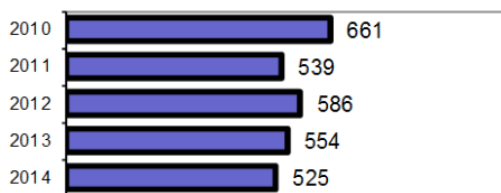

Agency 2014 Crime Report

Blaine County Total

Population: 21,489
County: Blaine

Offense Overview

- Offense total 525
- % change from 2013 -5.2
- # of cleared offenses 284
- Percent cleared 54.1

- Group "A" Crime Rate per 100,000 population 2443.1

- Summary based reporting crime rate per 100,000 population is calculated for other state crime comparisons only. 1093.6

Arrest Overview

- Arrest total 445
- % change from 2013 -13.9
- Adult arrest total 351
- Juvenile arrest total 94

- Arrest Rate per 100,000 population 2070.8

Group "A" Offenses	Offenses		Arrests	
	# Reported	# Cleared	Adult	Juvenile
Murder	1	1	1	0
Negligent Manslaughter	0	0	0	0
Rape	1	0	0	0
Robbery	1	1	1	0
Aggravated Assault	40	38	34	3
Burglary	57	19	11	2
Larceny	117	26	14	2
Motor Vehicle Theft	15	10	0	5
Arson	3	3	1	1
Simple Assault	46	38	30	1
Intimidation	13	13	9	0
Bribery	0	0	0	0
Counterfeiting/Forgery	6	4	5	0
Vandalism	101	21	8	4
Drug/Narcotics	54	54	29	27
Drug Equipment	35	35	11	1
Embezzlement	3	1	0	0
Extortion/Blackmail	0	0	1	1
Fraud	11	4	3	2
Gambling	0	0	0	0
Kidnapping	3	3	5	0
Pornography	2	1	0	0
Prostitution	0	0	0	0
Sodomy	0	0	0	0
Sexual Assault w/Object	0	0	0	0
Fondling	7	6	2	1
Incest	0	0	0	0
Statutory Rape	0	0	0	0
Stolen Property	3	0	0	0
Weapon Law Violation	6	6	3	0
Total Group "A"	525	284	168	50

Total Offenses - 5 year trend