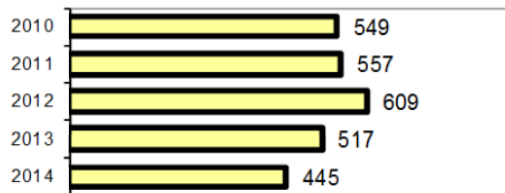

Total Arrests - 5 year trend

Group "B" Arrests	Arrests	
	Adult	Juvenile
Bad Checks	1	0
Curfew/Vagrancy	0	0
Disorderly Conduct	5	0
DUI	84	2
Drunkness	0	0
Family Offense-nonviolent	0	0
Liquor Law Violation	24	13
Peeping Tom	0	0
Runaways	0	0
Trespass	11	0
All Other Offenses	58	29
Total Group "B"	183	44