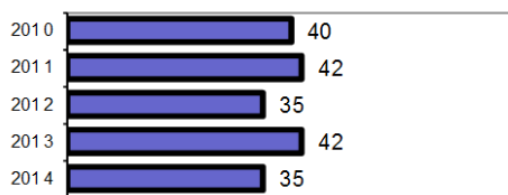

Agency 2014 Crime Report

Sun Valley Police Department

Population: 1,409
County: Blaine

Offense Overview

- Offense total 35
- % change from 2013 -16.7
- # of cleared offenses 9
- Percent cleared 25.7

- Group "A" Crime Rate per 100,000 population 2484.0

- Summary based reporting crime rate per 100,000 population is calculated for other state crime comparisons only. 1064.6

Arrest Overview

- Arrest total 13
- % change from 2013 -31.6
- Adult arrest total 12
- Juvenile arrest total 1

- Arrest Rate per 100,000 population 922.6

Group "A" Offenses	Offenses		Arrests	
	# Reported	# Cleared	Adult	Juvenile
Murder	0	0	0	0
Negligent Manslaughter	0	0	0	0
Rape	0	0	0	0
Robbery	0	0	0	0
Aggravated Assault	3	3	1	0
Burglary	5	2	2	0
Larceny	7	0	0	0
Motor Vehicle Theft	0	0	0	0
Arson	0	0	0	0
Simple Assault	1	1	1	0
Intimidation	0	0	0	0
Bribery	0	0	0	0
Counterfeiting/Forgery	1	0	0	0
Vandalism	13	1	0	0
Drug/Narcotics	0	0	0	0
Drug Equipment	2	2	1	0
Embezzlement	0	0	0	0
Extortion/Blackmail	0	0	0	0
Fraud	1	0	0	0
Gambling	0	0	0	0
Kidnapping	0	0	0	0
Pornography	1	0	0	0
Prostitution	0	0	0	0
Sodomy	0	0	0	0
Sexual Assault w/Object	0	0	0	0
Fondling	1	0	0	0
Incest	0	0	0	0
Statutory Rape	0	0	0	0
Stolen Property	0	0	0	0
Weapon Law Violation	0	0	0	0
Total Group "A"	35	9	5	0

Total Offenses - 5 year trend