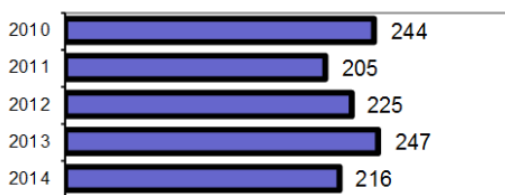

Agency 2014 Crime Report

Hailey Police Department

Population: 8,034
County: Blaine

Offense Overview

- Offense total 216
- % change from 2013 **-12.6**
- # of cleared offenses 143
- Percent cleared 66.2

- Group "A" Crime Rate per 100,000 population 2688.6

- Summary based reporting crime rate per 100,000 population is calculated for other state crime comparisons only. 1132.7

Arrest Overview

- Arrest total 238
- % change from 2013 **-6.3**
- Adult arrest total 167
- Juvenile arrest total 71

- Arrest Rate per 100,000 population 2962.4

Group "A" Offenses	Offenses		Arrests	
	# Reported	# Cleared	Adult	Juvenile
Murder	0	0	0	0
Negligent Manslaughter	0	0	0	0
Rape	1	0	0	0
Robbery	0	0	0	0
Aggravated Assault	28	27	24	3
Burglary	25	8	5	0
Larceny	30	8	4	1
Motor Vehicle Theft	6	4	0	4
Arson	1	1	1	0
Simple Assault	21	21	21	0
Intimidation	7	7	6	0
Bribery	0	0	0	0
Counterfeiting/Forgery	1	1	1	0
Vandalism	38	12	6	2
Drug/Narcotics	31	31	11	26
Drug Equipment	14	14	5	0
Embezzlement	1	0	0	0
Extortion/Blackmail	0	0	1	1
Fraud	5	3	1	2
Gambling	0	0	0	0
Kidnapping	2	2	3	0
Pornography	0	0	0	0
Prostitution	0	0	0	0
Sodomy	0	0	0	0
Sexual Assault w/Object	0	0	0	0
Fondling	1	1	1	0
Incest	0	0	0	0
Statutory Rape	0	0	0	0
Stolen Property	1	0	0	0
Weapon Law Violation	3	3	1	0
Total Group "A"	216	143	91	39

Total Offenses - 5 year trend