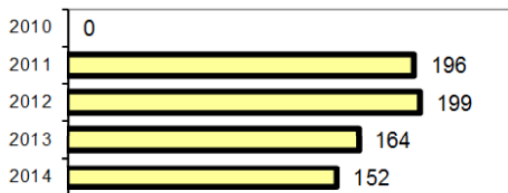

Total Arrests - 5 year trend

Group "B" Arrests	Arrests	
	Adult	Juvenile
Bad Checks	0	0
Curfew/Vagrancy	0	0
Disorderly Conduct	0	0
DUI	36	0
Drunkenness	0	0
Family Offense-nonviolent	0	0
Liquor Law Violation	7	2
Peeping Tom	0	0
Runaways	0	0
Trespass	1	0
All Other Offenses	40	1
Total Group "B"	84	3