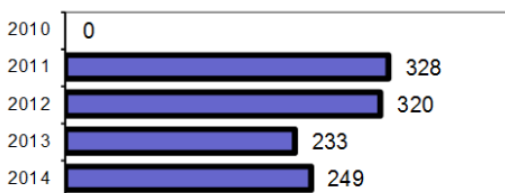

Agency 2014 Crime Report

Boise County Sheriff - County Total

Population: 6,335
County: Boise

	Offenses		Arrests	
	# Reported	# Cleared	Adult	Juvenile
Group "A" Offenses				
Murder	0	0	0	0
Negligent Manslaughter	0	0	0	0
Rape	0	0	0	0
Robbery	0	0	0	0
Aggravated Assault	7	5	4	0
Burglary	20	1	0	0
Larceny	71	11	10	0
Motor Vehicle Theft	4	0	0	0
Arson	0	0	0	0
Simple Assault	43	19	6	2
Intimidation	3	0	0	0
Bribery	0	0	0	0
Counterfeiting/Forgery	0	0	0	0
Vandalism	24	3	5	1
Drug/Narcotics	31	28	22	5
Drug Equipment	19	18	4	0
Embezzlement	1	0	0	0
Extortion/Blackmail	0	0	0	0
Fraud	15	0	0	0
Gambling	0	0	0	0
Kidnapping	0	0	0	0
Pornography	1	0	0	0
Prostitution	0	0	0	0
Sodomy	0	0	0	0
Sexual Assault w/Object	0	0	0	0
Fondling	5	4	1	2
Incest	0	0	0	0
Statutory Rape	0	0	0	0
Stolen Property	2	2	1	0
Weapon Law Violation	3	3	2	0
Total Group "A"	249	94	55	10

Offense Overview	
• Offense total	249
• % change from 2013	6.9
• # of cleared offenses	94
• Percent cleared	37.8
• Group "A" Crime Rate per 100,000 population	3930.5
• Summary based reporting crime rate per 100,000 population is calculated for other state crime comparisons only.	1610.1
Arrest Overview	
• Arrest total	152
• % change from 2013	-7.3
• Adult arrest total	139
• Juvenile arrest total	13
• Arrest Rate per 100,000 population	2399.4

Total Offenses - 5 year trend