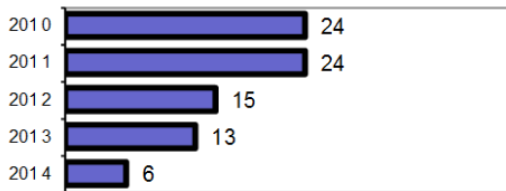

Agency 2014 Crime Report

Camas County Sheriff - County Total

Population: 1,033
County: Camas

Offense Overview

- Offense total 6
- % change from 2013 -53.8
- # of cleared offenses 3
- Percent cleared 50.0

• Group "A" Crime Rate per 100,000 population 580.8

• Summary based reporting crime rate per 100,000 population is calculated for other state crime comparisons only. 193.6

Arrest Overview

- Arrest total 7
- % change from 2013 16.7
- Adult arrest total 6
- Juvenile arrest total 1

• Arrest Rate per 100,000 population 677.6

Group "A" Offenses	Offenses		Arrests	
	# Reported	# Cleared	Adult	Juvenile
Murder	0	0	0	0
Negligent Manslaughter	0	0	0	0
Rape	0	0	0	0
Robbery	0	0	0	0
Aggravated Assault	0	0	0	0
Burglary	1	0	0	0
Larceny	1	1	0	0
Motor Vehicle Theft	0	0	0	0
Arson	0	0	0	0
Simple Assault	2	2	2	0
Intimidation	0	0	0	0
Bribery	0	0	0	0
Counterfeiting/Forgery	0	0	0	0
Vandalism	2	0	0	0
Drug/Narcotics	0	0	0	0
Drug Equipment	0	0	0	0
Embezzlement	0	0	0	0
Extortion/Blackmail	0	0	0	0
Fraud	0	0	0	0
Gambling	0	0	0	0
Kidnapping	0	0	0	0
Pornography	0	0	0	0
Prostitution	0	0	0	0
Sodomy	0	0	0	0
Sexual Assault w/Object	0	0	0	0
Fondling	0	0	0	0
Incest	0	0	0	0
Statutory Rape	0	0	0	0
Stolen Property	0	0	0	0
Weapon Law Violation	0	0	0	0
Total Group "A"	6	3	2	0

Total Offenses - 5 year trend