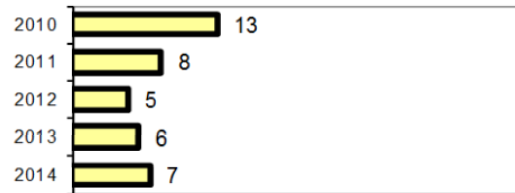

Total Arrests - 5 year trend

Group "B" Arrests	Arrests	
	Adult	Juvenile
Bad Checks	0	0
Curfew/Vagrancy	0	0
Disorderly Conduct	0	0
DUI	2	0
Drunkness	0	0
Family Offense-nonviolent	0	0
Liquor Law Violation	1	0
Peeping Tom	0	0
Runaways	0	0
Trespass	1	1
All Other Offenses	0	0
Total Group "B"	4	1