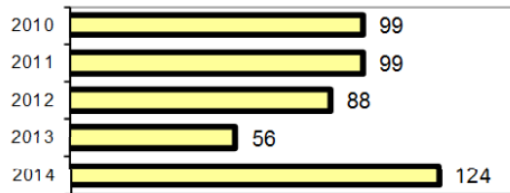

Total Arrests - 5 year trend

Group "B" Arrests	Arrests	
	Adult	Juvenile
Bad Checks	0	0
Curfew/Vagrancy	0	0
Disorderly Conduct	8	1
DUI	24	1
Drunkness	0	0
Family Offense-nonviolent	4	0
Liquor Law Violation	4	2
Peeping Tom	0	0
Runaways	0	0
Trespass	0	0
All Other Offenses	0	0
Total Group "B"	40	4