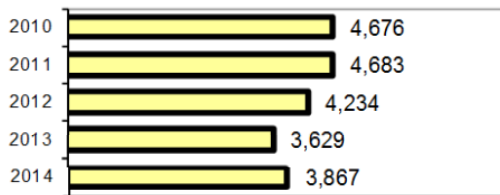

Arrest Overview

- Arrest total 3,867
- % change from 2013 6.6
- Adult arrest total 3,143
- Juvenile arrest total 724

• Arrest Rate per 100,000 population 4407.6

Total Offenses - 5 year trend

Total Arrests - 5 year trend