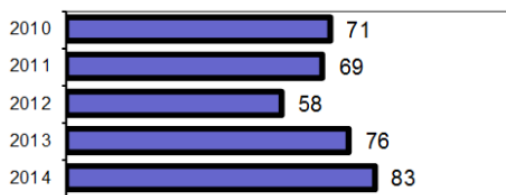

Agency 2014 Crime Report

Wilder Police Department

Population: 1,587
County: Canyon

1. **Offense Overview**
2. Offense total 83
   - % change from 2013 9.2
   - # of cleared offenses 49
   - Percent cleared 59.0

• Group "A" Crime Rate per 100,000 population 5230.0

• Summary based reporting crime rate per 100,000 population is calculated for other state crime comparisons only. 1764.3

Arrest Overview

- Arrest total 67
- % change from 2013 0.0
- Adult arrest total 58
- Juvenile arrest total 9

• Arrest Rate per 100,000 population 4221.8

Group "A" Offenses	Offenses		Arrests	
	# Reported	# Cleared	Adult	Juvenile
Murder	0	0	0	0
Negligent Manslaughter	0	0	0	0
Rape	0	0	0	0
Robbery	2	1	1	0
Aggravated Assault	4	4	4	0
Burglary	5	1	0	0
Larceny	15	1	0	0
Motor Vehicle Theft	2	0	0	0
Ars on	0	0	0	0
Simple Assault	13	8	7	2
Intimidation	1	1	0	0
Bribery	0	0	0	0
Counterfeiting/Forgery	0	0	0	0
Vandalism	9	3	3	0
Drug/Narcotics	10	9	10	0
Drug Equipment	16	16	6	2
Embezzlement	0	0	0	0
Extortion/Blackmail	0	0	0	0
Fraud	0	0	0	0
Gambling	0	0	0	0
Kidnapping	0	0	0	0
Pornography	0	0	0	0
Prostitution	0	0	0	0
Sodomy	0	0	0	0
Sexual Assault w/Object	0	0	0	0
Fondling	1	1	0	0
Incest	0	0	0	0
Statutory Rape	0	0	0	0
Stolen Property	1	0	0	0
Weapon Law Violation	4	4	1	1
Total Group "A"	83	49	32	5

Total Offenses - 5 year trend