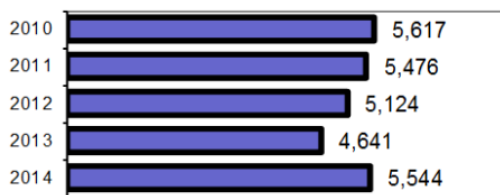

Agency 2014 Crime Report

Nampa Police Department

Population: 87,735
County: Canyon

	Offenses		Arrests	
	# Reported	# Cleared	Adult	Juvenile
Group "A" Offenses				
Murder	3	3	2	0
Negligent Manslaughter	0	0	0	0
Rape	48	14	3	0
Robbery	17	3	6	1
Aggravated Assault	198	122	77	6
Burglary	493	101	54	24
Larceny	1,739	445	397	133
Motor Vehicle Theft	146	27	3	10
Arsen	14	5	1	8
Simple Assault	790	478	260	62
Intimidation	14	11	9	1
Bribery	0	0	0	0
Counterfeiting/Forgery	43	14	9	1
Vandalism	591	119	40	30
Drug/Narcotics	443	370	300	72
Drug Equipment	444	402	156	23
Embezzlement	9	5	0	0
Extortion/Blackmail	2	1	0	0
Fraud	278	22	6	2
Gambling	0	0	0	0
Kidnapping	7	5	4	0
Pornography	7	0	0	0
Prostitution	2	0	0	0
Sodomy	2	0	0	0
Sexual Assault w/Object	0	0	0	0
Fondling	161	48	11	9
Incest	1	0	0	0
Statutory Rape	6	2	0	0
Stolen Property	29	7	2	0
Weapon Law Violation	57	47	15	8
Total Group "A"	5,544	2,251	1,355	390

Offense Overview

- Offense total 5,544
- % change from 2013 19.5
- # of cleared offenses 2,251
- Percent cleared 40.6

• Group "A" Crime Rate per 100,000 population 6319.0

• Summary based reporting crime rate per 100,000 population is calculated for other state crime comparisons only. 3029.6

Arrest Overview

- Arrest total 3,867
- % change from 2013 6.6
- Adult arrest total 3,143
- Juvenile arrest total 724

• Arrest Rate per 100,000 population 4407.6

Total Offenses - 5 year trend

Total Arrests - 5 year trend