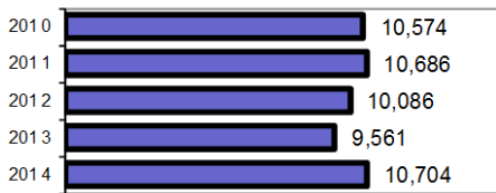

Agency 2014 Crime Report

Canyon County Total

Population: 202,770
County: Canyon

		Offenses		Arrests	
		# Reported	# Cleared	Adult	Juvenile
Group "A" Offenses					
Murder		5	3	2	0
Negligent Manslaughter		1	0	0	0
Rape		63	21	3	0
Robbery		30	10	13	2
Aggravated Assault		399	282	176	10
Burglary		965	183	125	52
Larceny		3,153	804	703	217
Motor Vehicle Theft		289	44	4	16
Arson		37	13	3	8
Simple Assault		1,407	993	557	126
Intimidation		50	34	14	1
Bribery		0	0	0	0
Counterfeiting/Forgery		84	18	12	1
Vandalism		1,168	265	69	51
Drug/Narcotics		1,027	919	751	169
Drug Equipment		1,059	986	376	60
Embezzlement		17	8	2	0
Extortion/Blackmail		6	3	0	0
Fraud		469	32	14	2
Gambling		0	0	0	0
Kidnapping		10	8	5	0
Pornography		11	2	0	0
Prostitution		2	0	0	0
Sodomy		3	0	0	0
Sexual Assault w/Object		8	5	0	0
Fondling		223	91	29	21
Incest		2	1	0	1
Statutory Rape		7	2	0	0
Stolen Property		75	23	7	0
Weapon Law Violation		134	121	46	17
Total Group "A"		10,704	4,871	2,911	754

Offense Overview		
• Offense total	10,704	
• % change from 2013	12.0	
• # of cleared offenses	4,871	
• Percent cleared	45.5	
• Group "A" Crime Rate per 100,000 population	5278.9	
• Summary based reporting crime rate per 100,000 population is calculated for other state crime comparisons only.	2436.8	
Arrest Overview		
• Arrest total	7,283	
• % change from 2013	-2.8	
• Adult arrest total	5,937	
• Juvenile arrest total	1,346	
• Arrest Rate per 100,000 population	3591.8	

Total Offenses - 5 year trend