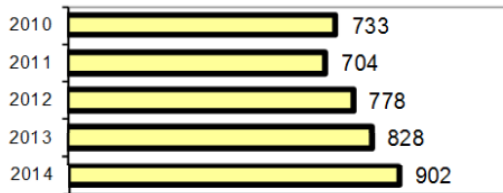

Total Arrests - 5 year trend

Group "B" Arrests	Arrests	
	Adult	Juvenile
Bad Checks	0	0
Curfew/Vagrancy	0	10
Disorderly Conduct	17	0
DUI	164	4
Drunkness	12	12
Family Offense-nonviolent	46	2
Liquor Law Violation	0	0
Peeping Tom	0	0
Runaways	0	23
Trespass	12	0
All Other Offenses	87	35
Total Group "B"	338	86