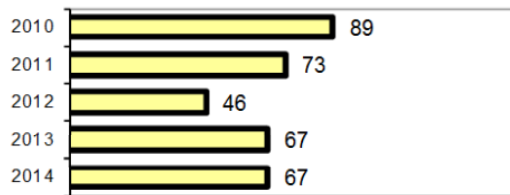

Total Arrests - 5 year trend

Group "B" Arrests	Arrests	
	Adult	Juvenile
Bad Checks	0	0
Curfew/Vagrancy	1	0
Disorderly Conduct	1	0
DUI	14	0
Drunkenness	2	1
Family Offense-nonviolent	3	0
Liquor Law Violation	0	0
Peeping Tom	0	0
Runaways	0	0
Trespass	1	0
All Other Offenses	4	3
Total Group "B"	26	4