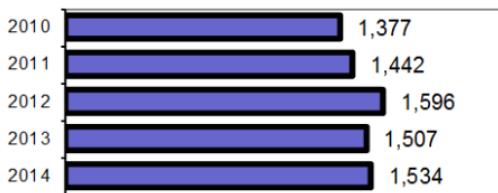

Agency 2014 Crime Report

Canyon County Sheriff

Population: 61,793
County: Canyon

1. **Offense Overview**
2. Offense total 1,534
   - % change from 2013 1.8
   - # of cleared offenses 675
   - Percent cleared 44.0

• Group "A" Crime Rate per 100,000 population 2482.5

• Summary based reporting crime rate per 100,000 population is calculated for other state crime comparisons only. 1084.3

1. **Arrest Overview**
2. Arrest total 902
   - % change from 2013 8.9
   - Adult arrest total 716
   - Juvenile arrest total 186

• Arrest Rate per 100,000 population 1459.7

Group "A" Offenses	Offenses		Arrests	
	# Reported	# Cleared	Adult	Juvenile
Murder	1	0	0	0
Negligent Manslaughter	0	0	0	0
Rape	7	1	0	0
Robbery	3	1	2	0
Aggravated Assault	56	46	35	21
Burglary	207	24	15	7
Larceny	344	31	30	8
Motor Vehicle Theft	43	4	1	4
Arson	9	1	1	0
Simple Assault	241	196	106	15
Intimidation	14	9	4	0
Bribery	0	0	0	0
Counterfeiting/Forgery	7	1	0	0
Vandalism	154	34	9	9
Drug/Narcotics	178	169	133	38
Drug Equipment	127	119	26	10
Embezzlement	0	0	0	0
Extortion/Blackmail	2	0	0	0
Fraud	87	4	3	0
Gambling	0	0	0	0
Kidnapping	1	1	0	0
Pornography	0	0	0	0
Prostitution	0	0	0	0
Sodomy	1	0	0	0
Sexual Assault w/Object	3	2	0	0
Fondling	33	19	9	5
Incest	0	0	0	0
Statutory Rape	0	0	0	0
Stolen Property	9	6	3	0
Weapon Law Violation	7	7	1	2
Total Group "A"	1,534	675	378	100

Total Offenses - 5 year trend