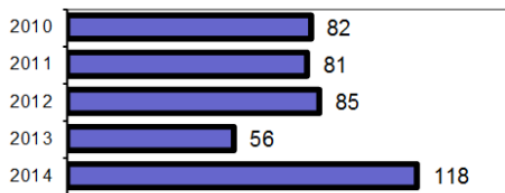

Agency 2014 Crime Report

Parma Police Department

Population: 2,058
County: Canyon

Offense Overview

- Offense total 118
- % change from 2013 110.7
- # of cleared offenses 94
- Percent cleared 79.7

- Group "A" Crime Rate per 100,000 population 5733.7

- Summary based reporting crime rate per 100,000 population is calculated for other state crime comparisons only. 1069.0

Arrest Overview

- Arrest total 124
- % change from 2013 121.4
- Adult arrest total 113
- Juvenile arrest total 11

- Arrest Rate per 100,000 population 6025.3

Group "A" Offenses	Offenses		Arrests	
	# Reported	# Cleared	Adult	Juvenile
Murder	0	0	0	0
Negligent Manslaughter	0	0	0	0
Rape	0	0	0	0
Robbery	0	0	0	0
Aggravated Assault	1	1	1	0
Burglary	10	3	6	0
Larceny	9	3	2	1
Motor Vehicle Theft	1	0	0	0
Ars on	1	0	0	0
Simple Assault	24	24	24	1
Intimidation	0	0	0	0
Bribery	0	0	0	0
Counterfeiting/Forgery	1	1	1	0
Vandalism	10	1	1	0
Drug/Narcotics	27	27	27	3
Drug Equipment	30	30	8	1
Embezzlement	2	2	2	0
Extortion/Blackmail	0	0	0	0
Fraud	0	0	0	0
Gambling	0	0	0	0
Kidnapping	0	0	0	0
Pornography	0	0	0	0
Prostitution	0	0	0	0
Sodomy	0	0	0	0
Sexual Assault w/Object	0	0	0	0
Fondling	0	0	0	0
Incest	1	1	0	1
Statutory Rape	0	0	0	0
Stolen Property	0	0	0	0
Weapon Law Violation	1	1	1	0
Total Group "A"	118	94	73	7

Total Offenses - 5 year trend