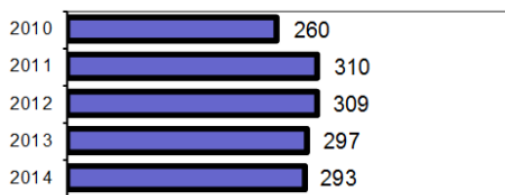

Agency 2014 Crime Report

Emmett Police Department

Population: 6,513
County: Gem

Offense Overview

- Offense total 293
- % change from 2013 -1.3
- # of cleared offenses 211
- Percent cleared 72.0

• Group "A" Crime Rate per 100,000 population 4498.7

• Summary based reporting crime rate per 100,000 population is calculated for other state crime comparisons only. 1397.2

Arrest Overview

- Arrest total 409
- % change from 2013 -12.4
- Adult arrest total 342
- Juvenile arrest total 67

• Arrest Rate per 100,000 population 6279.7

Group "A" Offenses	Offenses		Arrests	
	# Reported	# Cleared	Adult	Juvenile
Murder	0	0	0	0
Negligent Manslaughter	0	0	0	0
Rape	3	3	0	0
Robbery	1	1	0	0
Aggravated Assault	12	12	5	0
Burglary	13	4	0	1
Larceny	59	23	4	0
Motor Vehicle Theft	2	1	0	0
Ars on	1	1	0	1
Simple Assault	68	60	24	4
Intimidation	3	3	0	0
Bribery	0	0	0	0
Counterfeiting/Forgery	3	1	0	0
Vandalism	24	7	0	0
Drug/Narcotics	44	40	25	1
Drug Equipment	41	39	5	2
Embezzlement	0	0	0	0
Extortion/Blackmail	0	0	0	0
Fraud	6	4	0	0
Gambling	0	0	0	0
Kidnapping	0	0	0	0
Pornography	1	1	0	0
Prostitution	0	0	0	0
Sodomy	0	0	0	0
Sexual Assault w/Object	0	0	0	0
Fondling	9	8	1	0
Incest	0	0	0	0
Statutory Rape	0	0	0	0
Stolen Property	1	1	0	0
Weapon Law Violation	2	2	2	0
Total Group "A"	293	211	66	9

Total Offenses - 5 year trend