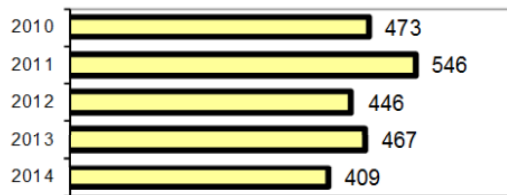

Total Arrests - 5 year trend

Group "B" Arrests	Arrests	
	Adult	Juvenile
Bad Checks	0	0
Curfew/Vagrancy	0	0
Disorderly Conduct	18	1
DUI	27	0
Drunkenness	2	0
Family Offense-nonviolent	4	0
Liquor Law Violation	21	9
Peeping Tom	0	0
Runaways	0	3
Trespass	4	0
All Other Offenses	200	45
Total Group "B"	276	58