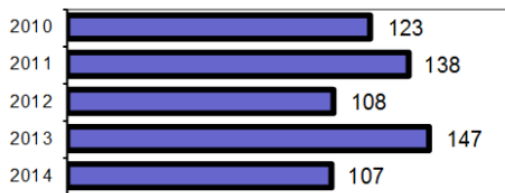

Agency 2014 Crime Report

Gem County Sheriff

Population: 10,293
County: Gem

Offense Overview

- Offense total 107
- % change from 2013 **-27.2**
- # of cleared offenses 83
- Percent cleared 77.6

• Group "A" Crime Rate per 100,000 population 1039.5

• Summary based reporting crime rate per 100,000 population is calculated for other state crime comparisons only. 349.8

Arrest Overview

- Arrest total 181
- % change from 2013 **-22.0**
- Adult arrest total 171
- Juvenile arrest total 10

• Arrest Rate per 100,000 population 1758.5

Group "A" Offenses	Offenses		Arrests	
	# Reported	# Cleared	Adult	Juvenile
Murder	0	0	0	0
Negligent Manslaughter	0	0	0	0
Rape	0	0	0	0
Robbery	0	0	0	0
Aggravated Assault	5	5	5	0
Burglary	6	3	3	0
Larceny	23	14	12	2
Motor Vehicle Theft	2	2	1	0
Ars on	0	0	0	0
Simple Assault	13	11	9	0
Intimidation	7	6	1	0
Bribery	0	0	0	0
Counterfeiting/Forgery	3	3	4	0
Vandalism	3	2	1	0
Drug/Narcotics	15	14	12	1
Drug Equipment	15	14	8	1
Embezzlement	0	0	0	0
Extortion/Blackmail	0	0	0	0
Fraud	9	3	2	0
Gambling	0	0	0	0
Kidnapping	0	0	0	0
Pornography	0	0	0	0
Prostitution	0	0	0	0
Sodomy	0	0	0	0
Sexual Assault w/Object	0	0	0	0
Fondling	4	4	3	0
Incest	0	0	0	0
Statutory Rape	0	0	0	0
Stolen Property	0	0	0	0
Weapon Law Violation	2	2	2	0
Total Group "A"	107	83	63	4

Total Offenses - 5 year trend