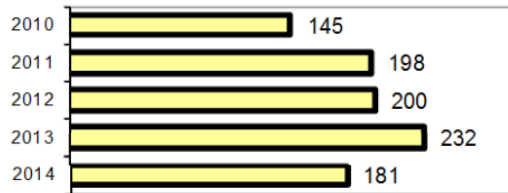

Total Arrests - 5 year trend

Group "B" Arrests	Arrests	
	Adult	Juvenile
Bad Checks	0	0
Curfew/Vagrancy	0	0
Disorderly Conduct	0	0
DUI	23	0
Drunkness	0	0
Family Offense-nonviolent	1	0
Liquor Law Violation	5	0
Peeping Tom	0	0
Runaways	0	5
Trespass	1	0
All Other Offenses	78	1
Total Group "B"	108	6