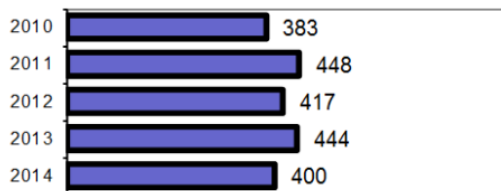

Agency 2014 Crime Report

Gem County Total

Population: 16,806
County: Gem

Offense Overview

- Offense total 400
- % change from 2013 -9.9
- # of cleared offenses 294
- Percent cleared 73.5

• Group "A" Crime Rate per 100,000 population 2380.1

• Summary based reporting crime rate per 100,000 population is calculated for other state crime comparisons only. 755.7

Arrest Overview

- Arrest total 590
- % change from 2013 -15.6
- Adult arrest total 513
- Juvenile arrest total 77

• Arrest Rate per 100,000 population 3510.7

Group "A" Offenses	Offenses		Arrests	
	# Reported	# Cleared	Adult	Juvenile
Murder	0	0	0	0
Negligent Manslaughter	0	0	0	0
Rape	3	3	0	0
Robbery	1	1	0	0
Aggravated Assault	17	17	10	0
Burglary	19	7	3	1
Larceny	82	37	16	2
Motor Vehicle Theft	4	3	1	0
Ars on	1	1	0	1
Simple Assault	81	71	33	4
Intimidation	10	9	1	0
Bribery	0	0	0	0
Counterfeiting/Forgery	6	4	4	0
Vandalism	27	9	1	0
Drug/Narcotics	59	54	37	2
Drug Equipment	56	53	13	3
Embezzlement	0	0	0	0
Extortion/Blackmail	0	0	0	0
Fraud	15	7	2	0
Gambling	0	0	0	0
Kidnapping	0	0	0	0
Pornography	1	1	0	0
Prostitution	0	0	0	0
Sodomy	0	0	0	0
Sexual Assault w/Object	0	0	0	0
Fondling	13	12	4	0
Incest	0	0	0	0
Statutory Rape	0	0	0	0
Stolen Property	1	1	0	0
Weapon Law Violation	4	4	4	0
Total Group "A"	400	294	129	13

Total Offenses - 5 year trend