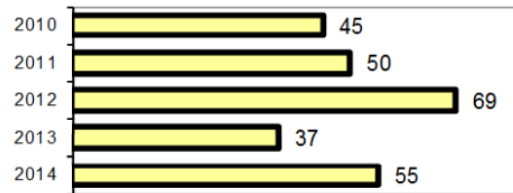

Total Arrests - 5 year trend

Group "B" Arrests	Arrests	
	Adult	Juvenile
Bad Checks	0	0
Curfew/Vagrancy	0	0
Disorderly Conduct	5	0
DUI	5	0
Drunkness	0	0
Family Offense-nonviolent	0	0
Liquor Law Violation	1	1
Peeping Tom	0	0
Runaways	0	0
Trespass	3	0
All Other Offenses	12	3
Total Group "B"	26	4