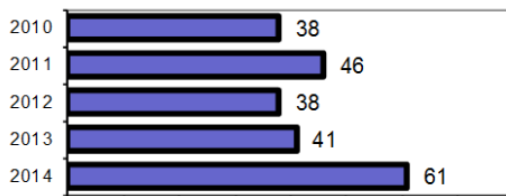

Agency 2014 Crime Report

Kamiah Marshal

Population: 1,327
County: Lewis

Offense Overview

- Offense total 61
- % change from 2013 48.8
- # of cleared offenses 30
- Percent cleared 49.2

• Group "A" Crime Rate per 100,000 population 4596.8

• Summary based reporting crime rate per 100,000 population is calculated for other state crime comparisons only. 2110.0

Arrest Overview

- Arrest total 55
- % change from 2013 48.6
- Adult arrest total 43
- Juvenile arrest total 12

• Arrest Rate per 100,000 population 4144.7

Group "A" Offenses	Offenses		Arrests	
	# Reported	# Cleared	Adult	Juvenile
Murder	0	0	0	0
Negligent Manslaughter	0	0	0	0
Rape	0	0	0	0
Robbery	0	0	0	0
Aggravated Assault	2	0	0	0
Burglary	12	4	3	2
Larceny	10	3	1	3
Motor Vehicle Theft	4	2	1	1
Arson	0	0	0	0
Simple Assault	4	3	3	0
Intimidation	6	3	1	0
Bribery	0	0	0	0
Counterfeiting/Forgery	0	0	0	0
Vandalism	8	2	1	2
Drug/Narcotics	5	5	4	0
Drug Equipment	6	5	1	0
Embezzlement	0	0	0	0
Extortion/Blackmail	0	0	0	0
Fraud	2	2	1	0
Gambling	0	0	0	0
Kidnapping	0	0	0	0
Pornography	0	0	0	0
Prostitution	0	0	0	0
Sodomy	0	0	0	0
Sexual Assault w/Object	1	1	1	0
Fondling	0	0	0	0
Incest	0	0	0	0
Statutory Rape	0	0	0	0
Stolen Property	0	0	0	0
Weapon Law Violation	1	0	0	0
Total Group "A"	61	30	17	8

Total Offenses - 5 year trend