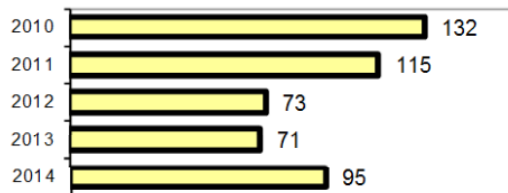

Total Arrests - 5 year trend

Group "B" Arrests	Arrests	
	Adult	Juvenile
Bad Checks	0	0
Curfew/Vagrancy	0	0
Disorderly Conduct	6	0
DUI	11	0
Drunkness	0	0
Family Offense-nonviolent	0	0
Liquor Law Violation	2	2
Peeping Tom	0	0
Runaways	0	0
Trespass	3	0
All Other Offenses	20	4
Total Group "B"	42	6