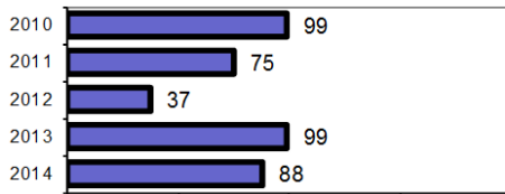

Agency 2014 Crime Report

Lewis County Sheriff

Population: 2,628
County: Lewis

Offense Overview

- Offense total 88
- % change from 2013 -11.1
- # of cleared offenses 31
- Percent cleared 35.2

• Group "A" Crime Rate per 100,000 population 3348.6

• Summary based reporting crime rate per 100,000 population is calculated for other state crime comparisons only. 1522.1

Arrest Overview

- Arrest total 40
- % change from 2013 17.6
- Adult arrest total 35
- Juvenile arrest total 5

• Arrest Rate per 100,000 population 1522.1

Group "A" Offenses	Offenses		Arrests	
	# Reported	# Cleared	Adult	Juvenile
Murder	0	0	0	0
Negligent Manslaughter	0	0	0	0
Rape	1	0	0	0
Robbery	0	0	0	0
Aggravated Assault	0	0	0	0
Burglary	11	0	0	0
Larceny	23	4	2	0
Motor Vehicle Theft	4	0	0	0
Ars on	1	0	0	0
Simple Assault	15	5	3	0
Intimidation	1	0	0	0
Bribery	0	0	0	0
Counterfeiting/Forgery	0	0	0	0
Vandalism	5	0	0	0
Drug/Narcotics	12	10	8	0
Drug Equipment	12	11	5	3
Embezzlement	0	0	0	0
Extortion/Blackmail	0	0	0	0
Fraud	2	0	0	0
Gambling	0	0	0	0
Kidnapping	0	0	0	0
Pornography	0	0	0	0
Prostitution	0	0	0	0
Sodomy	0	0	0	0
Sexual Assault w/Object	0	0	0	0
Fondling	0	0	0	0
Incest	0	0	0	0
Statutory Rape	0	0	0	0
Stolen Property	0	0	0	0
Weapon Law Violation	1	1	1	0
Total Group "A"	88	31	19	3

Total Offenses - 5 year trend