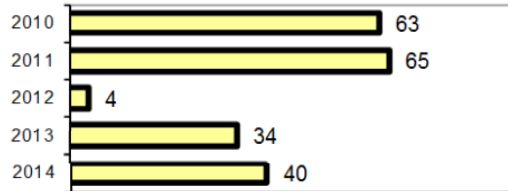

Total Arrests - 5 year trend

Group "B" Arrests	Arrests	
	Adult	Juvenile
Bad Checks	0	0
Curfew/Vagrancy	0	0
Disorderly Conduct	1	0
DUI	6	0
Drunkness	0	0
Family Offense-nonviolent	0	0
Liquor Law Violation	1	1
Peeping Tom	0	0
Runaways	0	0
Trespass	0	0
All Other Offenses	8	1
Total Group "B"	16	2