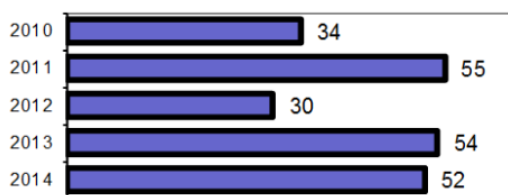

Agency 2014 Crime Report

Pinehurst Police Department

Population: 1,619
County: Shoshone

Offense Overview

- Offense total 52
- % change from 2013 -3.7
- # of cleared offenses 3
- Percent cleared 5.8

• Group "A" Crime Rate per 100,000 population 3211.9

• Summary based reporting crime rate per 100,000 population is calculated for other state crime comparisons only. 1914.8

Arrest Overview

- Arrest total 32
- % change from 2013 39.1
- Adult arrest total 32
- Juvenile arrest total 0

• Arrest Rate per 100,000 population 1976.5

Group "A" Offenses	Offenses		Arrests	
	# Reported	# Cleared	Adult	Juvenile
Murder	0	0	0	0
Negligent Manslaughter	0	0	0	0
Rape	0	0	0	0
Robbery	0	0	0	0
Aggravated Assault	1	1	1	0
Burglary	18	0	1	0
Larceny	8	0	0	0
Motor Vehicle Theft	3	0	0	0
Ars on	1	0	0	0
Simple Assault	6	0	0	0
Intimidation	0	0	0	0
Bribery	0	0	0	0
Counterfeiting/Forgery	0	0	0	0
Vandalism	3	0	0	0
Drug/Narcotics	3	1	0	0
Drug Equipment	3	1	1	0
Embezzlement	0	0	0	0
Extortion/Blackmail	0	0	0	0
Fraud	2	0	0	0
Gambling	0	0	0	0
Kidnapping	1	0	0	0
Pornography	0	0	0	0
Prostitution	0	0	0	0
Sodomy	0	0	0	0
Sexual Assault w/Object	0	0	0	0
Fondling	2	0	0	0
Incest	0	0	0	0
Statutory Rape	0	0	0	0
Stolen Property	1	0	0	0
Weapon Law Violation	0	0	0	0
Total Group "A"	52	3	3	0

Total Offenses - 5 year trend