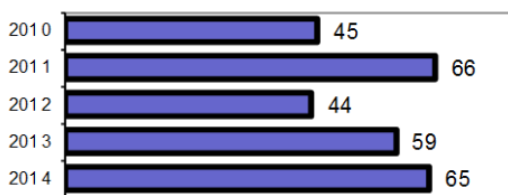

Agency 2014 Crime Report

Osburn Police Department

Population: 1,544
County: Shoshone

Offense Overview

- Offense total 65
- % change from 2013 10.2
- # of cleared offenses 34
- Percent cleared 52.3

- Group "A" Crime Rate per 100,000 population 4209.8

- Summary based reporting crime rate per 100,000 population is calculated for other state crime comparisons only. 1619.2

Arrest Overview

- Arrest total 35
- % change from 2013 -18.6
- Adult arrest total 33
- Juvenile arrest total 2

- Arrest Rate per 100,000 population 2266.8

Group "A" Offenses	Offenses		Arrests	
	# Reported	# Cleared	Adult	Juvenile
Murder	0	0	0	0
Negligent Manslaughter	0	0	0	0
Rape	0	0	0	0
Robbery	1	1	1	0
Aggravated Assault	3	2	1	0
Burglary	8	2	1	0
Larceny	12	2	0	1
Motor Vehicle Theft	1	0	0	0
Arson	0	0	0	0
Simple Assault	13	7	8	0
Intimidation	2	0	0	0
Bribery	0	0	0	0
Counterfeiting/Forgery	0	0	0	0
Vandalism	5	2	0	0
Drug/Narcotics	7	6	3	0
Drug Equipment	9	9	1	0
Embezzlement	0	0	0	0
Extortion/Blackmail	0	0	0	0
Fraud	0	0	0	0
Gambling	0	0	0	0
Kidnapping	0	0	0	0
Pornography	0	0	0	0
Prostitution	0	0	0	0
Sodomy	0	0	0	0
Sexual Assault w/Object	0	0	0	0
Fondling	1	0	0	0
Incest	0	0	0	0
Statutory Rape	0	0	0	0
Stolen Property	1	1	1	0
Weapon Law Violation	2	2	2	0
Total Group "A"	65	34	18	1

Total Offenses - 5 year trend