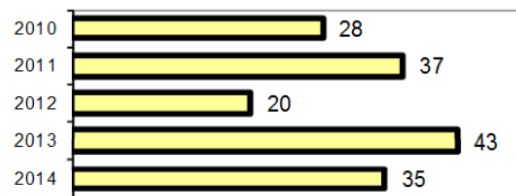

Total Arrests - 5 year trend

Group "B" Arrests	Arrests	
	Adult	Juvenile
Bad Checks	1	0
Curfew/Vagrancy	0	0
Disorderly Conduct	0	0
DUI	2	0
Drunkness	0	0
Family Offense-nonviolent	0	0
Liquor Law Violation	0	1
Peeping Tom	0	0
Runaways	0	0
Trespass	0	0
All Other Offenses	12	0
Total Group "B"	15	1