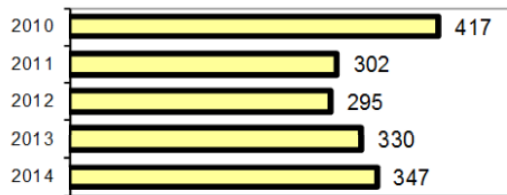

Total Arrests - 5 year trend

Group "B" Arrests	Arrests	
	Adult	Juvenile
Bad Checks	0	0
Curfew/Vagrancy	0	0
Disorderly Conduct	14	0
DUI	53	0
Drunkness	1	0
Family Offense-nonviolent	0	0
Liquor Law Violation	13	10
Peeping Tom	0	0
Runaways	0	1
Trespass	3	0
All Other Offenses	123	4
Total Group "B"	207	15