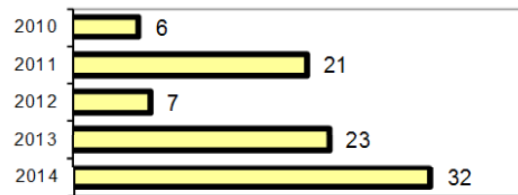

Total Arrests - 5 year trend

Group "B" Arrests	Arrests	
	Adult	Juvenile
Bad Checks	0	0
Curfew/Vagrancy	0	0
Disorderly Conduct	1	0
DUI	0	0
Drunkness	1	0
Family Offense-nonviolent	0	0
Liquor Law Violation	0	0
Peeping Tom	0	0
Runaways	0	0
Trespass	0	0
All Other Offenses	27	0
Total Group "B"	29	0