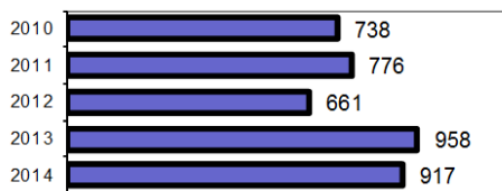

Agency 2014 Crime Report

Shoshone County Total

Population: 14,174
County: Shoshone

	Offenses		Arrests	
	# Reported	# Cleared	Adult	Juvenile
Group "A" Offenses				
Murder	2	0	0	0
Negligent Manslaughter	1	1	1	0
Rape	5	1	0	0
Robbery	3	2	2	0
Aggravated Assault	34	25	18	1
Burglary	147	18	18	1
Larceny	167	18	11	1
Motor Vehicle Theft	24	4	2	0
Ars on	7	0	0	0
Simple Assault	140	86	68	4
Intimidation	40	27	12	1
Bribery	0	0	0	0
Counterfeiting/Forgery	6	0	0	0
Vandalism	131	24	9	0
Drug/Narcotics	68	56	31	2
Drug Equipment	80	72	17	2
Embezzlement	2	0	0	0
Extortion/Blackmail	0	0	0	0
Fraud	18	3	2	0
Gambling	0	0	0	0
Kidnapping	3	0	0	0
Pornography	1	0	0	0
Prostitution	0	0	0	0
Sodomy	0	0	0	0
Sexual Assault w/Object	0	0	0	0
Fondling	14	4	1	1
Incest	0	0	0	0
Statutory Rape	1	0	0	0
Stolen Property	15	8	7	0
Weapon Law Violation	8	8	4	2
Total Group "A"	917	357	203	15

Offense Overview • Offense total 917 • % change from 2013 -4.3 • # of cleared offenses 357 • Percent cleared 38.9 • Group "A" Crime Rate per 100,000 population 6469.6 • Summary based reporting crime rate per 100,000 population is calculated for other state crime comparisons only. 2744.5		
Arrest Overview • Arrest total 602 • % change from 2013 7.1 • Adult arrest total 558 • Juvenile arrest total 44 • Arrest Rate per 100,000 population 4247.2		

Total Offenses - 5 year trend