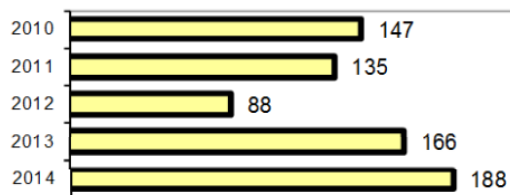

Total Arrests - 5 year trend

Group "B" Arrests	Arrests	
	Adult	Juvenile
Bad Checks	0	0
Curfew/Vagrancy	0	0
Disorderly Conduct	12	0
DUI	22	0
Drunkness	3	0
Family Offense-nonviolent	0	1
Liquor Law Violation	4	5
Peeping Tom	0	0
Runaways	0	1
Trespass	1	0
All Other Offenses	62	6
Total Group "B"	104	13