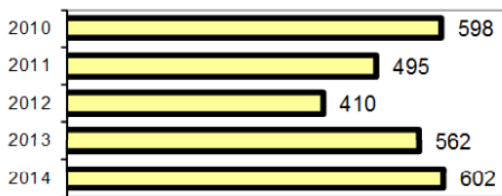

Total Arrests - 5 year trend

Group "B" Arrests	Arrests	
	Adult	Juvenile
Bad Checks	1	0
Curfew/Vagrancy	0	0
Disorderly Conduct	27	0
DUI	77	0
Drunkenness	5	0
Family Offense-nonviolent	0	1
Liquor Law Violation	17	16
Peeping Tom	0	0
Runaways	0	2
Trespass	4	0
All Other Offenses	224	10
Total Group "B"	355	29