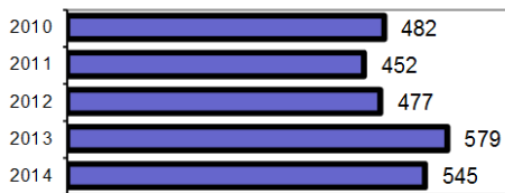

Agency 2014 Crime Report

Shoshone County Sheriff

Population: 8,893
County: Shoshone

Offense Overview

- Offense total 545
- % change from 2013 -5.9
- # of cleared offenses 205
- Percent cleared 37.6

- Group "A" Crime Rate per 100,000 population 6128.4

- Summary based reporting crime rate per 100,000 population is calculated for other state crime comparisons only. 2844.9

Arrest Overview

- Arrest total 347
- % change from 2013 5.2
- Adult arrest total 323
- Juvenile arrest total 24

- Arrest Rate per 100,000 population 3901.9

Group "A" Offenses	Offenses		Arrests	
	# Reported	# Cleared	Adult	Juvenile
Murder	2	0	0	0
Negligent Manslaughter	0	0	0	0
Rape	3	1	0	0
Robbery	1	1	1	0
Aggravated Assault	19	15	11	1
Burglary	98	11	12	1
Larceny	110	10	6	0
Motor Vehicle Theft	15	2	0	0
Arson	5	0	0	0
Simple Assault	70	50	38	4
Intimidation	24	20	7	1
Bribery	0	0	0	0
Counterfeiting/Forgery	4	0	0	0
Vandalism	85	15	5	0
Drug/Narcotics	37	30	19	0
Drug Equipment	40	36	8	0
Embezzlement	0	0	0	0
Extortion/Blackmail	0	0	0	0
Fraud	9	2	2	0
Gambling	0	0	0	0
Kidnapping	1	0	0	0
Pornography	1	0	0	0
Prostitution	0	0	0	0
Sodomy	0	0	0	0
Sexual Assault w/Object	0	0	0	0
Fondling	3	0	0	0
Incest	0	0	0	0
Statutory Rape	1	0	0	0
Stolen Property	11	6	5	0
Weapon Law Violation	6	6	2	2
Total Group "A"	545	205	116	9

Total Offenses - 5 year trend