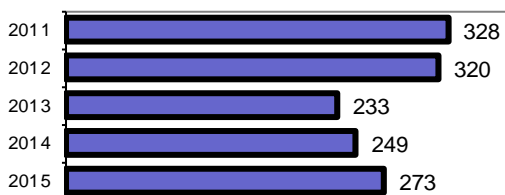

Agency 2015 Crime Report

Boise County Sheriff - County Total

Population: 6,337
County: Boise

Offense Overview

- Offense total 273
- % change from 2014 9.6
- # of cleared offenses 132
- Percent cleared 48.4

• Group "A" Crime Rate per 100,000 population 4308.0

• Summary based reporting crime rate per 100,000 population is calculated for other state crime comparisons only. 1309.8

Arrest Overview

- Arrest total 203
- % change from 2014 33.6
- Adult arrest total 160
- Juvenile arrest total 43

• Arrest Rate per 100,000 population 3203.4

Group "A" Offenses	Offenses		Arrests	
	# Reported	# Cleared	Adult	Juvenile
Murder	0	0	0	0
Negligent Manslaughter	0	0	0	0
Rape	1	1	0	0
Robbery	0	0	0	0
Aggravated Assault	5	4	1	0
Burglary	15	0	0	0
Larceny	60	5	2	1
Motor Vehicle Theft	2	0	0	0
Arson	0	0	0	0
Simple Assault	39	19	8	1
Intimidation	1	1	0	0
Bribery	0	0	0	0
Counterfeiting/Forgery	0	0	0	0
Vandalism	18	4	0	1
Drug/Narcotics	61	50	41	5
Drug Equipment	51	44	14	0
Embezzlement	0	0	0	0
Extortion/Blackmail	0	0	0	0
Fraud	14	1	0	1
Gambling	0	0	0	0
Kidnapping	0	0	0	0
Pornography	0	0	0	0
Prostitution	0	0	0	0
Sodomy	0	0	0	0
Sexual Assault w/Object	0	0	0	0
Fondling	0	0	0	0
Incest	0	0	0	0
Statutory Rape	0	0	0	0
Stolen Property	1	0	0	0
Weapon Law Violation	5	3	2	1
Total Group "A"	273	132	68	10

Total Offenses - 5 year trend