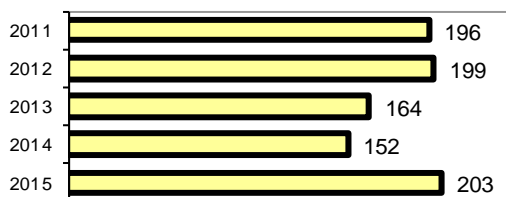

Total Arrests - 5 year trend

Group "B" Arrests	Arrests	
	Adult	Juvenile
Bad Checks	0	0
Curfew/Vagrancy	0	0
Disorderly Conduct	0	0
DUI	34	0
Drunkenness	1	0
Family Offense-nonviolent	1	0
Liquor Law Violation	29	28
Peeping Tom	0	0
Runaways	0	0
Trespass	1	3
All Other Offenses	26	2
Total Group "B"	92	33