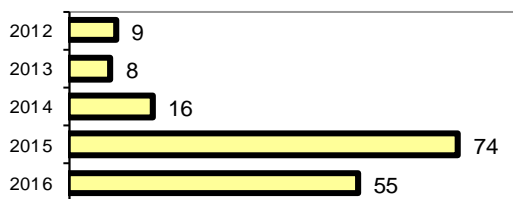

Total Arrests - 5 year trend

Group "B" Arrests	Arrests	
	Adult	Juvenile
Bad Checks	0	0
Curfew/Vagrancy	0	0
Disorderly Conduct	0	0
DUI	9	0
Drunkness	0	0
Family Offense-nonviolent	0	0
Liquor Law Violation	0	0
Peeping Tom	0	0
Runaways	0	0
Trespass	1	0
All Other Offenses	5	1
Total Group "B"	15	1