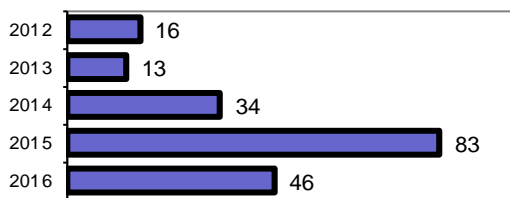

Agency 2016 Crime Report

Clark County Sheriff - County Total

Population: 867
County: Clark

Offense Overview

- Offense total 46
- % change from 2015 -44.6
- # of cleared offenses 39
- Percent cleared 84.8

• Group "A" Crime Rate per 100,000 population 5305.7

• Summary based reporting crime rate per 100,000 population is calculated for other state crime comparisons only. 1384.1

Arrest Overview

- Arrest total 55
- % change from 2015 -25.7
- Adult arrest total 53
- Juvenile arrest total 2

• Arrest Rate per 100,000 population 6343.7

Group "A" Offenses	Offenses		Arrests	
	# Reported	# Cleared	Adult	Juvenile
Murder	0	0	0	0
Negligent Manslaughter	0	0	0	0
Rape	1	1	1	0
Robbery	0	0	0	0
Aggravated Assault	2	2	1	0
Burglary	2	2	4	0
Larceny	6	2	0	0
Motor Vehicle Theft	1	1	0	1
Arson	0	0	0	0
Simple Assault	1	1	1	0
Intimidation	0	0	0	0
Bribery	0	0	0	0
Counterfeiting/Forgery	0	0	0	0
Vandalism	1	0	0	0
Drug/Narcotics	14	13	22	0
Drug Equipment	17	17	9	0
Embezzlement	0	0	0	0
Extortion/Blackmail	0	0	0	0
Fraud	1	0	0	0
Gambling	0	0	0	0
Kidnapping	0	0	0	0
Pornography	0	0	0	0
Prostitution	0	0	0	0
Sodomy	0	0	0	0
Sexual Assault w/Object	0	0	0	0
Fondling	0	0	0	0
Incest	0	0	0	0
Statutory Rape	0	0	0	0
Stolen Property	0	0	0	0
Weapon Law Violation	0	0	0	0
Total Group "A"	46	39	38	1

Total Offenses - 5 year trend